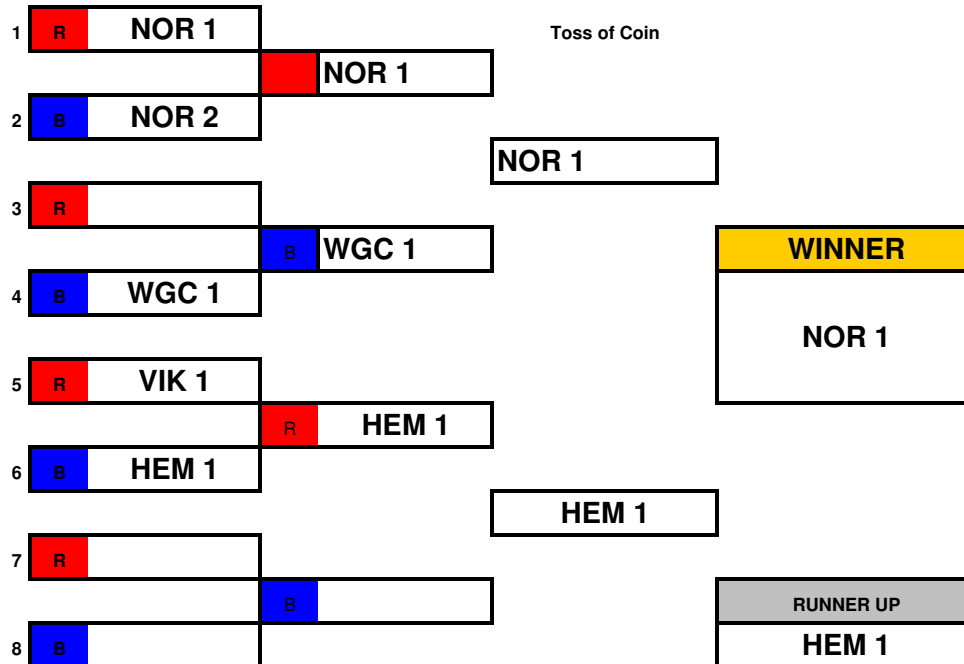

ERSA Summer League - 2018

Welwyn Dual Slalom

Childrens Age Group

Open "A" Age Group

ERSA Summer League - 2018

Open "B" Age Groups

ERSA Summer League - 2019

Norfolk Dual Slalom

Childrens Age Group

Open "A" Age Group

ERSA Summer League - 2019

Open "B" Age Groups

ERSA Summer League - 2019

Essex Dual Slalom

Childrens Age Group

Open "A" Age Group

ERSA Summer League - 2019

ERSA Dual Slalom

Childrens Age Group

Run	Red (R)	Blue (B)	Toss of Coin	Result
1	R			
2		B		
3	R			
4		B		WINNER
5	R			
6		B		
7	R			
8		B		RUNNER UP

Open "A" Age Group

Run	Red (R)	Blue (B)	Toss of Coin	Result
1	R			
2		B		
3	R			
4		B		WINNER
5	R			
6		B		
7	R			
8		B		RUNNER UP