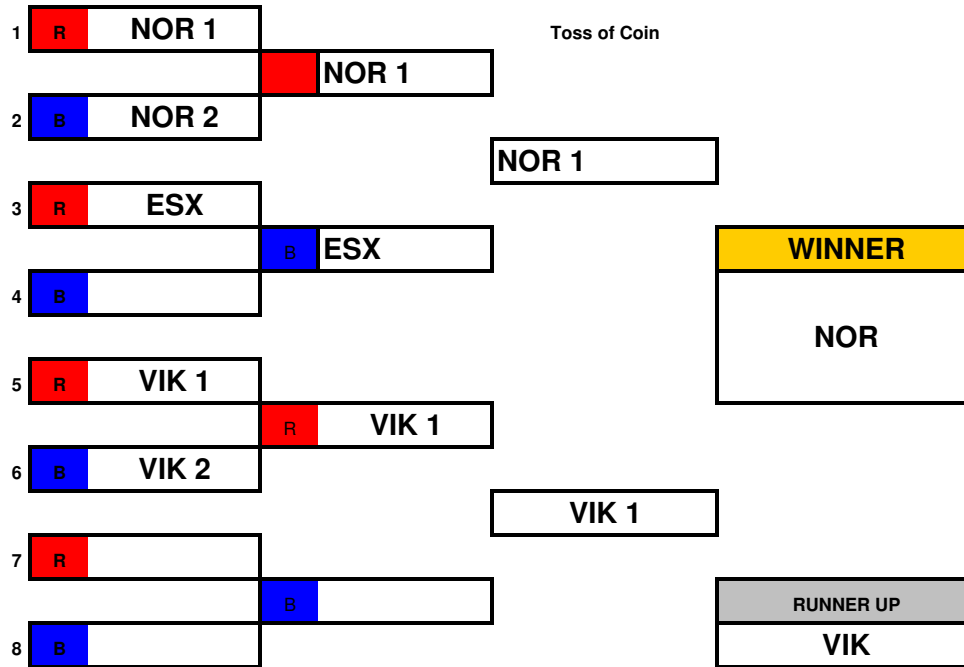

ERSA Summer League - 2019

Open "B" Age Groups

ERSA Summer League - 2019

Vikings Dual Slalom

Childrens Age Group

Open "A" Age Group

ERSA Summer League - 2019

Open "B" Age Groups

ERSA Summer League - 2019

ERSA Dual Slalom

Childrens Age Group

Run	Red (R)	Blue (B)	Toss of Coin	Result
1	R			
2		B		
3	R			
4		B		WINNER
5	R			
6		B		
7	R			
8		B		RUNNER UP

Open "A" Age Group

Run	Red (R)	Blue (B)	Toss of Coin	Result
1	R			
2		B		
3	R			
4		B		WINNER
5	R			
6		B		
7	R			
8		B		RUNNER UP