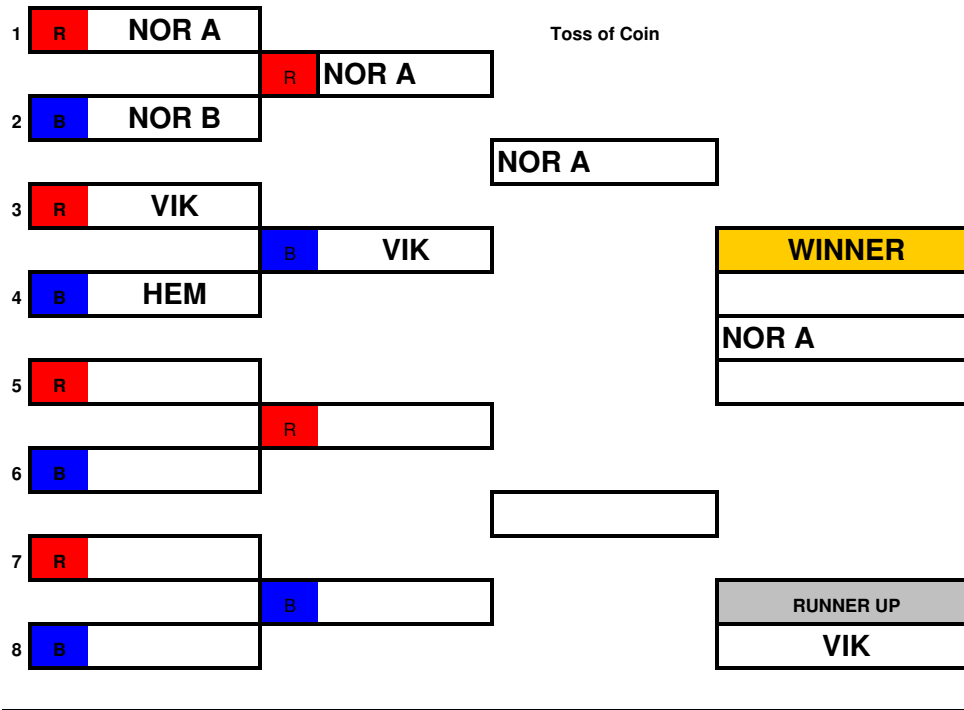

Childrens Age Group

Open "A" Age Group

ERSA Summer League - 2019

Open "B" Age Groups

ERSA Summer League - 2019

Essex Dual Slalom

Childrens Age Group

Open "A" Age Group

ERSA Summer League - 2019

Open "B" Age Groups

ERSA Summer League - 2019

Vikings Dual Slalom

Childrens Age Group

Open "A" Age Group

ERSA Summer League - 2019

Open "B" Age Groups

ERSA Summer League - 2019

ERSA Dual Slalom

Childrens Age Group

Run	Red (R)	Blue (B)	Toss of Coin	Result
1	R			
2		B		
3	R			
4		B		WINNER
5	R			
6		B		
7	R			
8		B		RUNNER UP

Open "A" Age Group

Run	Red (R)	Blue (B)	Toss of Coin	Result
1	R			
2		B		
3	R			
4		B		WINNER
5	R			
6		B		
7	R			
8		B		RUNNER UP