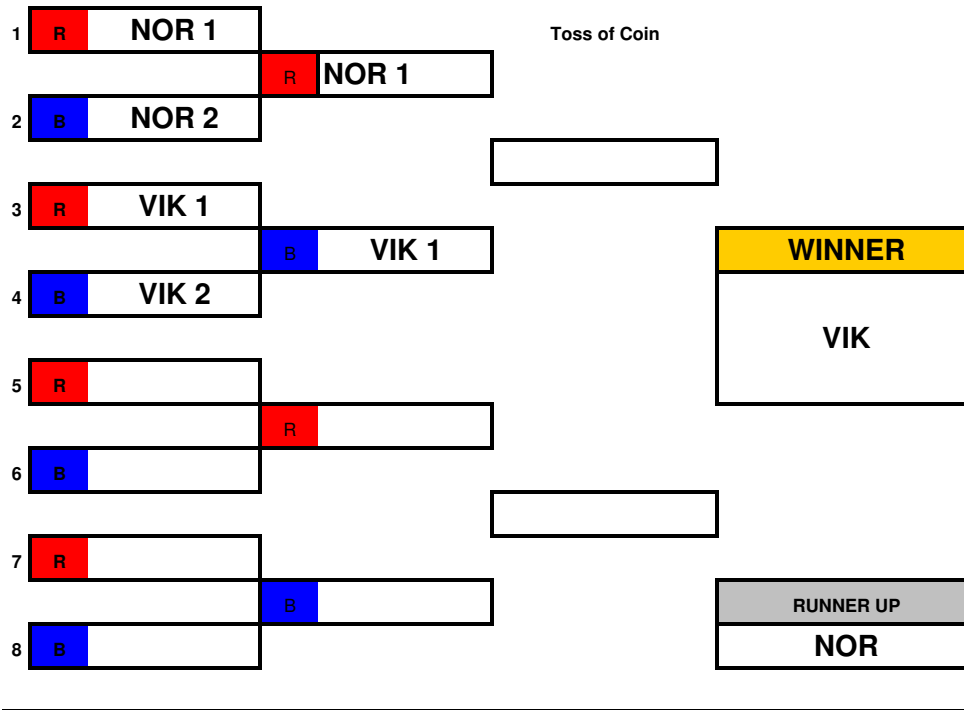

ERSA Summer League - 2019

Open "B" Age Groups

ERSA Summer League - 2019

Vikings Dual Slalom

Childrens Age Group

Open "A" Age Group

ERSA Summer League - 2019

Open "B" Age Groups

ERSA Summer League - 2019

ERSA Dual Slalom

Childrens Age Group

Run	Red (R)	Blue (B)	Toss of Coin	Result
1	R			
2		B		
3	R			
4		B		WINNER
5	R			
6		B		
7	R			
8		B		RUNNER UP

Open "A" Age Group

Run	Red (R)	Blue (B)	Toss of Coin	Result
1	R			
2		B		
3	R			
4		B		WINNER
5	R			
6		B		
7	R			
8		B		RUNNER UP