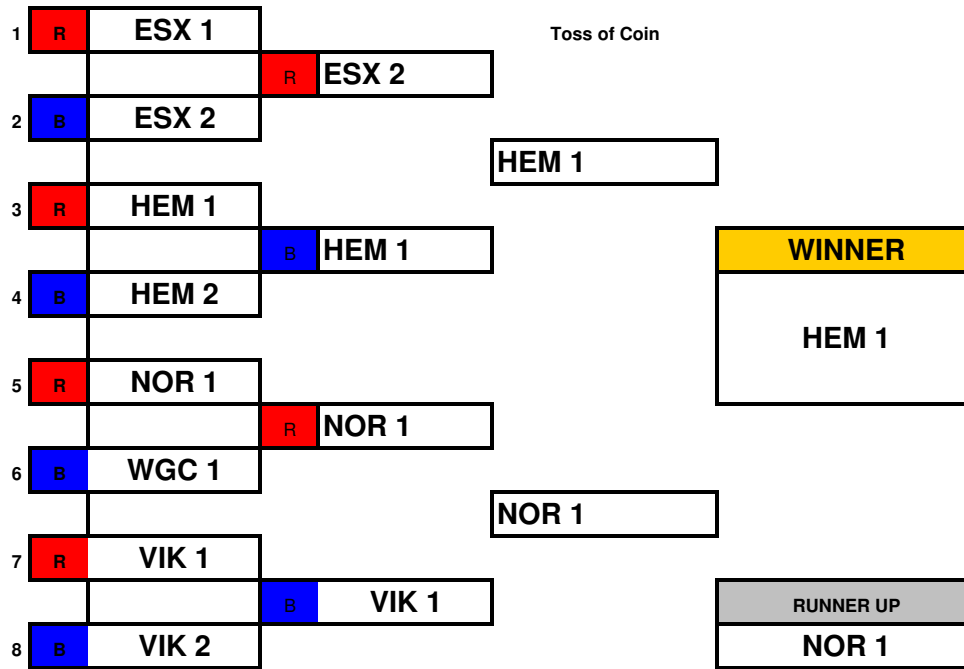

ERSA Summer League - 2018

Welwyn Dual Slalom

Childrens Age Group

Open "A" Age Group

ERSA Summer League - 2018

Open "B" Age Groups

ERSA Summer League - 2019

Norfolk Dual Slalom