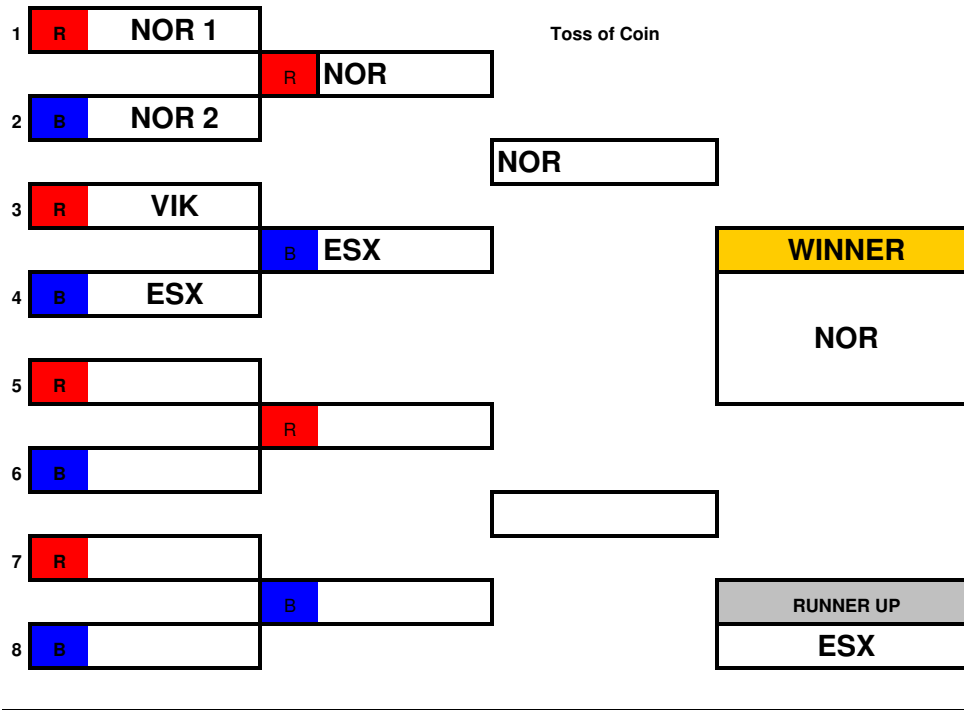

Childrens Age Group

Open "A" Age Group

ERSA Summer League - 2019

Open "B" Age Groups

ERSA Summer League - 2019

Essex Dual Slalom

Childrens Age Group

Open "A" Age Group

ERSA Summer League - 2019

Open "B" Age Groups

ERSA Summer League - 2019

Vikings Dual Slalom

Childrens Age Group

Open "A" Age Group

ERSA Summer League - 2019

Open "B" Age Groups

ERSA Summer League - 2019

ERSA Dual Slalom

Childrens Age Group

Run	Red (R)	Blue (B)	Toss of Coin	Result
1	R			
2		B		
3	R			
4		B		WINNER
5	R			
6		B		
7	R			
8		B		RUNNER UP

Open "A" Age Group

Run	Red (R)	Blue (B)	Toss of Coin	Result
1	R			
2		B		
3	R			
4		B		WINNER
5	R			
6		B		
7	R			
8		B		RUNNER UP