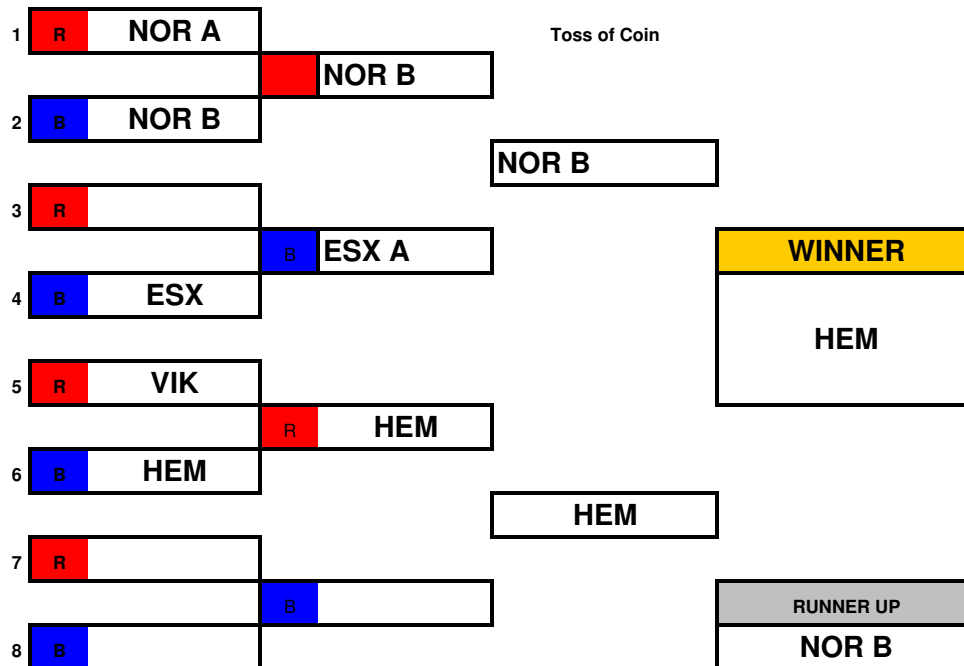

ERSA Summer League - 2018

Welwyn Dual Slalom

Childrens Age Group

Open "A" Age Group

ERSA Summer League - 2018

Open "B" Age Groups

ERSA Summer League - 2019

Norfolk Dual Slalom

Childrens Age Group

Open "A" Age Group

ERSA Summer League - 2019

Open "B" Age Groups

ERSA Summer League - 2019

Essex Dual Slalom

Childrens Age Group

Open "A" Age Group

ERSA Summer League - 2019

ERSA Dual Slalom

Childrens Age Group

Run	Red (R)	Blue (B)	Toss of Coin	Result
1	R			
2		B		
3	R			
4		B		WINNER
5	R			
6		B		
7	R			
8		B		RUNNER UP

Open "A" Age Group

Run	Red (R)	Blue (B)	Toss of Coin	Result
1	R			
2		B		
3	R			
4		B		WINNER
5	R			
6		B		
7	R			
8		B		RUNNER UP