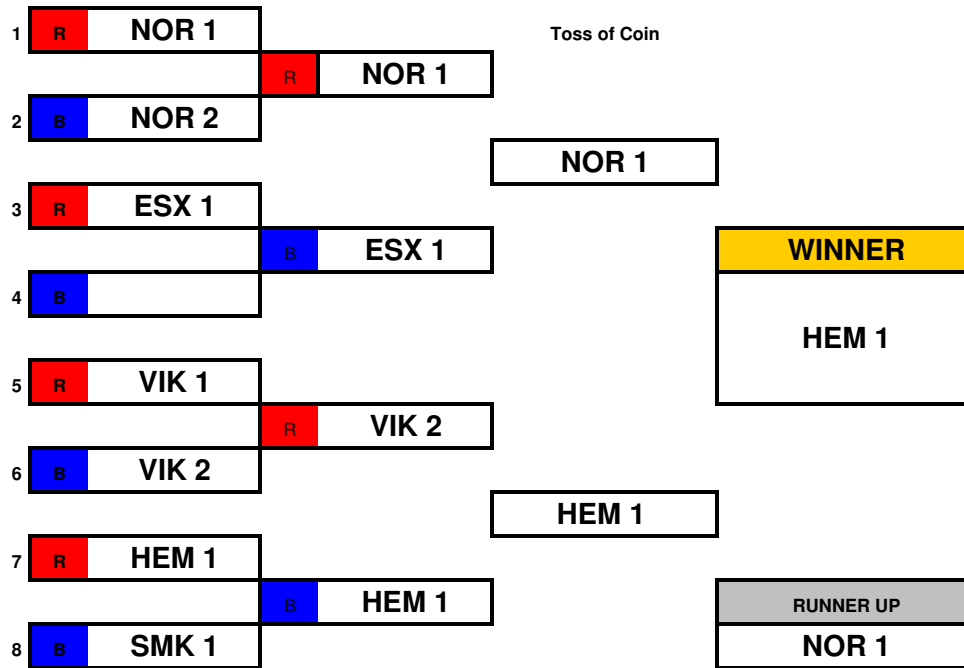

ERSA Summer League - 2018

Welwyn Dual Slalom

Childrens Age Group

Open "A" Age Group

ERSA Summer League - 2018

Open "B" Age Groups

ERSA Summer League - 2019

Norfolk Dual Slalom