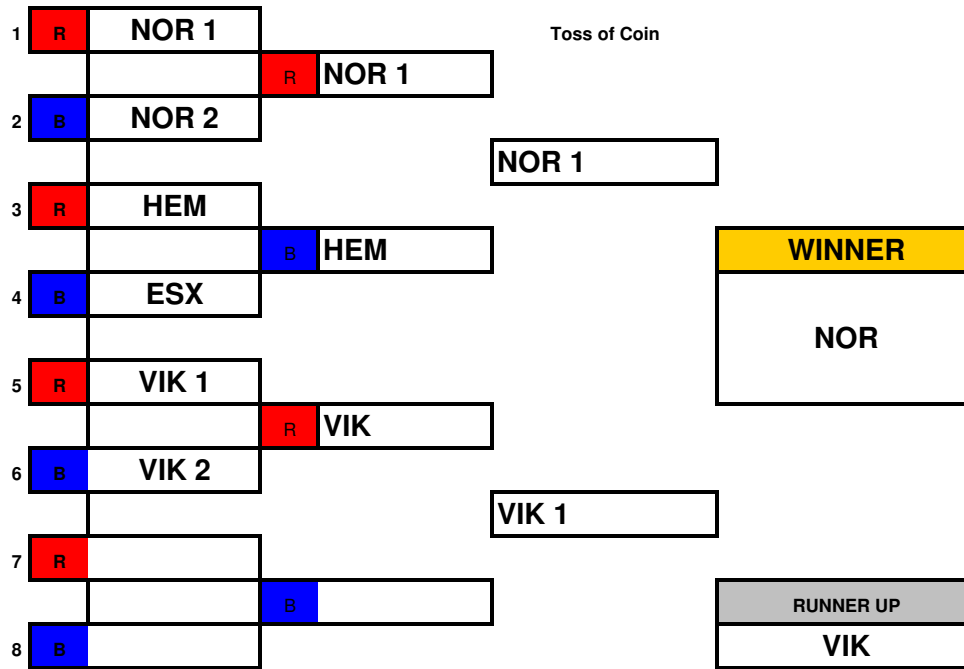

ERSA Summer League - 2019

Open "B" Age Groups

ERSA Summer League - 2019

Vikings Dual Slalom

Childrens Age Group

Open "A" Age Group

ERSA Summer League - 2019

Open "B" Age Groups

ERSA Summer League - 2019

ERSA Dual Slalom

Childrens Age Group

Run	Red (R)	Blue (B)	Toss of Coin	Result
1	R			
2		B		
3	R			
4		B		WINNER
5	R			
6		B		
7	R			
8		B		RUNNER UP

Open "A" Age Group

Run	Red (R)	Blue (B)	Toss of Coin	Result
1	R			
2		B		
3	R			
4		B		WINNER
5	R			
6		B		
7	R			
8		B		RUNNER UP