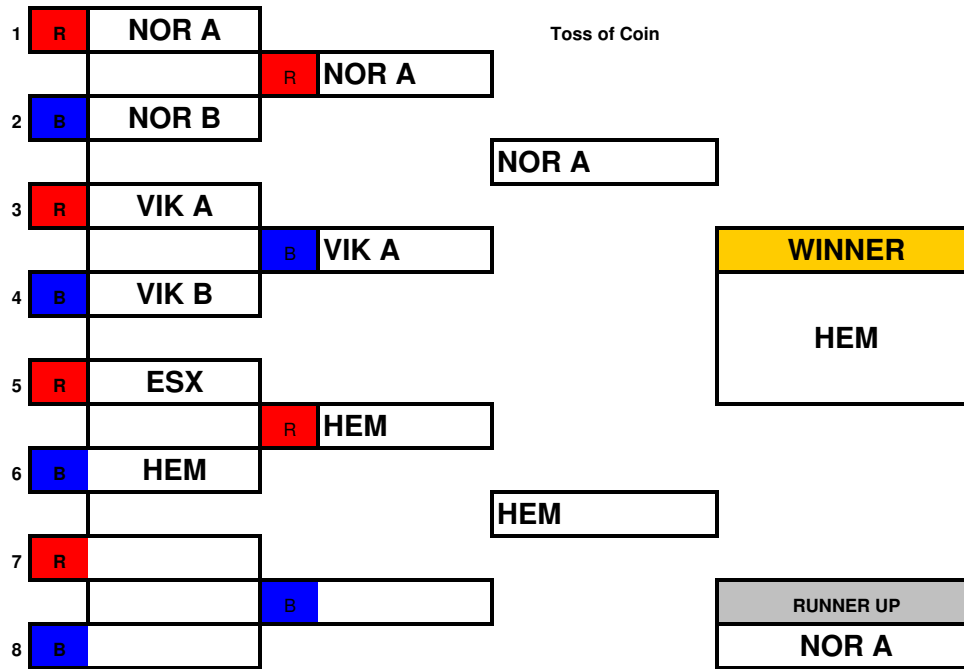

ERSA Summer League - 2018

Welwyn Dual Slalom

Childrens Age Group

Open "A" Age Group

ERSA Summer League - 2018

Open "B" Age Groups

ERSA Summer League - 2019

Norfolk Dual Slalom

Childrens Age Group

Open "A" Age Group

ERSA Summer League - 2019

Open "B" Age Groups

ERSA Summer League - 2019

Essex Dual Slalom

Childrens Age Group

Open "A" Age Group