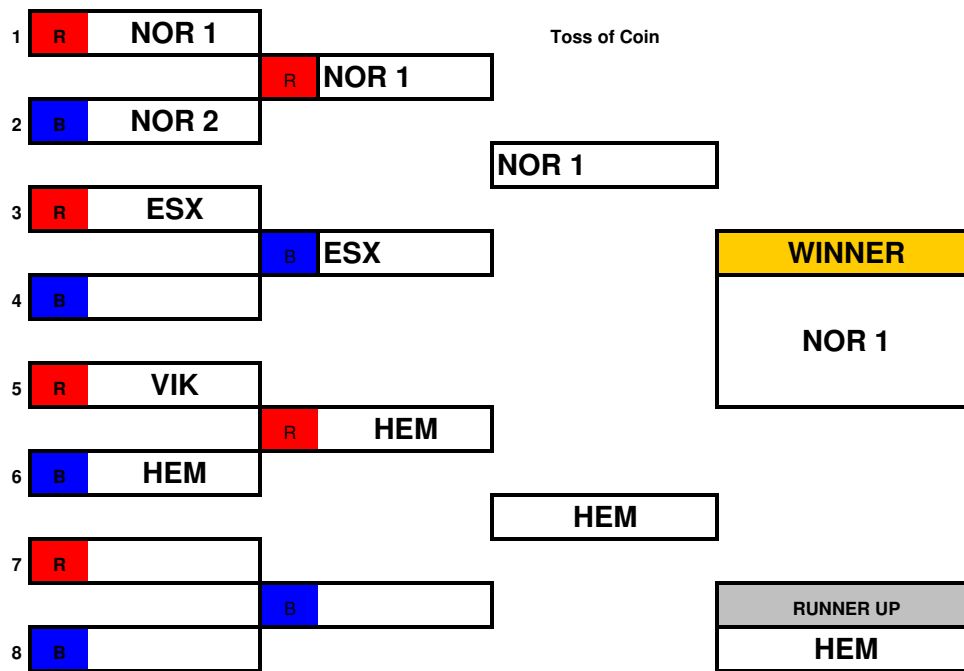

Childrens Age Group

Open "A" Age Group

ERSA Summer League - 2019

Open "B" Age Groups

ERSA Summer League - 2019

Essex Dual Slalom

Childrens Age Group

Open "A" Age Group

ERSA Summer League - 2019

Open "B" Age Groups

ERSA Summer League - 2019

Vikings Dual Slalom

Childrens Age Group

Open "A" Age Group

ERSA Summer League - 2019

Open "B" Age Groups

ERSA Summer League - 2019

ERSA Dual Slalom

Childrens Age Group

Run	Red (R)	Blue (B)	Toss of Coin	Result
1	R			
2		B		
3	R			
4		B		WINNER
5	R			
6		B		
7	R			
8		B		RUNNER UP

Open "A" Age Group

Run	Red (R)	Blue (B)	Toss of Coin	Result
1	R			
2		B		
3	R			
4		B		WINNER
5	R			
6		B		
7	R			
8		B		RUNNER UP