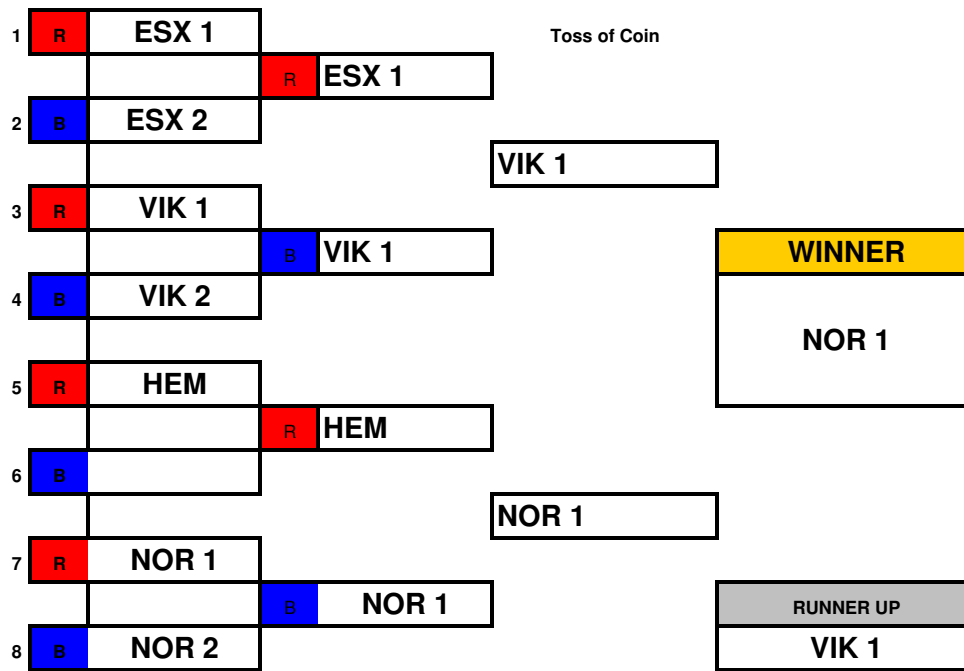

Childrens Age Group

Open "A" Age Group

ERSA Summer League - 2019

Open "B" Age Groups

ERSA Summer League - 2019

Essex Dual Slalom

Childrens Age Group

Open "A" Age Group

ERSA Summer League - 2019

Open "B" Age Groups

ERSA Summer League - 2019

Vikings Dual Slalom

Childrens Age Group

Open "A" Age Group

ERSA Summer League - 2019

Open "B" Age Groups

ERSA Summer League - 2019

ERSA Dual Slalom

Childrens Age Group

Run	Red (R)	Blue (B)	Toss of Coin	Result
1	R			
2		B		
3	R			
4		B		WINNER
5	R			
6		B		
7	R			
8		B		RUNNER UP

Open "A" Age Group

Run	Red (R)	Blue (B)	Toss of Coin	Result
1	R			
2		B		
3	R			
4		B		WINNER
5	R			
6		B		
7	R			
8		B		RUNNER UP