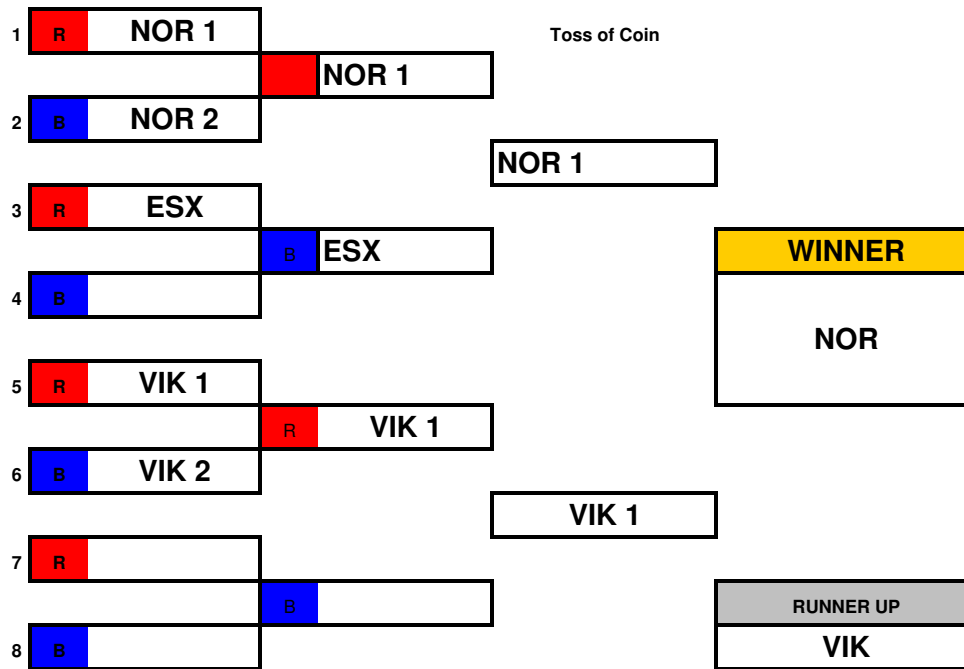

ERSA Summer League - 2019

Open "B" Age Groups

ERSA Summer League - 2019

Vikings Dual Slalom

Childrens Age Group

Open "A" Age Group

ERSA Summer League - 2019

Open "B" Age Groups

ERSA Summer League - 2019

ERSA Dual Slalom

Childrens Age Group

Open "A" Age Group

ERSA Summer League - 2019

Open "B" Age Groups

Eastern Region Summer League Team Event Overall 2019

RACE POINTS - 4 win, 3 runner up, 2 and 1. Only one team from a club can score