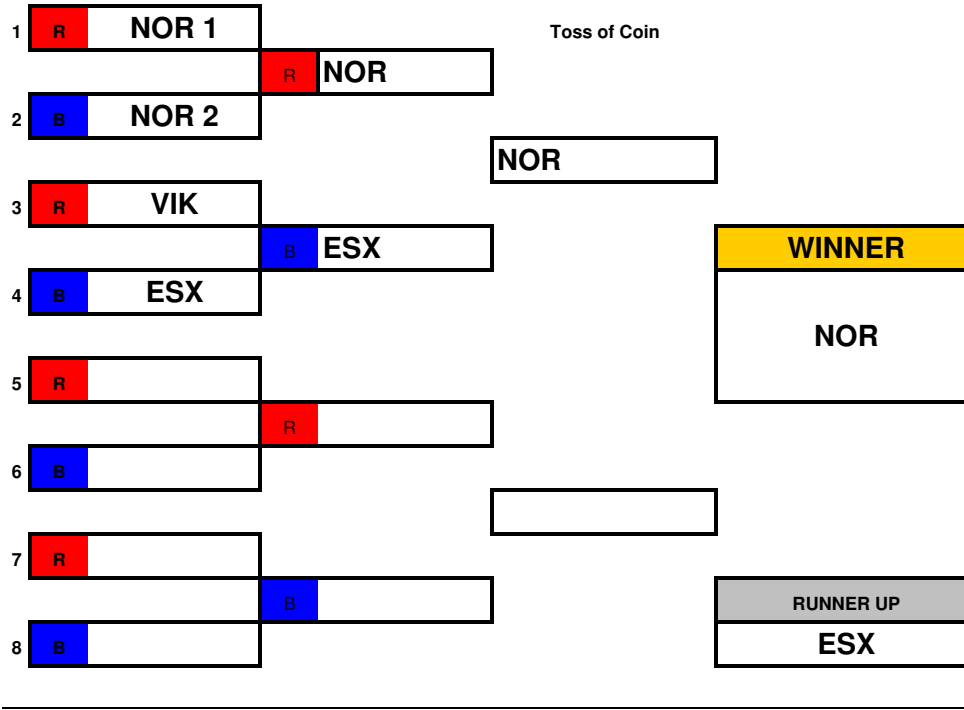

Childrens Age Group

Open "A" Age Group

ERSA Summer League - 2019

Open "B" Age Groups

ERSA Summer League - 2019

Essex Dual Slalom

Childrens Age Group

Open "A" Age Group

ERSA Summer League - 2019

Open "B" Age Groups

ERSA Summer League - 2019

Vikings Dual Slalom

Childrens Age Group

Open "A" Age Group

ERSA Summer League - 2019

Open "B" Age Groups

ERSA Summer League - 2019

ERSA Dual Slalom

Childrens Age Group

Open "A" Age Group

ERSA Summer League - 2019

Open "B" Age Groups

Eastern Region Summer League Team Event Overall 2019

RACE POINTS - 4 win, 3 runner up, 2 and 1. Only one team from a club can score