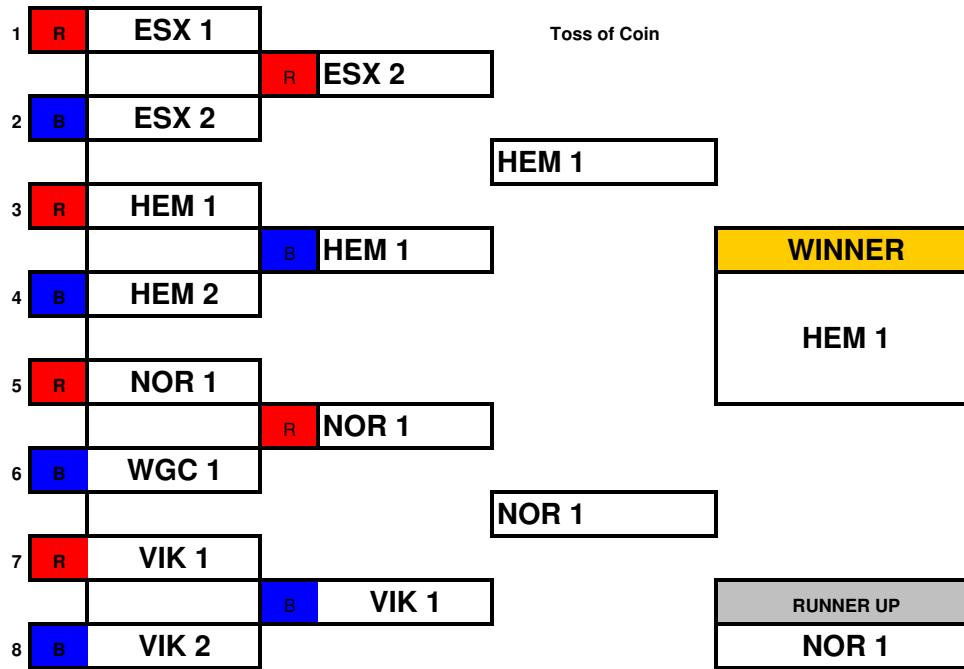

ERSA Summer League - 2018

Welwyn Dual Slalom

Childrens Age Group

Open "A" Age Group

ERSA Summer League - 2018

Open "B" Age Groups

ERSA Summer League - 2019

Norfolk Dual Slalom

Childrens Age Group

Open "A" Age Group

ERSA Summer League - 2019

Open "B" Age Groups

ERSA Summer League - 2019

Essex Dual Slalom

Childrens Age Group

Open "A" Age Group