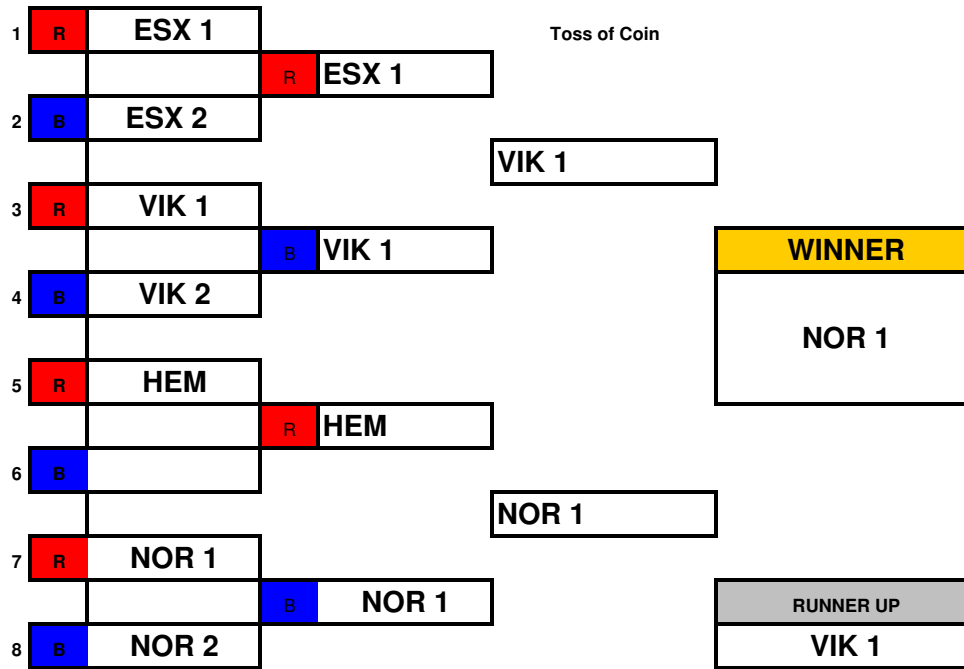

Childrens Age Group

Open "A" Age Group

ERSA Summer League - 2019

Open "B" Age Groups

ERSA Summer League - 2019

Essex Dual Slalom

Childrens Age Group

Open "A" Age Group

ERSA Summer League - 2019

Open "B" Age Groups

ERSA Summer League - 2019

Vikings Dual Slalom

Childrens Age Group

Open "A" Age Group

ERSA Summer League - 2019

Open "B" Age Groups