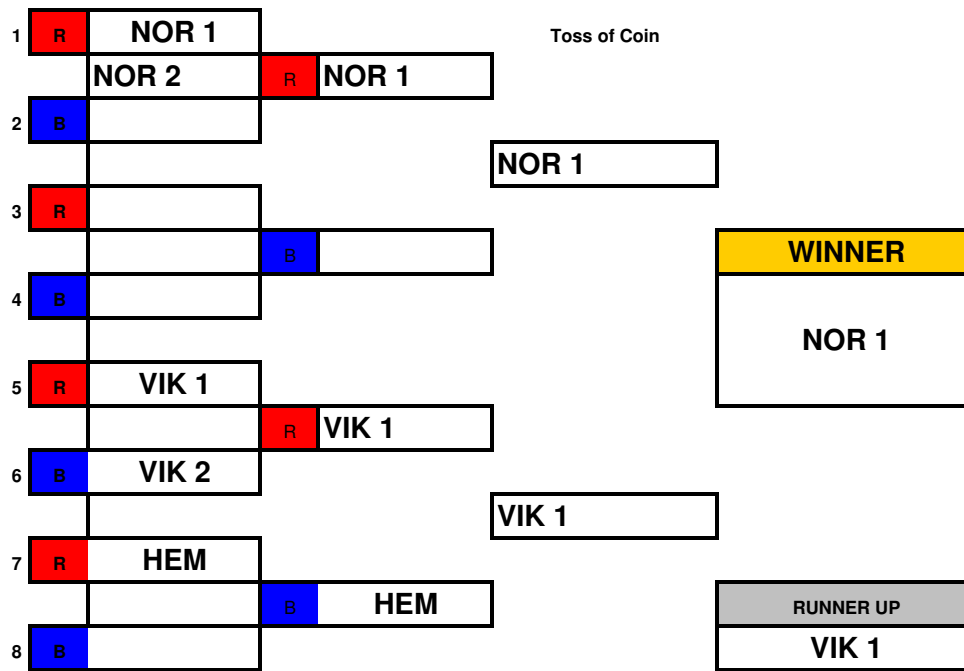

ERSA Summer League - 2019

Open "B" Age Groups

ERSA Summer League - 2019

Vikings Dual Slalom

Childrens Age Group

Open "A" Age Group

ERSA Summer League - 2019

Open "B" Age Groups

ERSA Summer League - 2019

ERSA Dual Slalom

Childrens Age Group

Open "A" Age Group

ERSA Summer League - 2019

Open "B" Age Groups

Eastern Region Summer League Team Event Overall 2019

RACE POINTS - 4 win, 3 runner up, 2 and 1. Only one team from a club can score