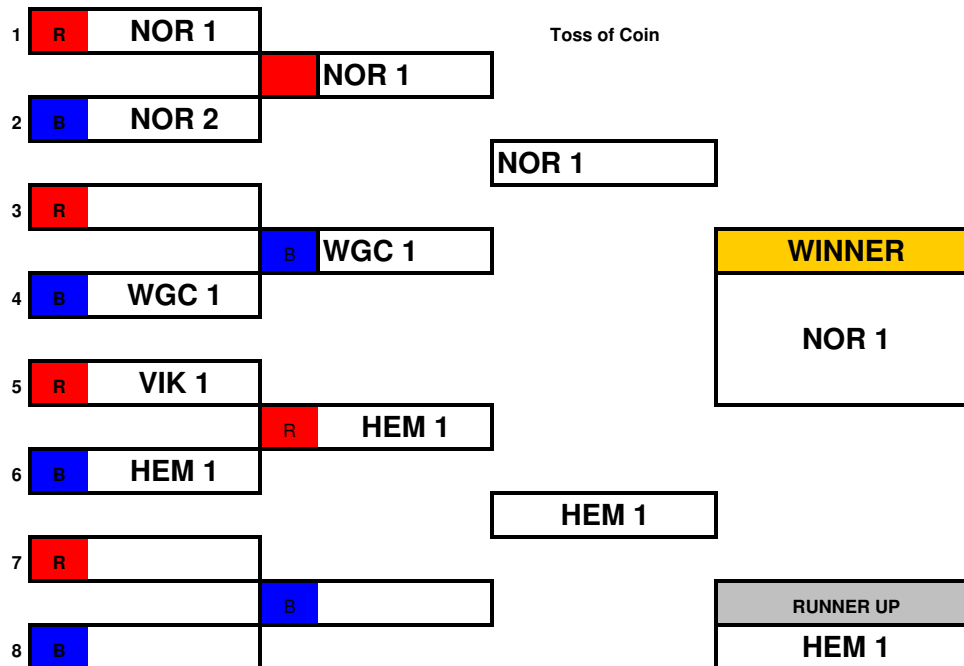

ERSA Summer League - 2018

Welwyn Dual Slalom

Childrens Age Group

Open "A" Age Group

ERSA Summer League - 2018

Open "B" Age Groups

ERSA Summer League - 2019

Norfolk Dual Slalom

Childrens Age Group

Open "A" Age Group

ERSA Summer League - 2019

Open "B" Age Groups

ERSA Summer League - 2019

Essex Dual Slalom

Childrens Age Group

Open "A" Age Group

ERSA Summer League - 2019

ERSA Dual Slalom

Childrens Age Group

Open "A" Age Group

ERSA Summer League - 2019

Open "B" Age Groups

Eastern Region Summer League Team Event Overall 2019

RACE POINTS - 4 win, 3 runner up, 2 and 1. Only one team from a club can score