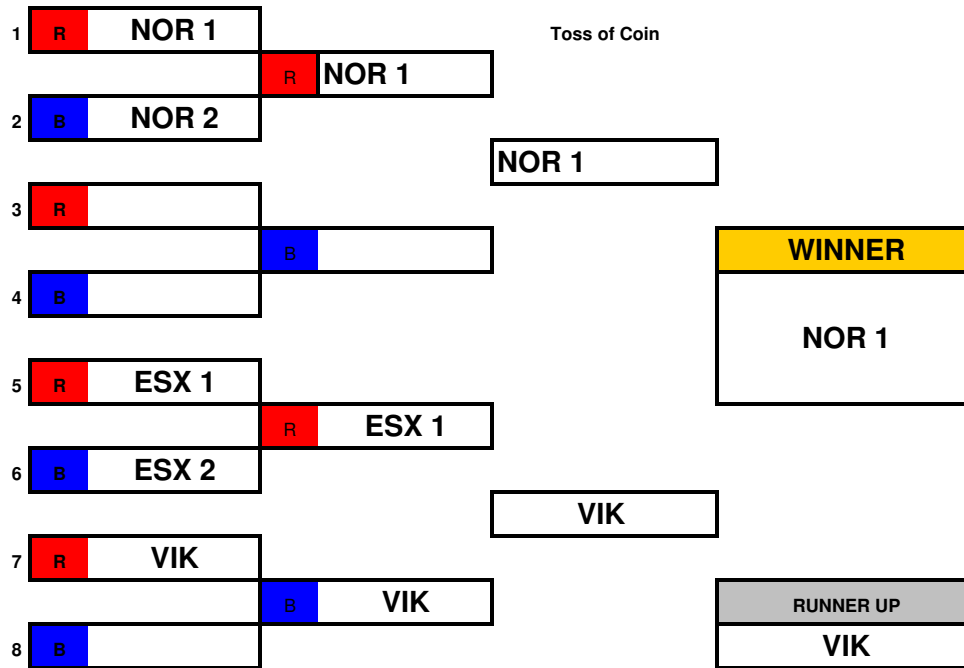

ERSA Summer League - 2019

ERSA Dual Slalom

Childrens Age Group

Open "A" Age Group

ERSA Summer League - 2019

Open "B" Age Groups

Eastern Region Summer League Team Event Overall 2019

RACE POINTS - 4 win, 3 runner up, 2 and 1. Only one team from a club can score

CHILDRENS EVENT		WGC	NOR	ESX	VIK	ERSA	TOTAL
CLUB	NOR	3	3	4	4	4	18
	HEM	4	4	2	2	2	14
	VIK	2	2	3	3	3	13
	ESX	2	2	2	1		7
	WGC	1					1
	SMK						0
	TAL						0
							0

OPEN A EVENT		WGC	NOR	ESX	VIK	ERSA	TOTAL
CLUB	NOR	4	3	4	4	4	19
	HEM	3	4	3		1	11
	VIK	1	2	1	3	3	10
	ESX		2	2	2	2	8
	WGC	2					2
	SMK						0
	TAL						0
							0