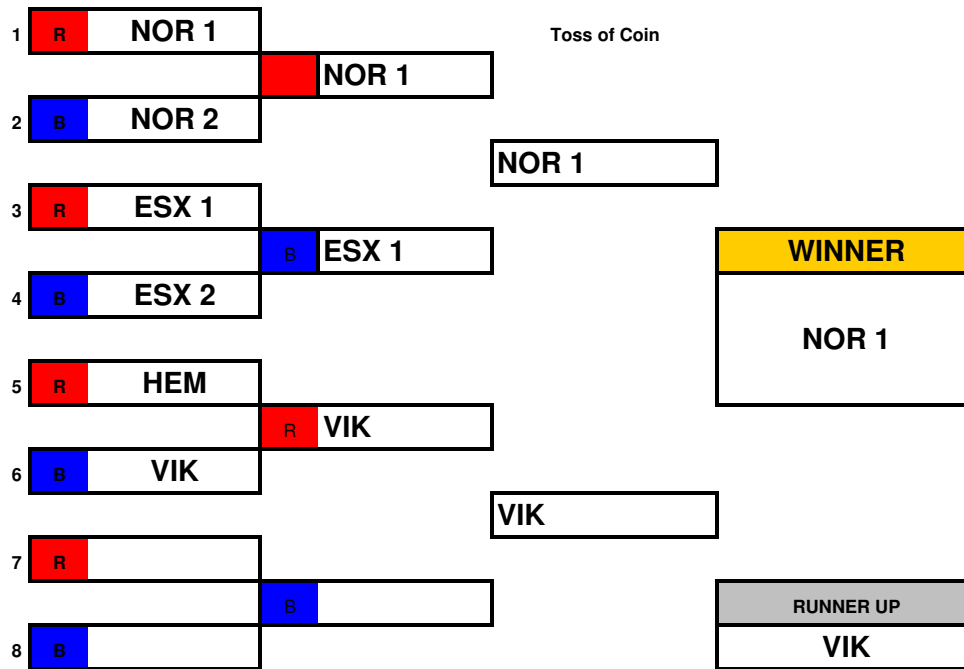

ERSA Summer League - 2019

Open "B" Age Groups

ERSA Summer League - 2019

Vikings Dual Slalom

Childrens Age Group

Open "A" Age Group

ERSA Summer League - 2019

Open "B" Age Groups

ERSA Summer League - 2019

ERSA Dual Slalom

Childrens Age Group

Open "A" Age Group

ERSA Summer League - 2019

Open "B" Age Groups

Eastern Region Summer League Team Event Overall 2019

RACE POINTS - 4 win, 3 runner up, 2 and 1. Only one team from a club can score