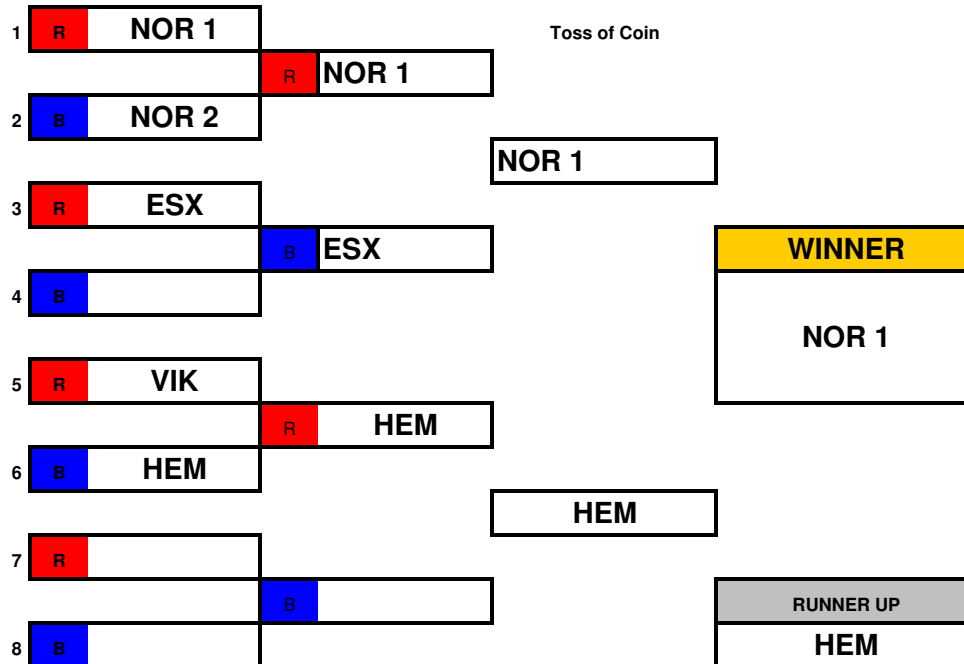

Childrens Age Group

Open "A" Age Group

ERSA Summer League - 2019

Open "B" Age Groups

ERSA Summer League - 2019

Essex Dual Slalom

Childrens Age Group

Open "A" Age Group

ERSA Summer League - 2019

Open "B" Age Groups

ERSA Summer League - 2019

Vikings Dual Slalom

Childrens Age Group

Open "A" Age Group

ERSA Summer League - 2019

Open "B" Age Groups

ERSA Summer League - 2019

ERSA Dual Slalom

Childrens Age Group

Open "A" Age Group

ERSA Summer League - 2019

Open "B" Age Groups

Eastern Region Summer League Team Event Overall 2019

RACE POINTS - 4 win, 3 runner up, 2 and 1. Only one team from a club can score