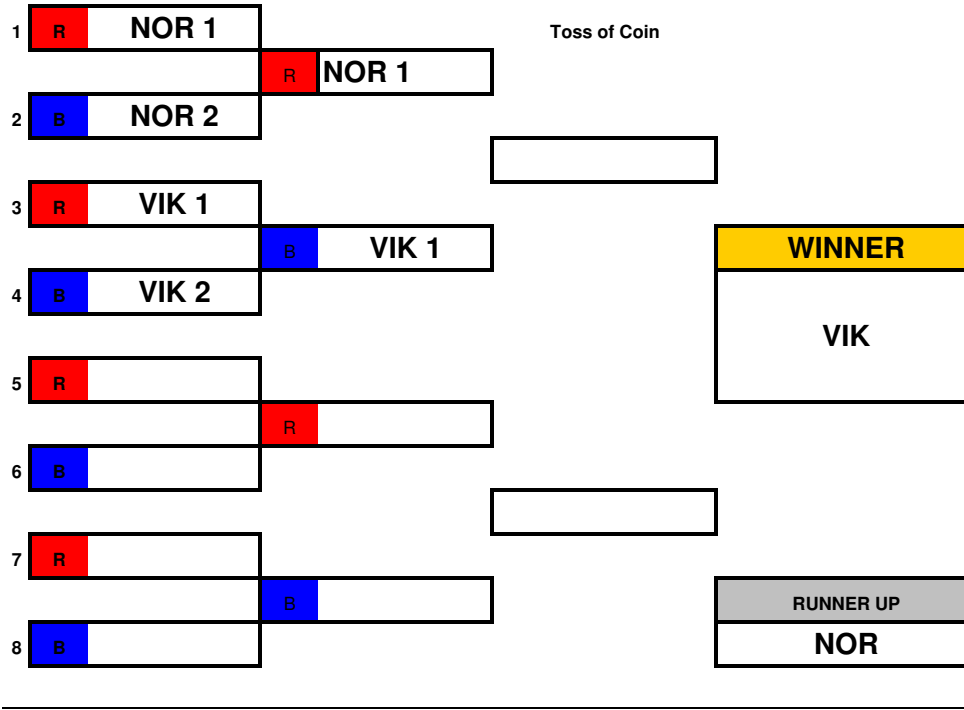

ERSA Summer League - 2019

Open "B" Age Groups

ERSA Summer League - 2019

Vikings Dual Slalom

Childrens Age Group

Open "A" Age Group

ERSA Summer League - 2019

Open "B" Age Groups

ERSA Summer League - 2019

ERSA Dual Slalom

Childrens Age Group

Open "A" Age Group

ERSA Summer League - 2019

Open "B" Age Groups

Eastern Region Summer League Team Event Overall 2019

RACE POINTS - 4 win, 3 runner up, 2 and 1. Only one team from a club can score