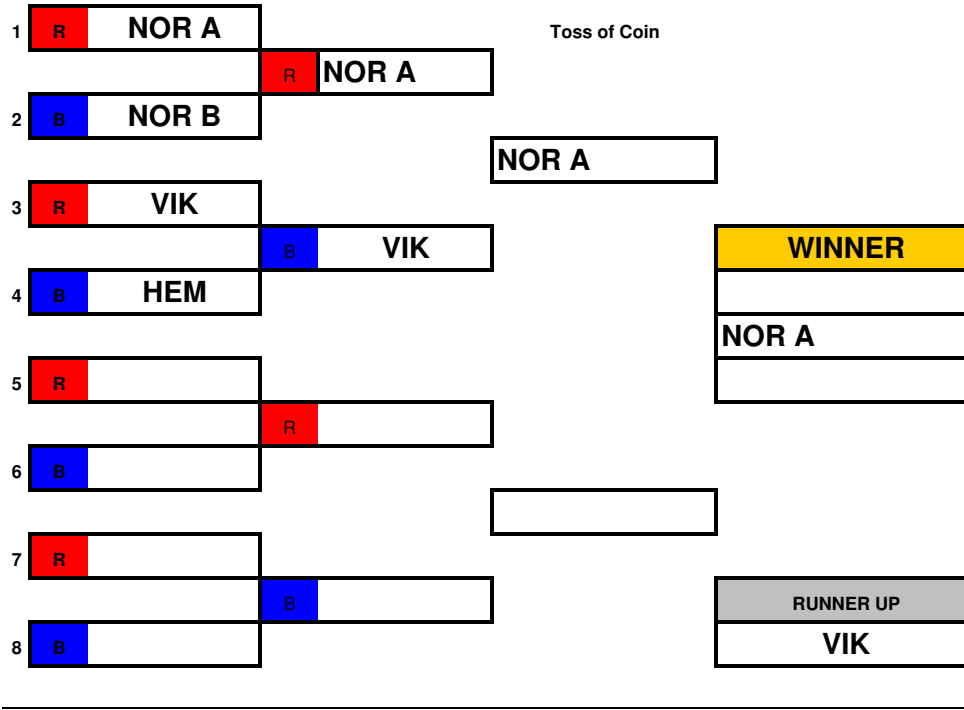

Childrens Age Group

Open "A" Age Group

ERSA Summer League - 2019

Open "B" Age Groups

ERSA Summer League - 2019

Essex Dual Slalom

Childrens Age Group

Open "A" Age Group

ERSA Summer League - 2019

Open "B" Age Groups

ERSA Summer League - 2019

Vikings Dual Slalom

Childrens Age Group

Open "A" Age Group

ERSA Summer League - 2019

Open "B" Age Groups

ERSA Summer League - 2019

ERSA Dual Slalom

Childrens Age Group

Open "A" Age Group

ERSA Summer League - 2019

Open "B" Age Groups

Eastern Region Summer League Team Event Overall 2019

RACE POINTS - 4 win, 3 runner up, 2 and 1. Only one team from a club can score