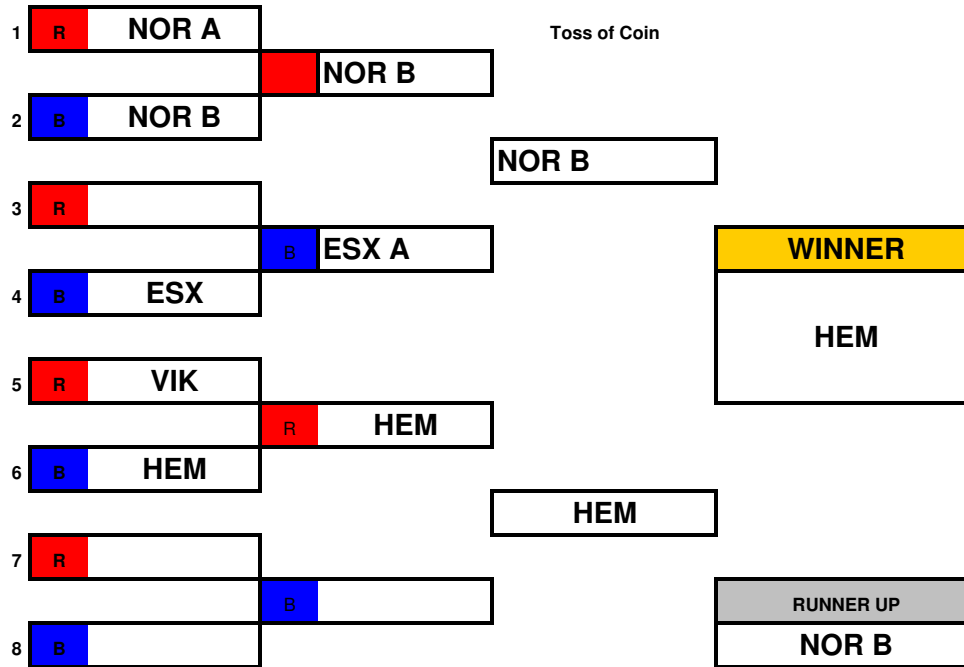

ERSA Summer League - 2018

Welwyn Dual Slalom

Childrens Age Group

Open "A" Age Group

ERSA Summer League - 2018

Open "B" Age Groups

ERSA Summer League - 2019

Norfolk Dual Slalom

Childrens Age Group

Open "A" Age Group

ERSA Summer League - 2019

Open "B" Age Groups

ERSA Summer League - 2019

Essex Dual Slalom

Childrens Age Group

Open "A" Age Group

ERSA Summer League - 2019

ERSA Dual Slalom

Childrens Age Group

Open "A" Age Group

ERSA Summer League - 2019

Open "B" Age Groups

Eastern Region Summer League Team Event Overall 2019

RACE POINTS - 4 win, 3 runner up, 2 and 1. Only one team from a club can score