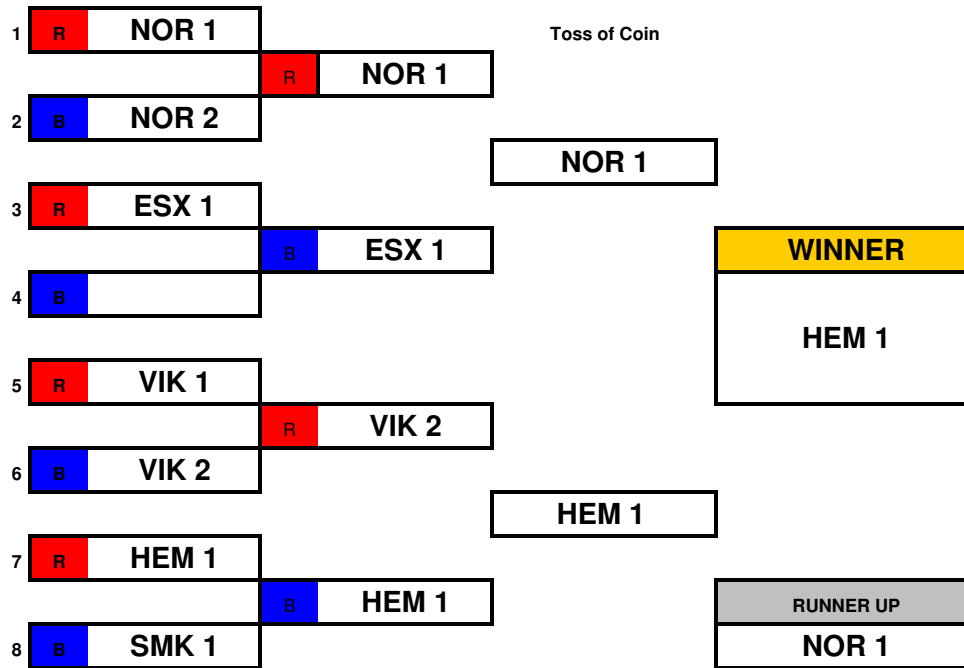

ERSA Summer League - 2018

Welwyn Dual Slalom

Childrens Age Group

Open "A" Age Group

ERSA Summer League - 2018

Open "B" Age Groups

ERSA Summer League - 2019

Norfolk Dual Slalom