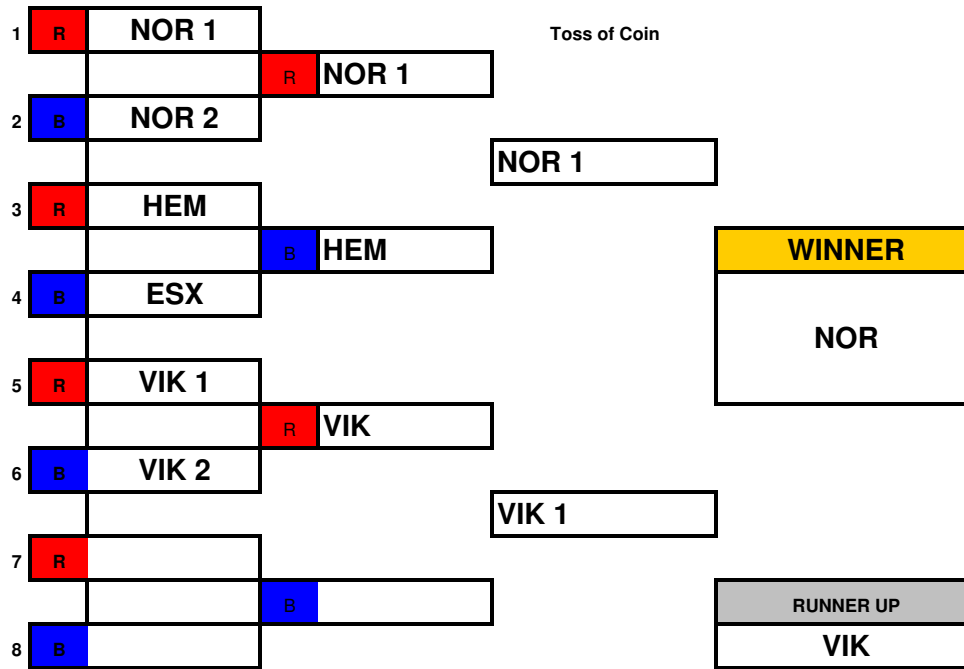

ERSA Summer League - 2019

Open "B" Age Groups

ERSA Summer League - 2019

Vikings Dual Slalom

Childrens Age Group

Open "A" Age Group

ERSA Summer League - 2019

Open "B" Age Groups

ERSA Summer League - 2019

ERSA Dual Slalom

Childrens Age Group

Open "A" Age Group

ERSA Summer League - 2019

Open "B" Age Groups

Eastern Region Summer League Team Event Overall 2019

RACE POINTS - 4 win, 3 runner up, 2 and 1. Only one team from a club can score