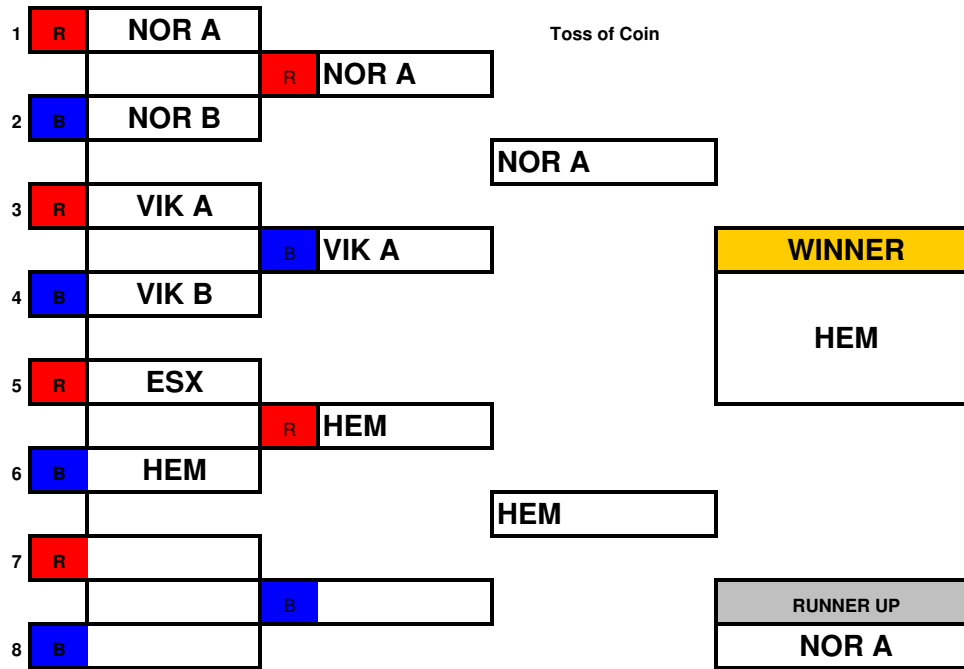

ERSA Summer League - 2018

Welwyn Dual Slalom

Childrens Age Group

Open "A" Age Group

ERSA Summer League - 2018

Open "B" Age Groups

ERSA Summer League - 2019

Norfolk Dual Slalom

Childrens Age Group

Open "A" Age Group

ERSA Summer League - 2019

Open "B" Age Groups

ERSA Summer League - 2019

Essex Dual Slalom

Childrens Age Group

Open "A" Age Group

ERSA Summer League - 2019

ERSA Dual Slalom

Childrens Age Group

Open "A" Age Group

ERSA Summer League - 2019

Open "B" Age Groups

Eastern Region Summer League Team Event Overall 2019

RACE POINTS - 4 win, 3 runner up, 2 and 1. Only one team from a club can score