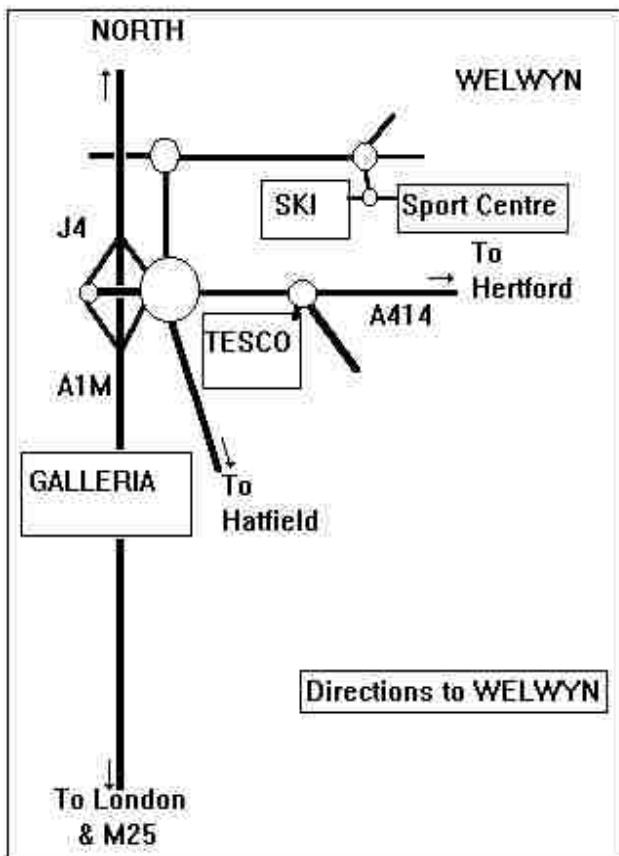

PROGRAMME

0815

Practice starts. Race office opens.

0845

REGISTRATION.

0900

Race Managers Meeting.

RACE OFFICE CLOSES

NO MORE ENTRIES ACCEPTED

0900

Practice Ends - Course Setting

0920

Course Inspection.

1000

INDIVIDUAL SLALOM. (3 RUNS)

1400

Individual Slalom ends.

1430

Course setting-Dual slalom

DUAL SLALOM (TEAM EVENT)

1600

PRESENTATION OF AWARDS

**These times may need to be changed
according to circumstances.**

Race rules and cost will be as agreed for

ERSR Summer League 2009

BBQ run by the race club plus Food and Drinks
will be available from the SPORTS CENTRE Bar
throughout the day.

**PLEASE NOTE: CLEAR LUBRICANT
ONLY (No Colour)**

AGE GROUPS 2009

(When registering please ensure you give date of birth, not age).

INDIVIDUAL SLALOM		
Mini's	born 2003 & after	Medals will be awarded to 1st, 2nd, and 3rd in all age groups. Females separate from males. ALL MINI'S AND THOSE PERSONS RACING FOR THE FIRST TIME IRRESPECTIVE OF AGE GROUP WILL/CAN BE LED THROUGH THE RACE COURSE BEFORE THE START OF THE INDIVIDUAL SLALOM.
Boys & Girls 1	2001 – 2002	
Boys & Girls 2	1999– 2000	
Children 1	1997 – 1998	
Children 2	1995 – 1996	
Junior 1	1993 – 1994	
Junior 2	1990 – 1991 – 1992	
Senior	1980 – 1989	
Masters 1	1970 – 1979	
Masters 2	1960 – 1969	
Masters 3	born 1959 & before	

CLUB TEAM EVENT and FUN RAINBOW TEAM EVENT.

Children's team: CH2 and below.

Open Team A & B: All racers, no restriction to age group.

Senior/Masters Team: Senior and above.

ALL CLUB TEAMS MUST BE OF MIXED SEX.

Rainbow Teams: no restriction to age or sex.

☞N.B ALL RACERS MUST WEAR A HELMET WHILST TRAINING, RACING AND COURSE INSPECTION☞

ALL SKI POLES MUST BE FITTED WITH RUBBER BUNGS (STOPPERS)

If any information is required please contact: Steve Lambert ☎ 01923 269921. Email: info@hemelskiraceclub.co.uk
If any problems on the day please telephone Steve Lambert 07771893158

**HEMEL SKI RACE CLUB WELCOME YOU TO WELWYN,
WE HOPE YOU HAVE AN ENJOYABLE DAY, NEXT YEAR REAL SNOW**