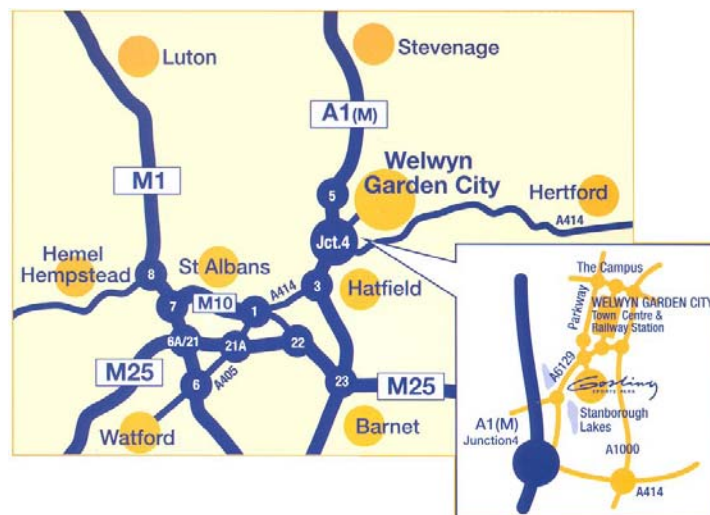

GOSLING Ski and Board CENTRE

Welwyn Race Team
invite you to the

1st ERSA Summer League Race Sunday 3rd May 2009

	Programme
8.15am	Registration and open practice
9.00am	Race Manager Meeting, registration closes.
9.00am	Open practice ends, course setting,
9.20am	Course Inspection
10.00am	Individual Slalom (3 runs)
14.00pm	Individual slalom ends, course setting for Dual slalom
14.30pm	Dual slalom (team event)
16.00pm	Prize Giving

These times may need to change according to circumstances

Barbeque, and light refreshments will be available by the slope from 8.30 am

All 1st, 2nd and 3rd Age Group Winners (Male and Female) will receive a medal

All ski poles must be fitted with rubber bungs

ERSA Race Rules apply

Clear lubricant only – no coloured lubricant

Race Entry fee: £9 per racer

PLEASE NOTE NEW ENTRY PROCEDURE FOR THIS SEASON. SEE YOUR RACE MANAGR. ENTRIES MUST BE IN TO RACE MANAGER SO AS TO BE PASSED TO ERSA BY THE WEDNESDAY BEFORE EVENT

See [ENTRY ERSA RULES](#) for details.

www.goslingsports.co.uk