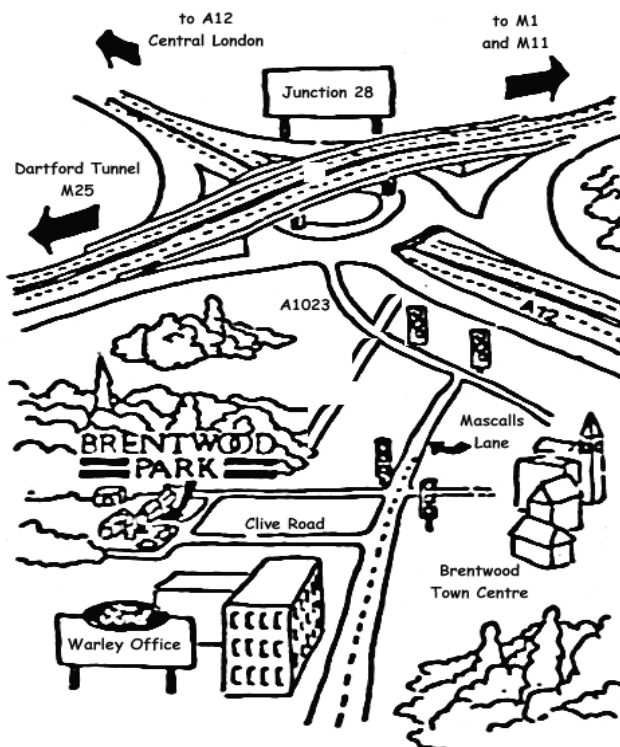

BRENTWOOD PARK

Invite you all to

The 6th ERSA Summer League Race

12 September 2010

Timetable

- 08.00 Registration, Practice
- 08.20 Course Setting
- 08.55 Registration Closes
Bibs Issued
- 09.00 Course Inspection
- 09.30 Individual Slalom
(3 Runs)
- 13.00 TDS Course Setting
- 13.30 Team Dual Slalom
- 15.00 Awards Presentation
- All Day BBQ

ERSA 2010 Rules Apply

Cost per person:- £9

Warley Gap, Little Warley, Brentwood, Essex, Tel:- 01277 211994
www.brentwoodskicentre.co.uk