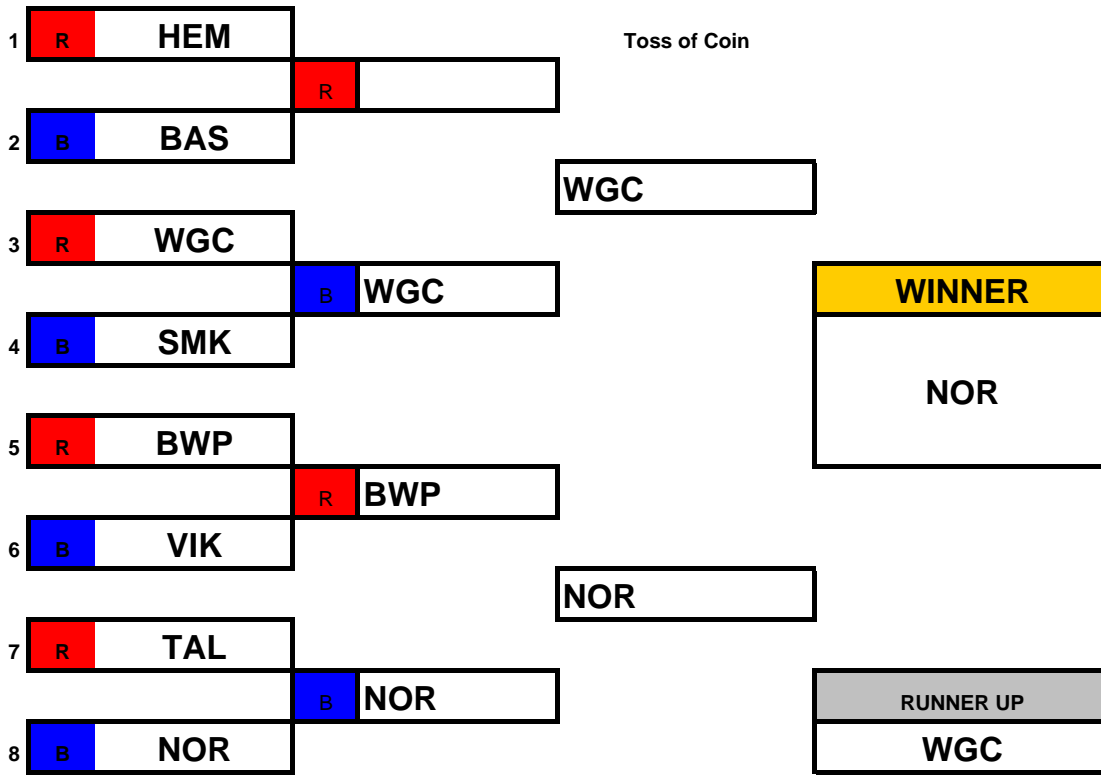

ERSA Summer League - 2010

Open "B" Age Groups