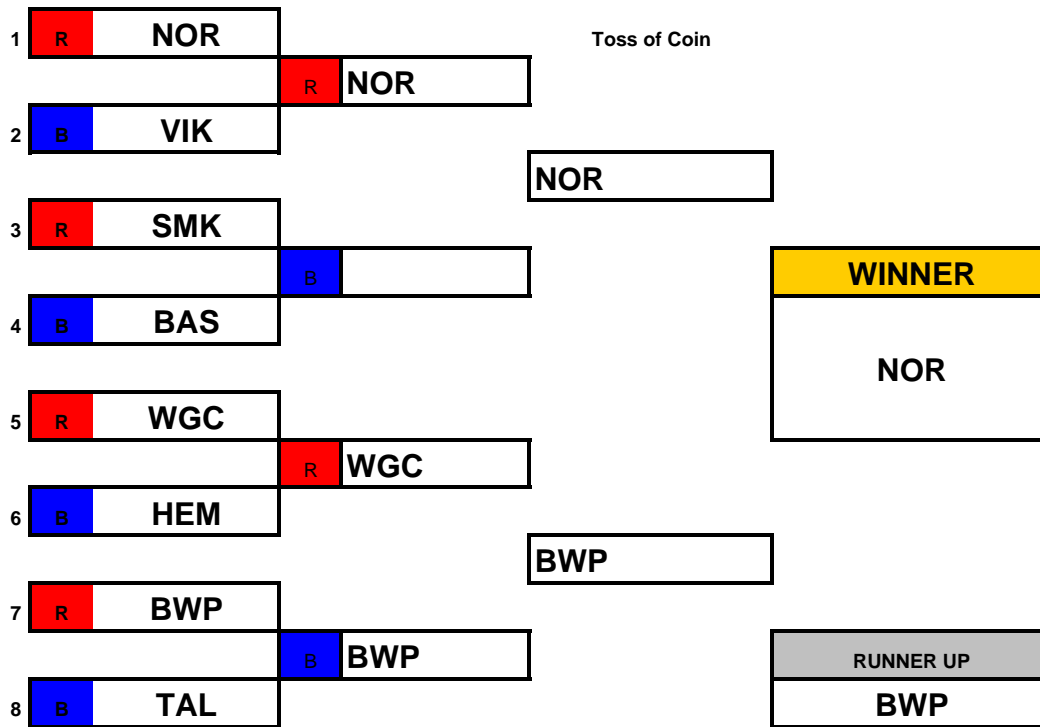

ERSA Summer League - 2010

Open "B" Age Groups