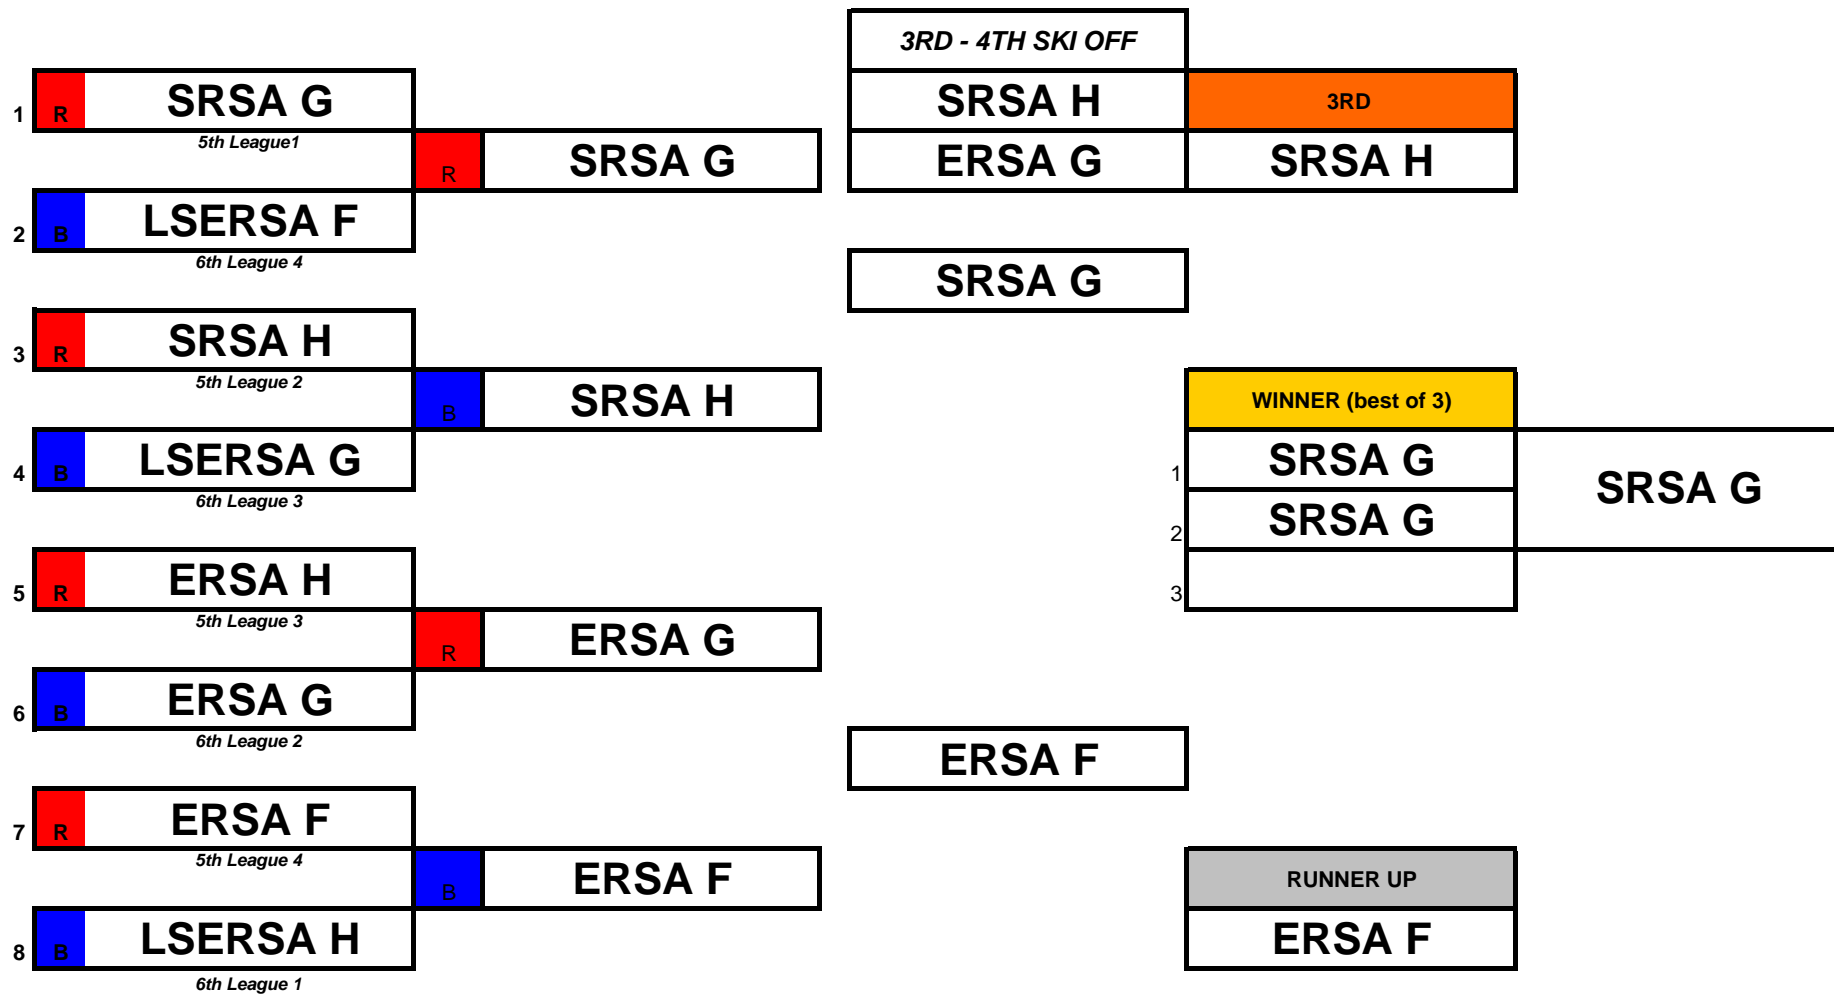

POSITION	TEAM	POINTS
1ST	SRSA A	28
2ND	ERSA B	28
3RD	SRSA E	21
4TH	LSERSA D	16
5TH	ERSA H	11
6TH	LSERSA G	6

Note:
 BOTH TEAMS GAINED 4 POINTS FROM THEIR RACES AGAINST EACH OTHER , THEREFORE A RACE OFF WAS REQUIRED TO DETERMINE FINAL POSITION

LEAGUE 4

	ROUND 1	ROUND 2	ROUND 3	ROUND 4	ROUND 5	ROUND 6	ROUND 7	ROUND 8	ROUND 9	ROUND 10	TOTALS
SRSA C	0	3	3	3	1	3	3	3	3	3	25
LSERSA C	3	0	3	1	3	0	3	3	0	3	19
ERSA C	3	3	3	3	3	3	3	3	3	1	28
SRSA F	1	3	1	3	3	1	1	1	1	3	18
LSERSA F	0	0	1	1	1	1	1	1	1	1	8
ERSA F	3	0	1	1	1	3	1	1	3	0	14

POSITION	TEAM	POINTS
1ST	ERSA C	28
2ND	SRSA C	25
3RD	LSERSA C	19
4TH	SRSA F	18
5TH	ERSA F	14
6TH	LSERSA F	8

TRI REGIONAL TEAM EVENT 2010

KNOCKOUT STAGE (SHIELD COMPETITION)

TRI REGIONAL TEAM EVENT 2010

KNOCKOUT STAGE (PLATE COMPETITION)