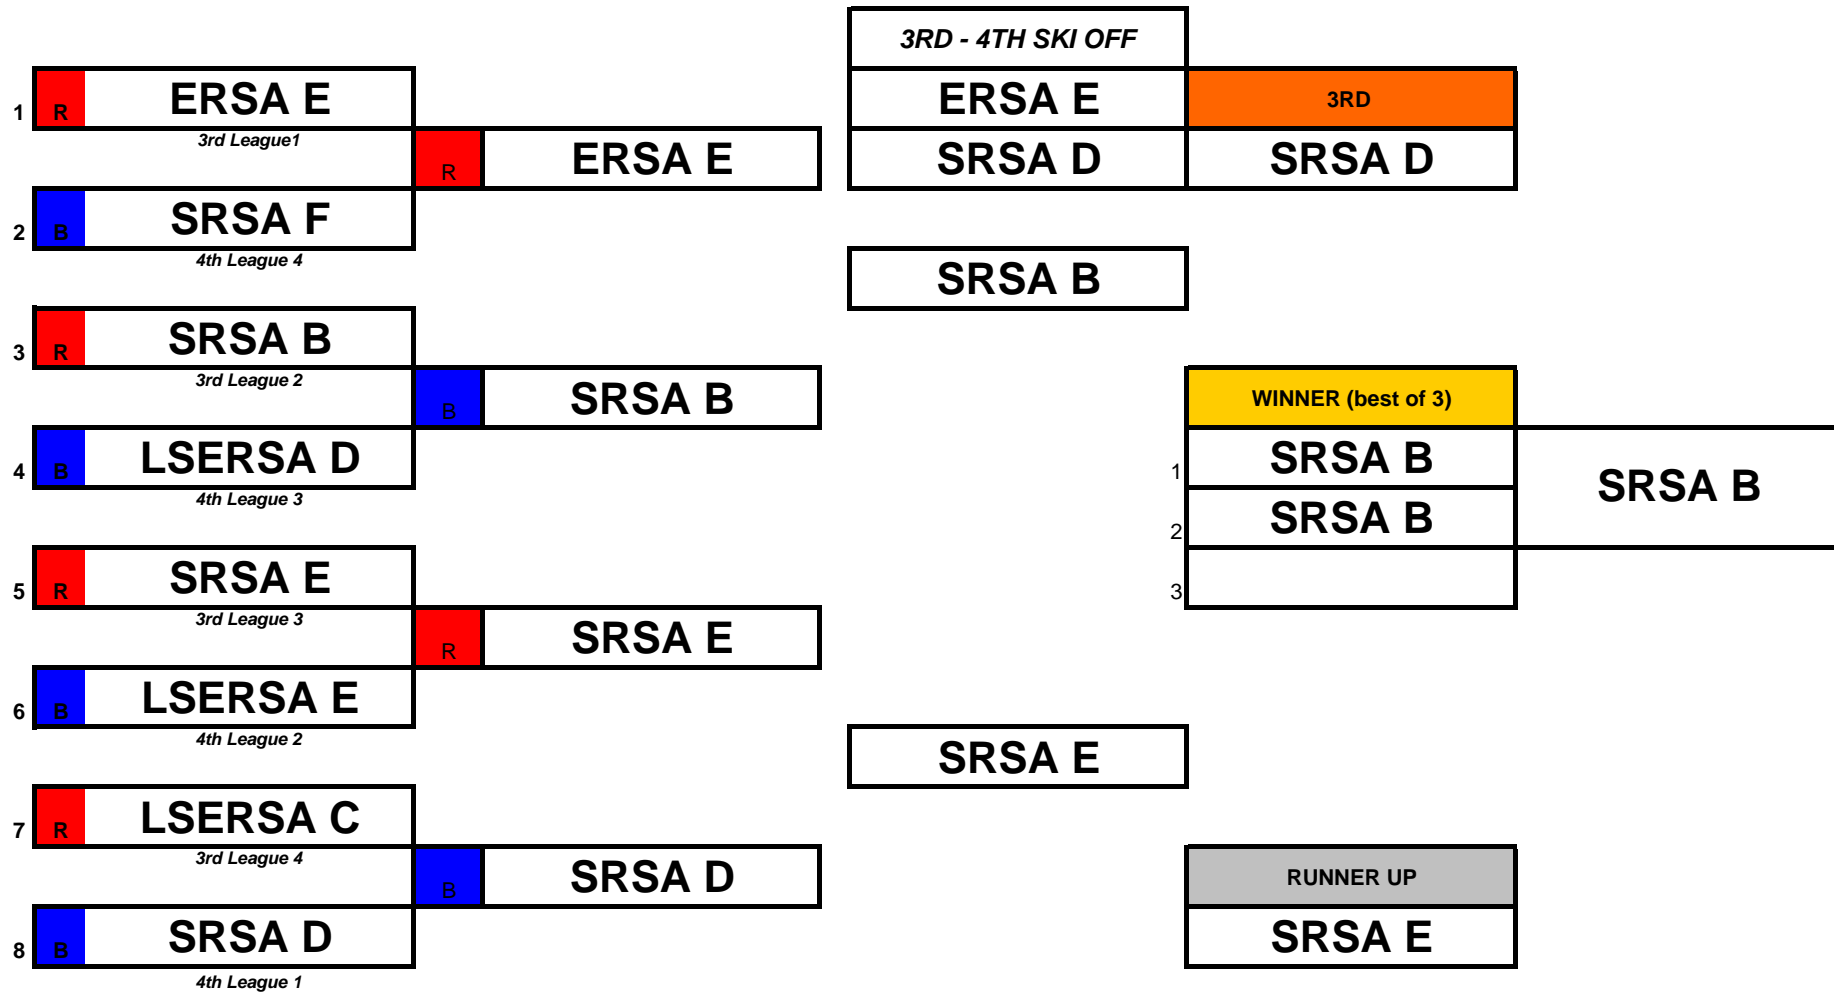

POSITION	TEAM	POINTS
1ST	SRSA A	28
2ND	ERSA B	28
3RD	SRSA E	21
4TH	LSERSA D	16
5TH	ERSA H	11
6TH	LSERSA G	6

Note:
 BOTH TEAMS GAINED 4 POINTS FROM THEIR RACES AGAINST EACH OTHER , THEREFORE A RACE OFF WAS REQUIRED TO DETERMINE FINAL POSITION

LEAGUE 4

	ROUND 1	ROUND 2	ROUND 3	ROUND 4	ROUND 5	ROUND 6	ROUND 7	ROUND 8	ROUND 9	ROUND 10	TOTALS
SRSA C	0	3	3	3	1	3	3	3	3	3	25
LSERSA C	3	0	3	1	3	0	3	3	0	3	19
ERSA C	3	3	3	3	3	3	3	3	3	1	28
SRSA F	1	3	1	3	3	1	1	1	1	3	18
LSERSA F	0	0	1	1	1	1	1	1	1	1	8
ERSA F	3	0	1	1	1	3	1	1	3	0	14

POSITION	TEAM	POINTS
1ST	ERSA C	28
2ND	SRSA C	25
3RD	LSERSA C	19
4TH	SRSA F	18
5TH	ERSA F	14
6TH	LSERSA F	8

TRI REGIONAL TEAM EVENT 2010

KNOCKOUT STAGE (SHIELD COMPETITION)

TRI REGIONAL TEAM EVENT 2010

KNOCKOUT STAGE (PLATE COMPETITION)

TRI REGIONAL TEAM EVENT 2010

KNOCKOUT STAGE (MAIN EVENT)