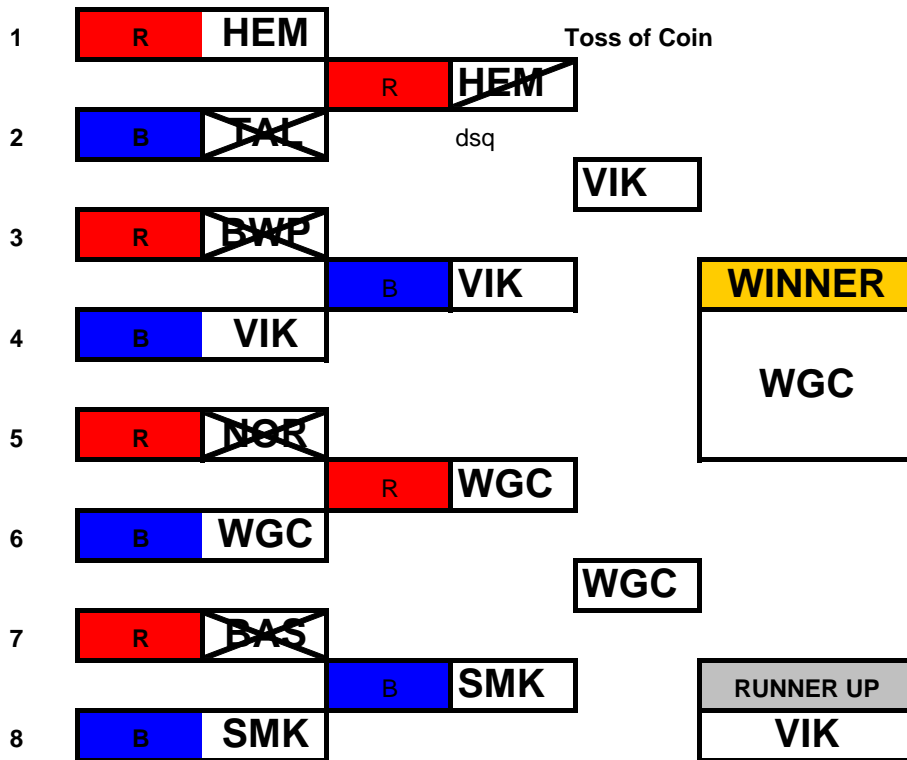

ERSA Summer League - 2011

WGC Dual Slalom Event

Childrens Age Group

Open "A" Age Group

ERSA Summer League - 2011

Open "B" Age Groups

Senior / Masters Age Group

ERSA Summer League - 2011

SMK Dual Slalom Event

1

Childrens Age Group

Open "A" Age Group

ERSA Summer League - 2011

Open "B" Age Groups

Senior / Masters Age Group

ERSA Summer League - 2011

NOR Dual Slalom Event

Childrens Age Group

Open "A" Age Group

ERSA Summer League - 2011

Open "B" Age Groups

Senior / Masters Age Group

ERSA Summer League - 2011

HEM Dual Slalom Event