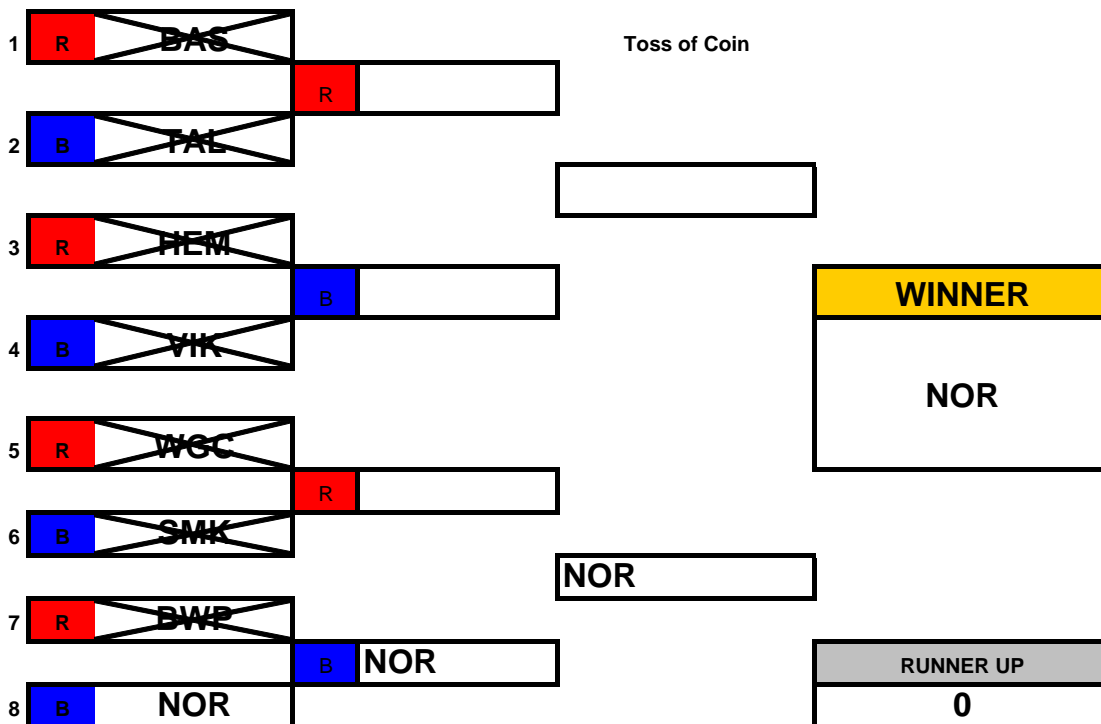

ERSA Summer League - 2011

WGC Dual Slalom Event

Childrens Age Group

Open "A" Age Group

ERSA Summer League - 2011

Open "B" Age Groups

Senior / Masters Age Group

ERSA Summer League - 2011

SMK Dual Slalom Event

1

Childrens Age Group

Open "A" Age Group

ERSA Summer League - 2011

Open "B" Age Groups

Senior / Masters Age Group

ERSA Summer League - 2011