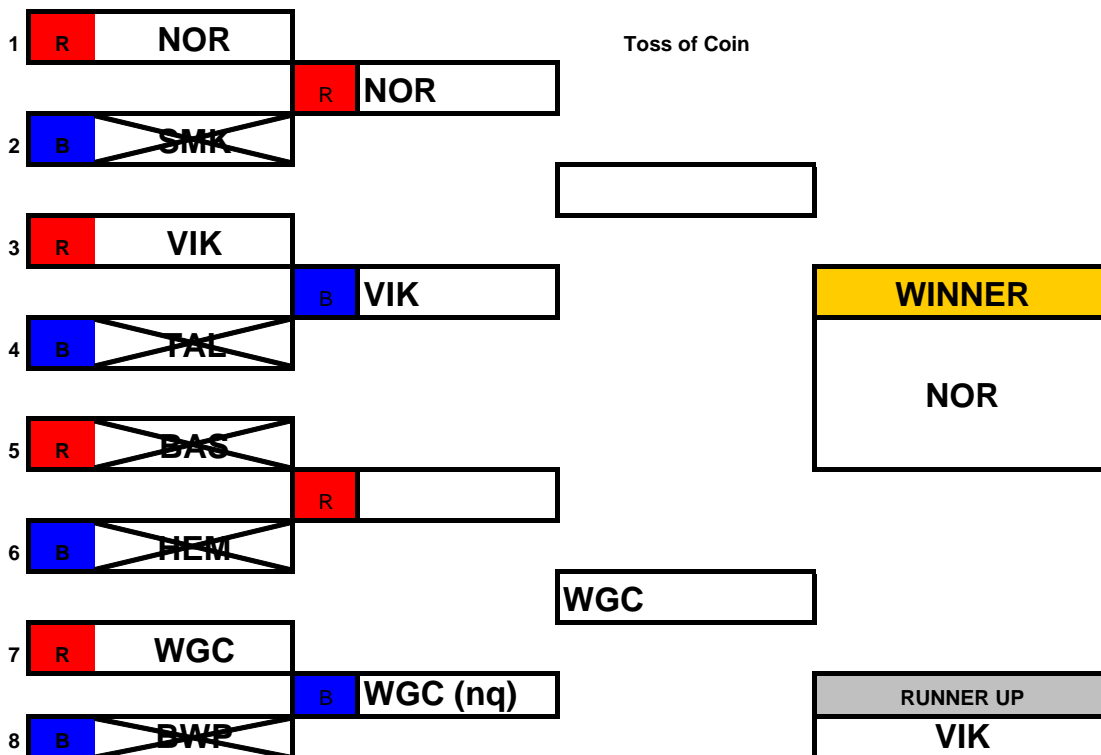

NOR Dual Slalom Event

Childrens Age Group

Open "A" Age Group

ERSA Summer League - 2011

Open "B" Age Groups

Senior / Masters Age Group

ERSA Summer League - 2011

HEM Dual Slalom Event