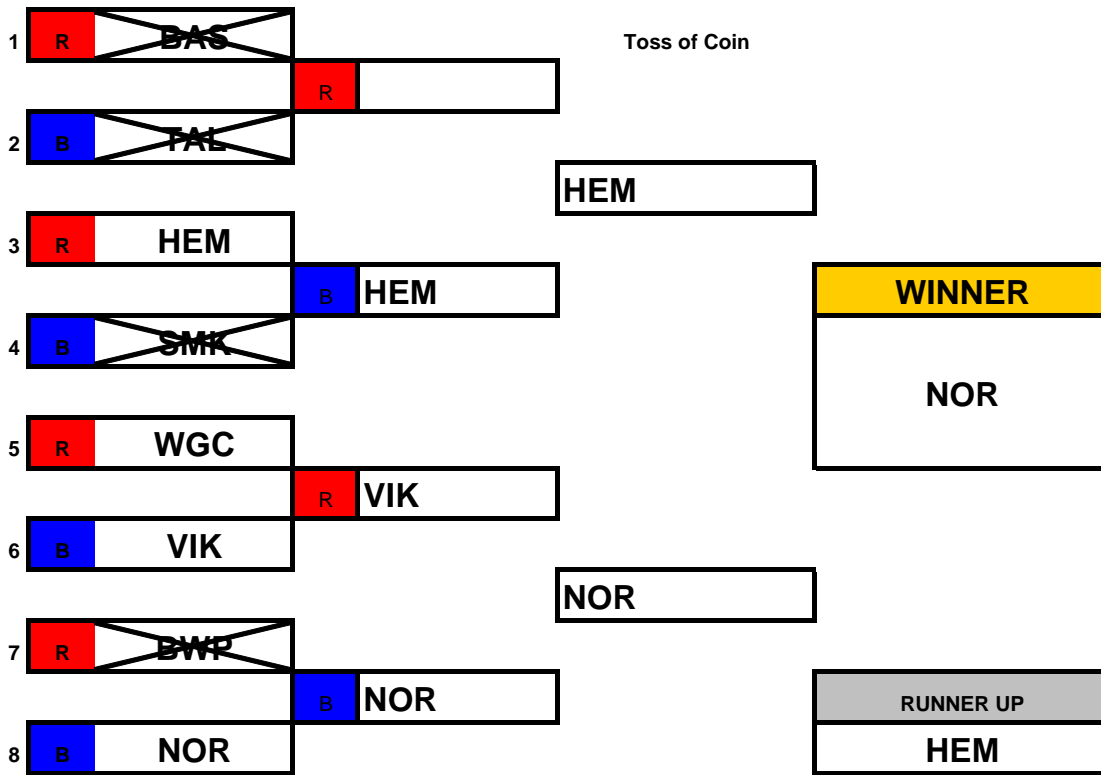

ERSA Summer League - 2011

WGC Dual Slalom Event

Childrens Age Group

Open "A" Age Group

ERSA Summer League - 2011

Open "B" Age Groups

Senior / Masters Age Group

ERSA Summer League - 2011

SMK Dual Slalom Event

1

Childrens Age Group

Open "A" Age Group

ERSA Summer League - 2011

Open "B" Age Groups

Senior / Masters Age Group

ERSA Summer League - 2011