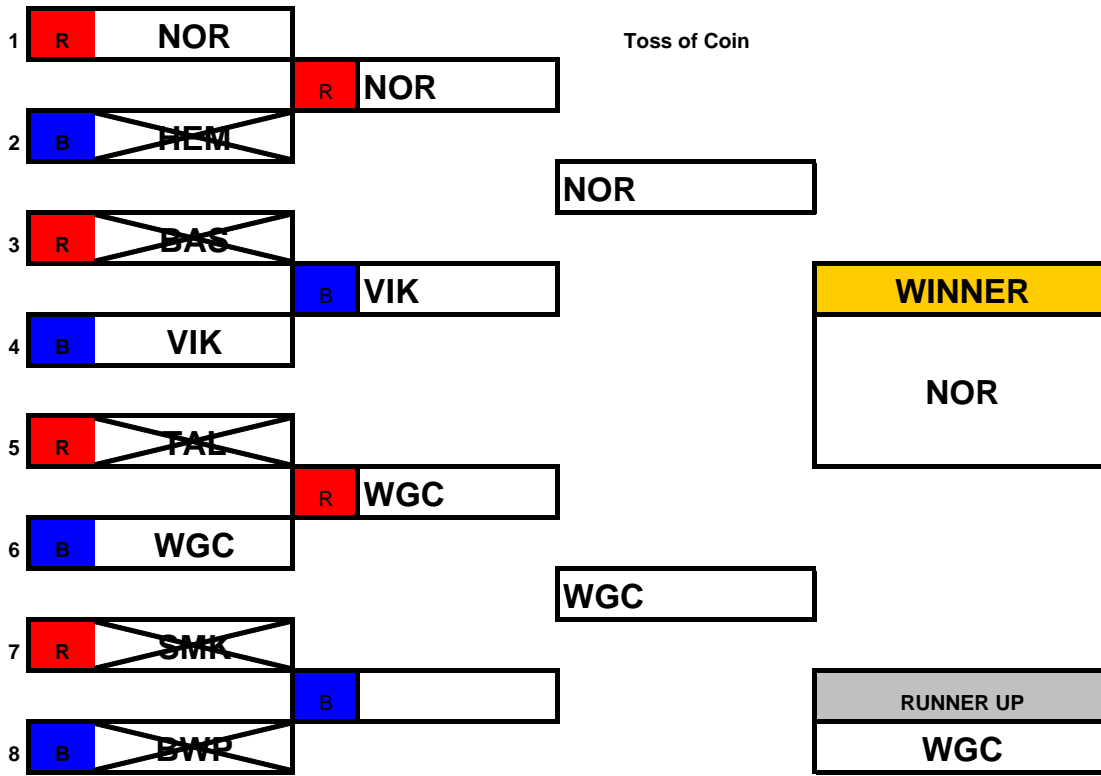

SMK Dual Slalom Event

1

Childrens Age Group

Open "A" Age Group

ERSA Summer League - 2011

Open "B" Age Groups

Senior / Masters Age Group

ERSA Summer League - 2011

NOR Dual Slalom Event

Childrens Age Group

Open "A" Age Group

ERSA Summer League - 2011

Open "B" Age Groups

Senior / Masters Age Group

ERSA Summer League - 2011

HEM Dual Slalom Event

Childrens Age Group

Open "A" Age Group

ERSA Summer League - 2011

HEM Dual Slalom Event Open "B" Age Groups

Senior / Masters Age Group

ERSA Summer League - 2011

VIK Dual Slalom Event

Childrens Age Group