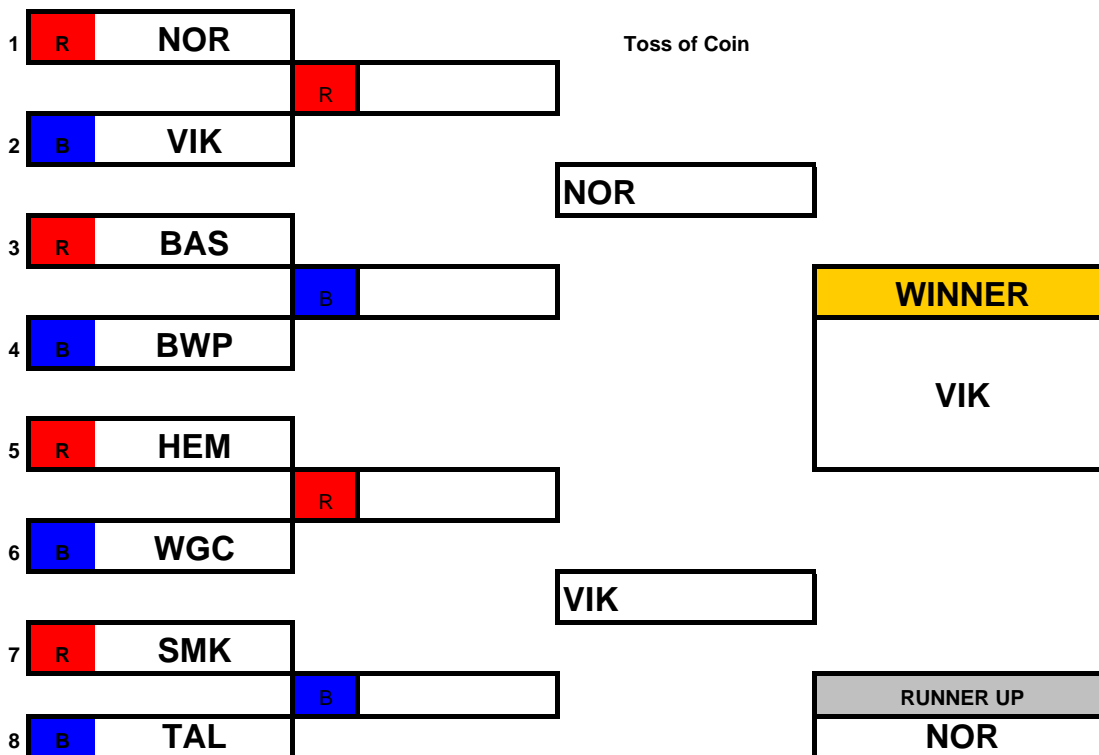

Open "A" Age Group

ERSA Summer League - 2011

Open "B" Age Groups

Senior / Masters Age Group

ERSA Summer League - 2011

BAS Dual Slalom Event

Childrens Age Group

Open "A" Age Group