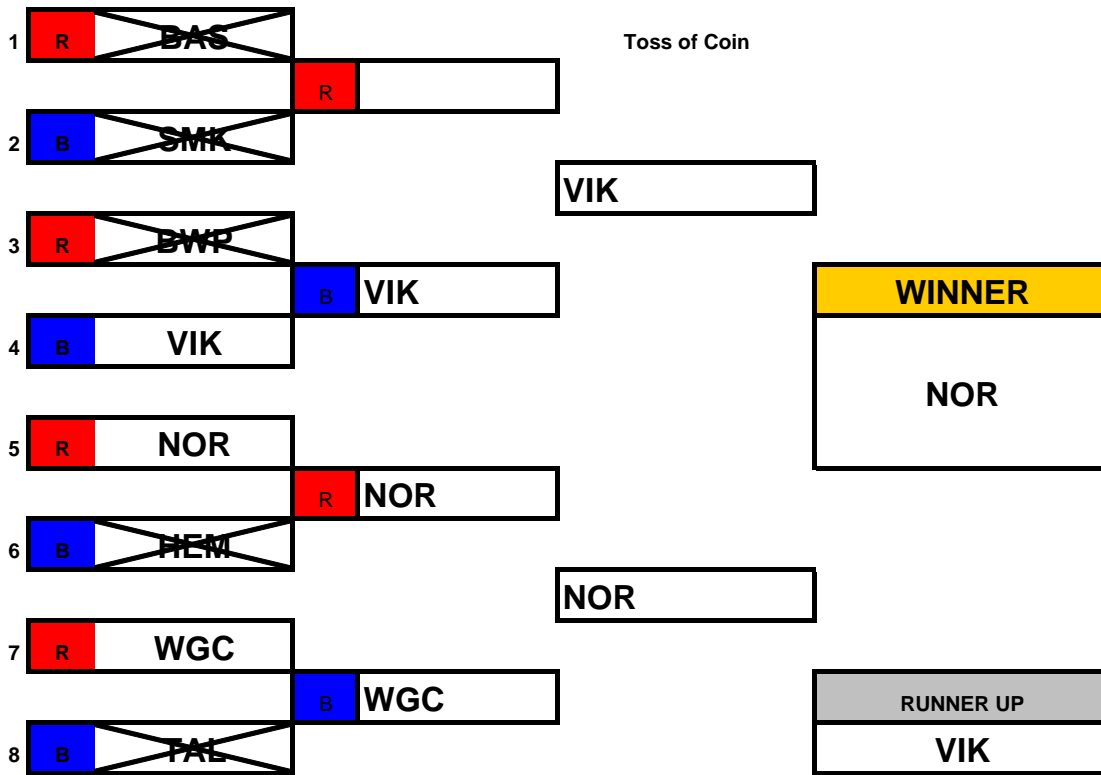

SMK Dual Slalom Event

1

Childrens Age Group

Open "A" Age Group

ERSA Summer League - 2011

Open "B" Age Groups

Senior / Masters Age Group

ERSA Summer League - 2011

NOR Dual Slalom Event

Childrens Age Group

Open "A" Age Group

ERSA Summer League - 2011

Open "B" Age Groups

Senior / Masters Age Group

ERSA Summer League - 2011

HEM Dual Slalom Event