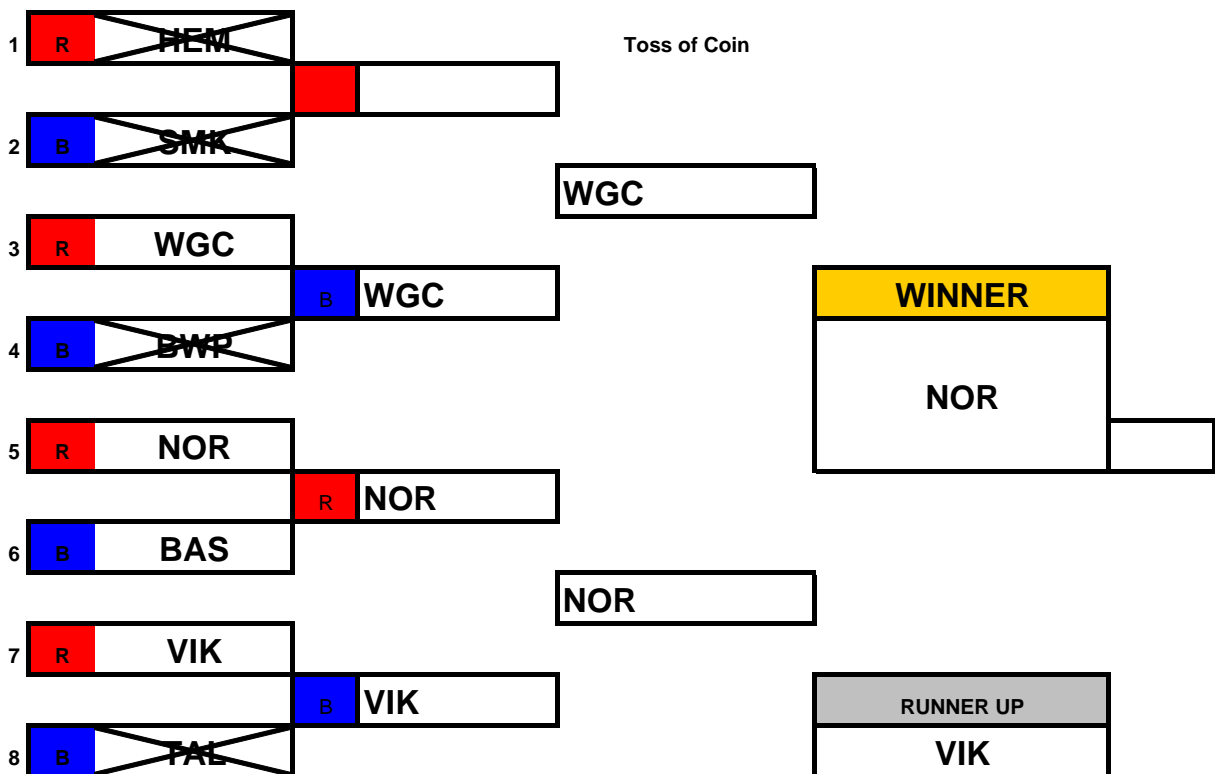

SMK Dual Slalom Event

1

Childrens Age Group

Open "A" Age Group

ERSA Summer League - 2011

Open "B" Age Groups

Senior / Masters Age Group

ERSA Summer League - 2011

NOR Dual Slalom Event

Childrens Age Group

Open "A" Age Group

ERSA Summer League - 2011

Open "B" Age Groups

Senior / Masters Age Group

ERSA Summer League - 2011

HEM Dual Slalom Event