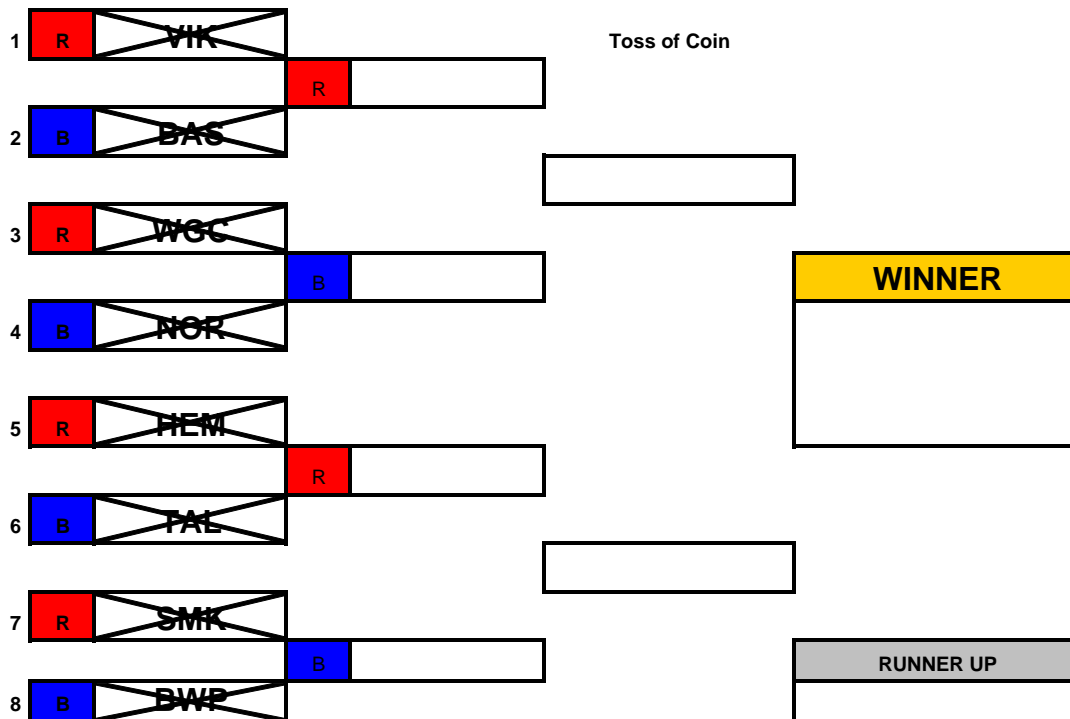

Childrens Age Group

Open "A" Age Group

ERSA Summer League - 2011

HEM Dual Slalom Event Open "B" Age Groups

Senior / Masters Age Group

ERSA Summer League - 2011

VIK Dual Slalom Event

Childrens Age Group