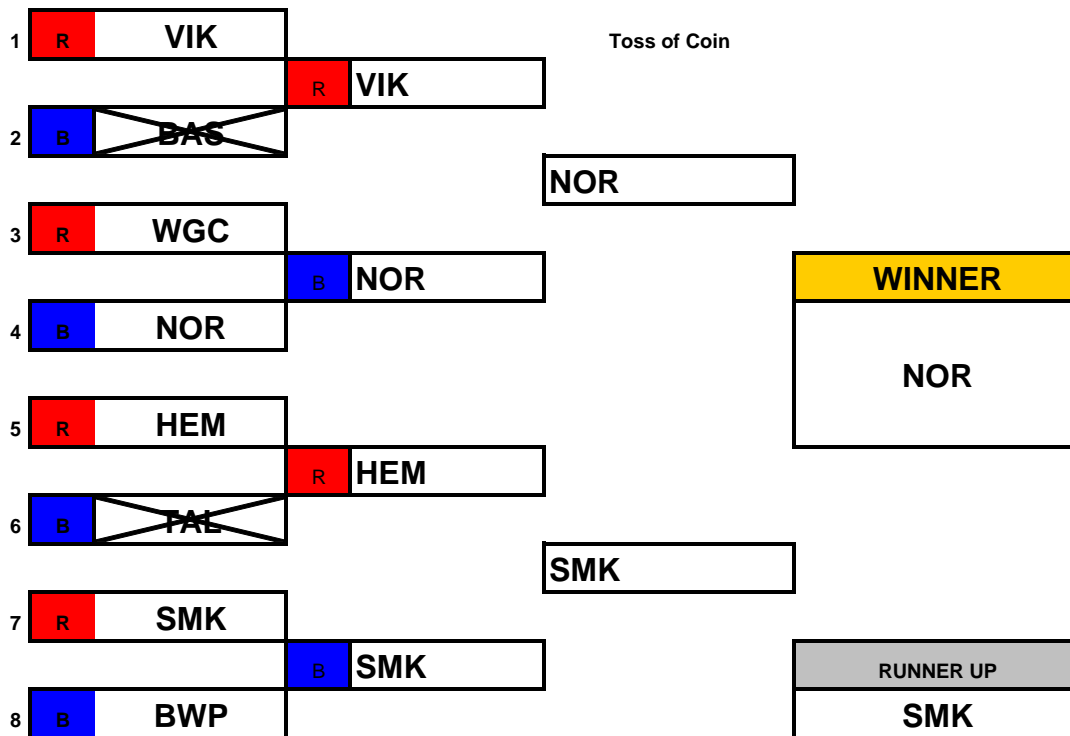

ERSA Summer League - 2011

HEM Dual Slalom Event

Childrens Age Group