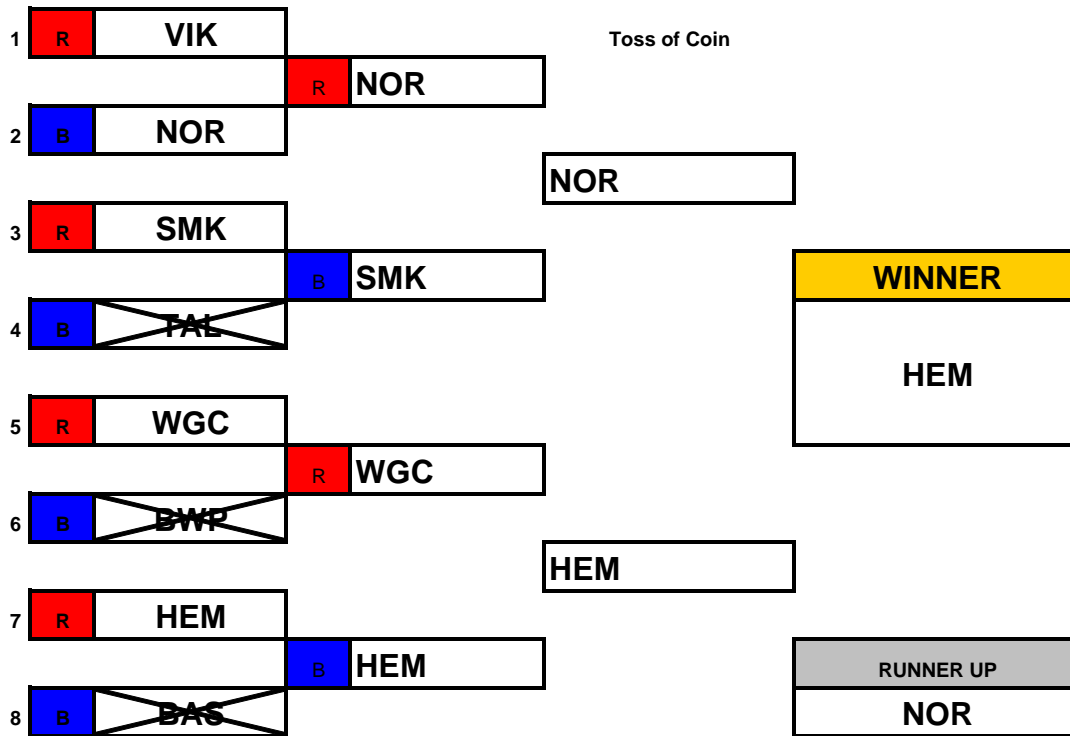

Childrens Age Group

Open "A" Age Group

ERSA Summer League - 2011

HEM Dual Slalom Event Open "B" Age Groups

Senior / Masters Age Group

ERSA Summer League - 2011

VIK Dual Slalom Event

Childrens Age Group