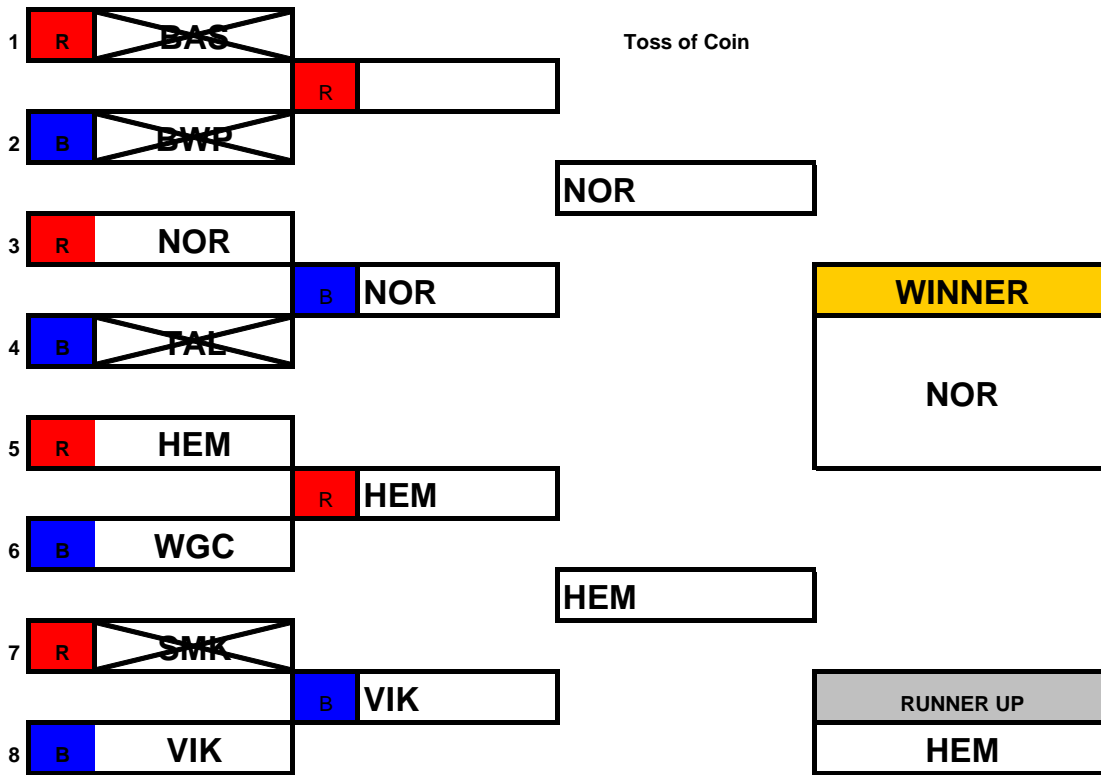

Childrens Age Group

Open "A" Age Group

ERSA Summer League - 2011

HEM Dual Slalom Event Open "B" Age Groups

Senior / Masters Age Group

ERSA Summer League - 2011

VIK Dual Slalom Event

Childrens Age Group