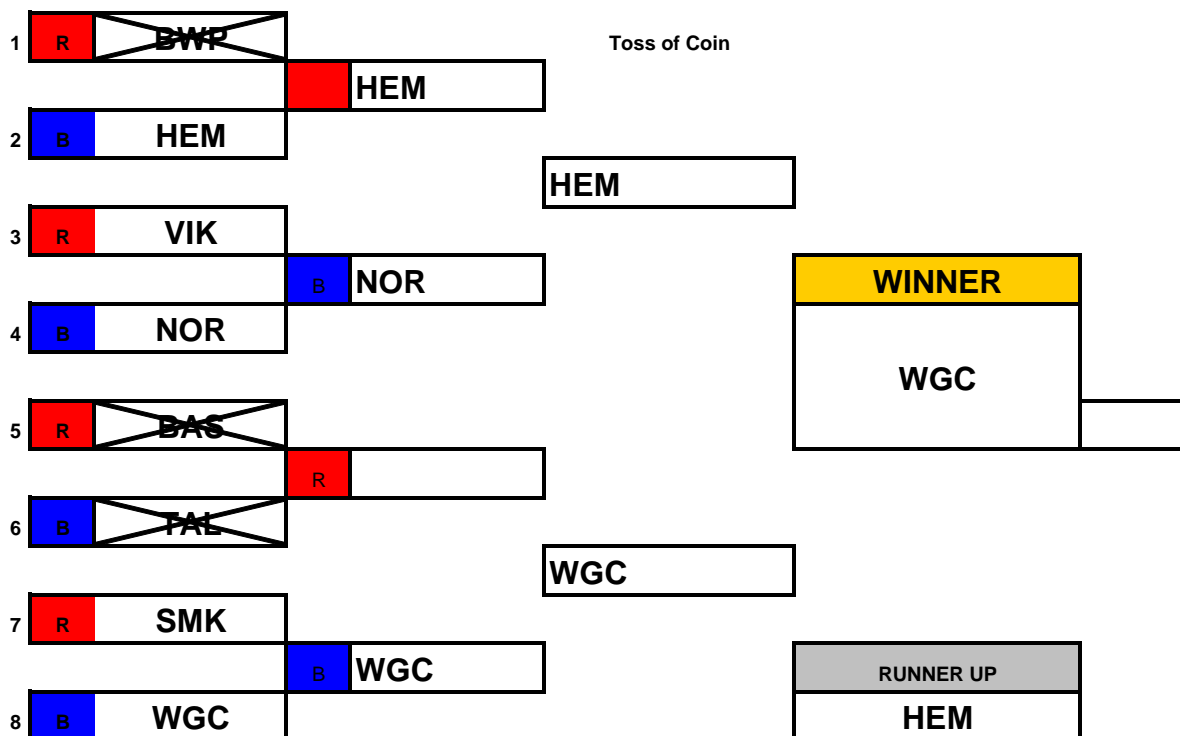

NOR Dual Slalom Event

Childrens Age Group

Open "A" Age Group

ERSA Summer League - 2011

Open "B" Age Groups

Senior / Masters Age Group

ERSA Summer League - 2011

HEM Dual Slalom Event

Childrens Age Group

Open "A" Age Group

ERSA Summer League - 2011

HEM Dual Slalom Event Open "B" Age Groups

Senior / Masters Age Group

ERSA Summer League - 2011

VIK Dual Slalom Event

Childrens Age Group