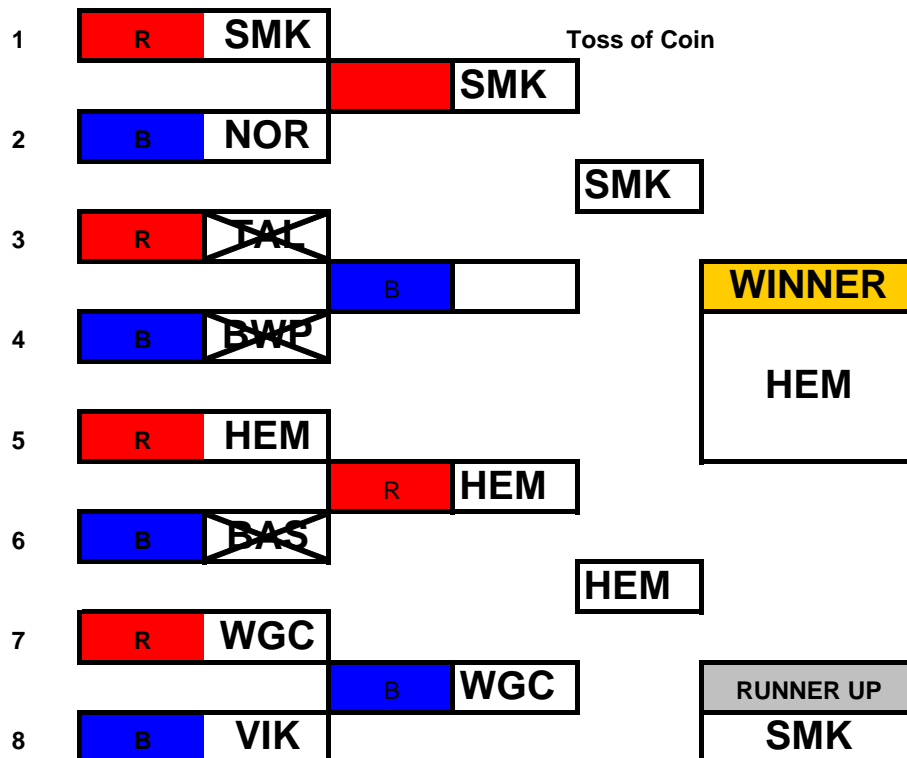

ERSA Summer League - 2011

WGC Dual Slalom Event

Childrens Age Group

Open "A" Age Group

ERSA Summer League - 2011

Open "B" Age Groups

Senior / Masters Age Group

ERSA Summer League - 2011

SMK Dual Slalom Event

1

Childrens Age Group

Open "A" Age Group

ERSA Summer League - 2011

Open "B" Age Groups

Senior / Masters Age Group

ERSA Summer League - 2011