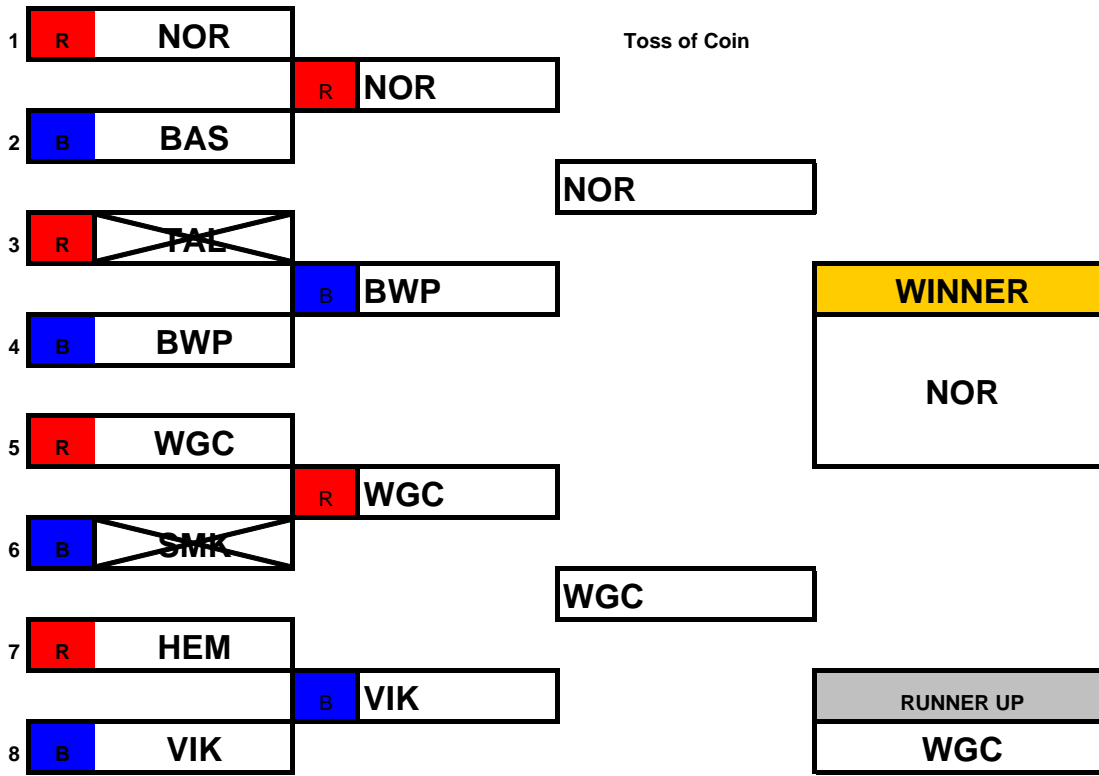

ERSA Summer League - 2011

Open "B" Age Groups