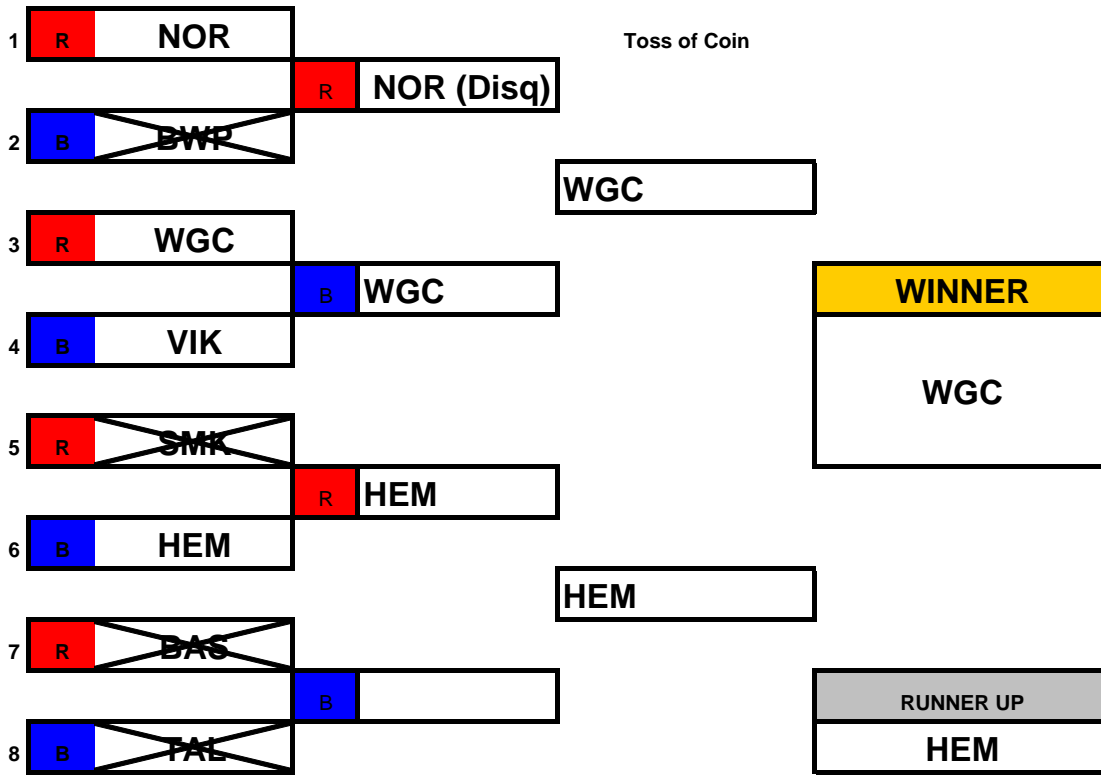

ERSA Summer League - 2011

WGC Dual Slalom Event

Childrens Age Group

Open "A" Age Group

ERSA Summer League - 2011

Open "B" Age Groups

Senior / Masters Age Group

ERSA Summer League - 2011

SMK Dual Slalom Event

1

Childrens Age Group

Open "A" Age Group

ERSA Summer League - 2011

Open "B" Age Groups

Senior / Masters Age Group

ERSA Summer League - 2011

NOR Dual Slalom Event

Childrens Age Group

Open "A" Age Group

ERSA Summer League - 2011

Open "B" Age Groups

Senior / Masters Age Group

ERSA Summer League - 2011

HEM Dual Slalom Event