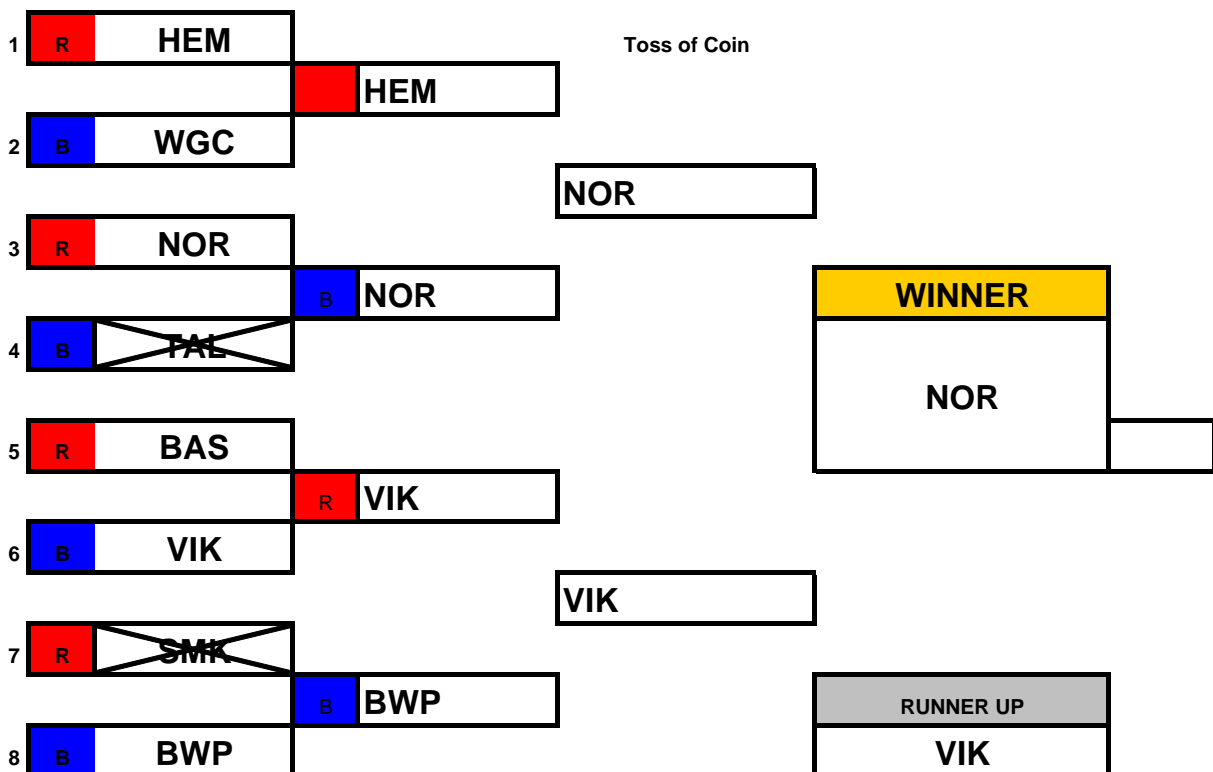

Open "A" Age Group