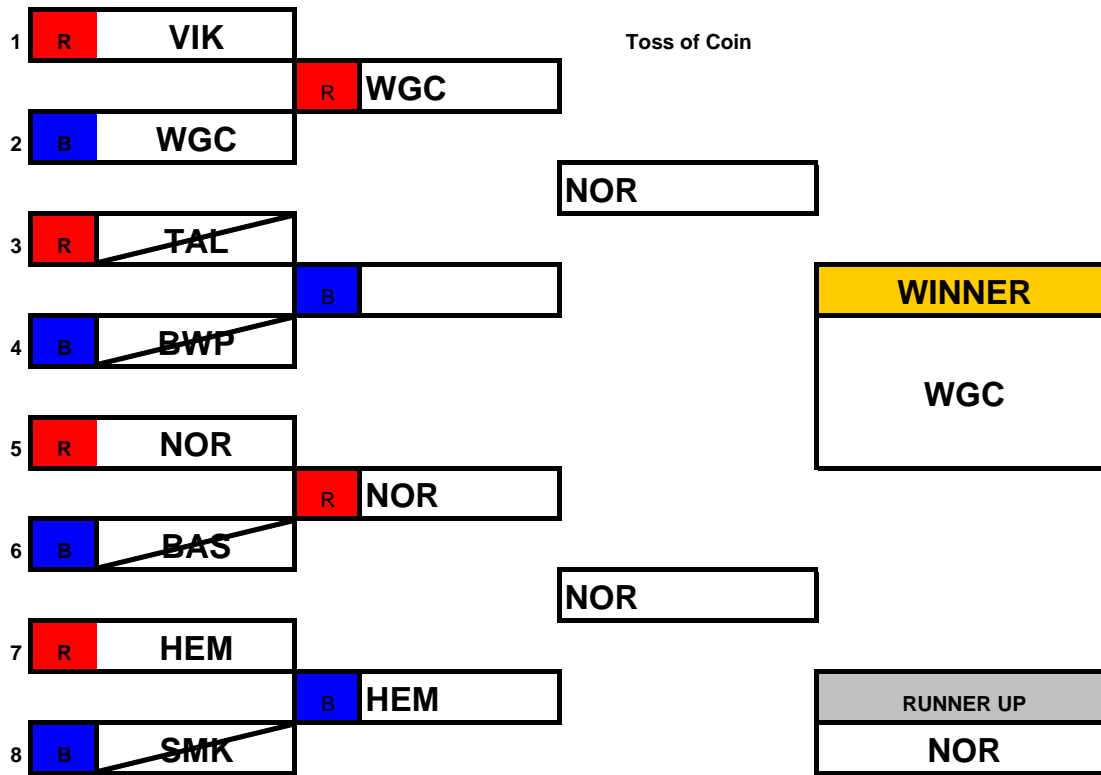

Childrens Age Group

Open "A" Age Group

ERSA Summer League - 2011

HEM Dual Slalom Event Open "B" Age Groups

Senior / Masters Age Group

ERSA Summer League - 2011

VIK Dual Slalom Event

Childrens Age Group

Open "A" Age Group

ERSA Summer League - 2011

Open "B" Age Groups

Senior / Masters Age Group

ERSA Summer League - 2011

BAS Dual Slalom Event

Childrens Age Group

Open "A" Age Group

ERSA Summer League - 2011

Open "B" Age Groups

Senior / Masters Age Group