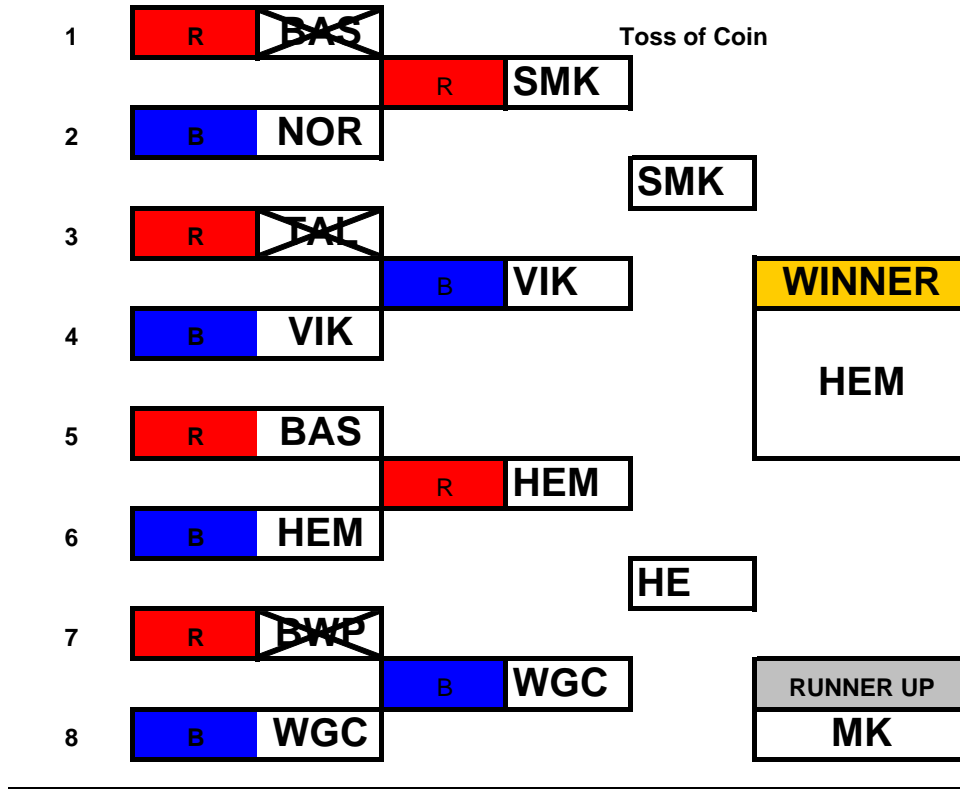

ERSA Summer League - 2011

WGC Dual Slalom Event

Childrens Age Group

Open "A" Age Group

ERSA Summer League - 2011

Open "B" Age Groups

Senior / Masters Age Group

ERSA Summer League - 2011

SMK Dual Slalom Event

1

Childrens Age Group

Open "A" Age Group

ERSA Summer League - 2011

Open "B" Age Groups

Senior / Masters Age Group

ERSA Summer League - 2011