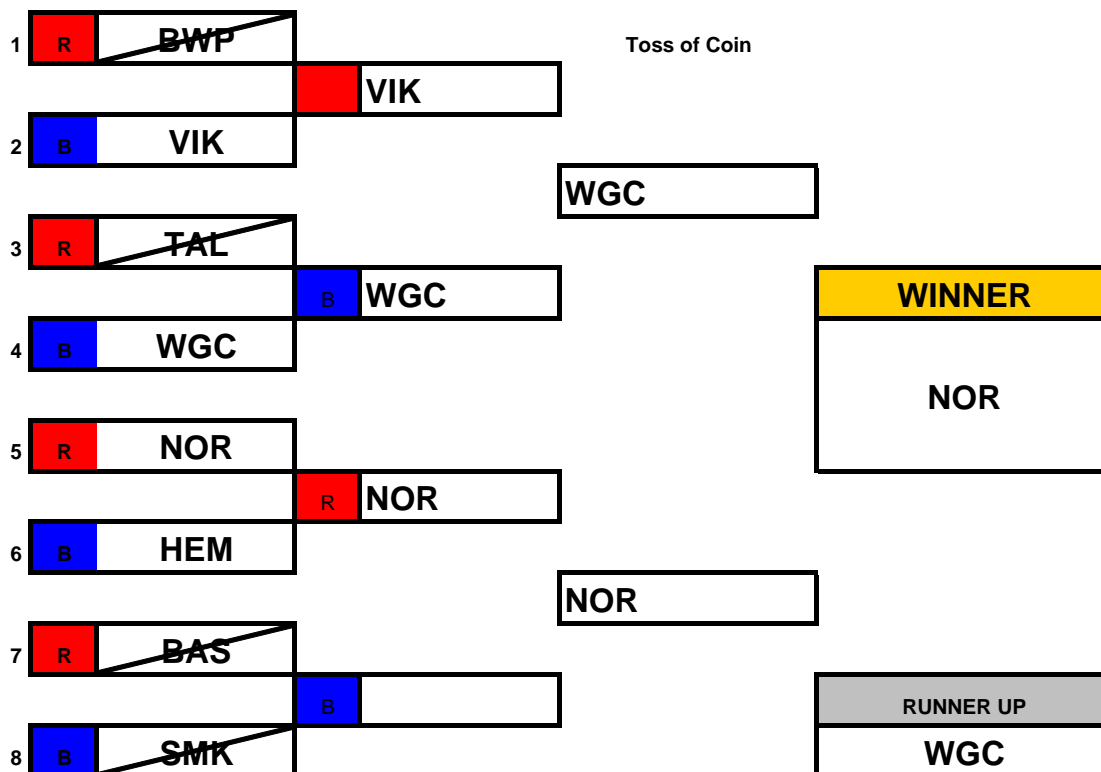

Open "A" Age Group

ERSA Summer League - 2011

Open "B" Age Groups

Senior / Masters Age Group

ERSA Summer League - 2011

BAS Dual Slalom Event

Childrens Age Group

Open "A" Age Group

ERSA Summer League - 2011

Open "B" Age Groups

Senior / Masters Age Group