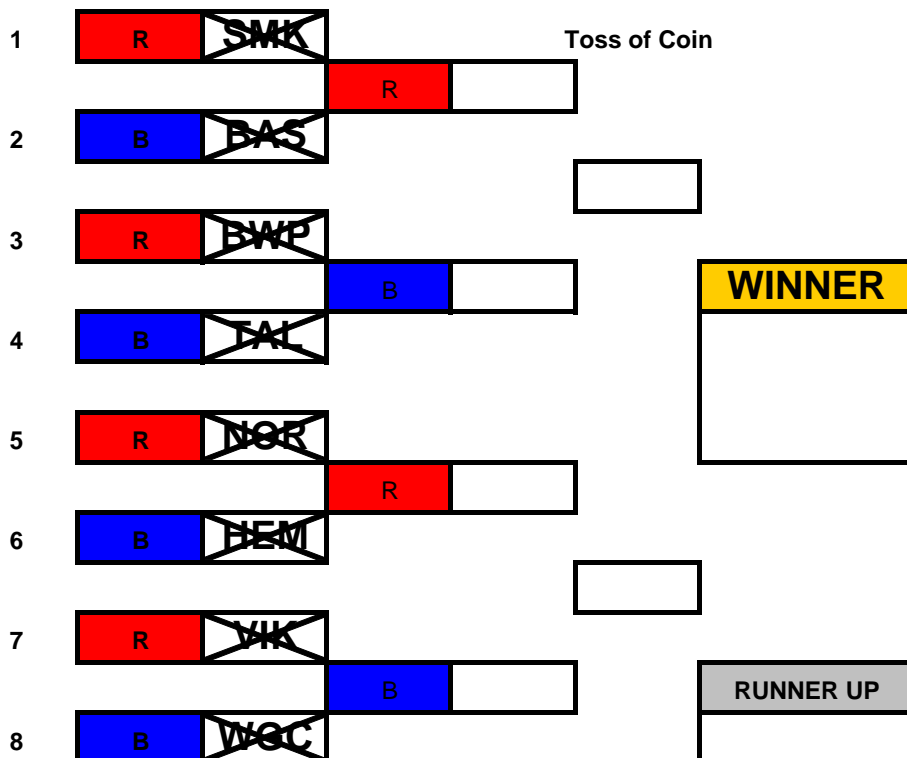

SMK Dual Slalom Event

1

Childrens Age Group

Open "A" Age Group

ERSA Summer League - 2011

Open "B" Age Groups

Senior / Masters Age Group

ERSA Summer League - 2011

NOR Dual Slalom Event

Childrens Age Group

Open "A" Age Group

ERSA Summer League - 2011

Open "B" Age Groups

Senior / Masters Age Group

ERSA Summer League - 2011

HEM Dual Slalom Event