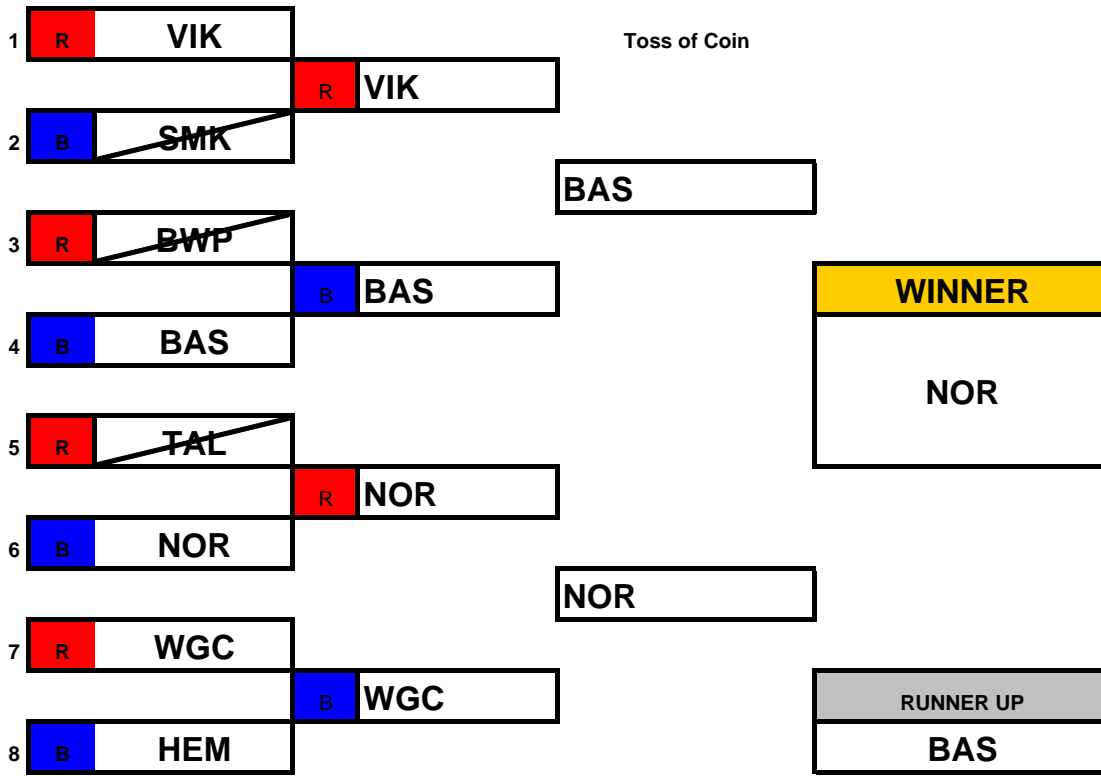

Open "A" Age Group

ERSA Summer League - 2011

Open "B" Age Groups

Senior / Masters Age Group

ERSA Summer League - 2011

BAS Dual Slalom Event

Childrens Age Group

Open "A" Age Group

ERSA Summer League - 2011

Open "B" Age Groups

Senior / Masters Age Group