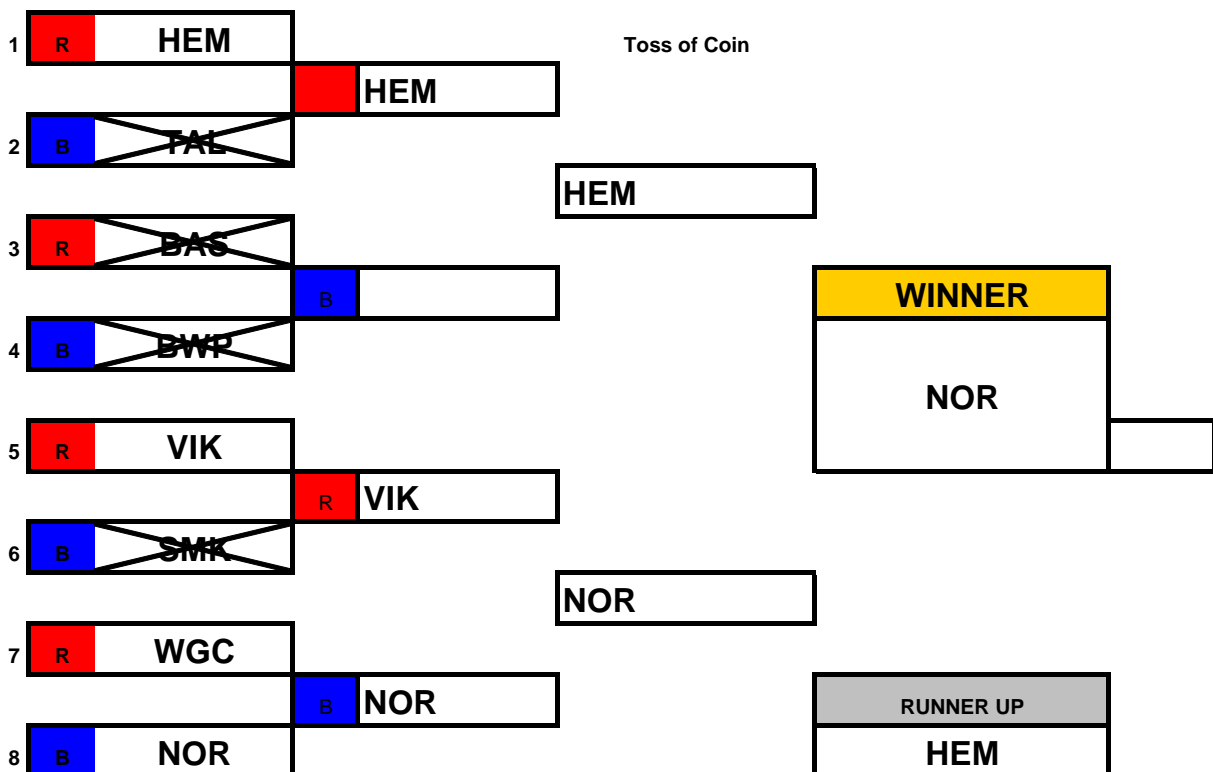

ERSA Summer League - 2011

WGC Dual Slalom Event

Childrens Age Group

Open "A" Age Group

ERSA Summer League - 2011

Open "B" Age Groups

Senior / Masters Age Group

ERSA Summer League - 2011

SMK Dual Slalom Event

1

Childrens Age Group

Open "A" Age Group

ERSA Summer League - 2011

Open "B" Age Groups

Senior / Masters Age Group

ERSA Summer League - 2011