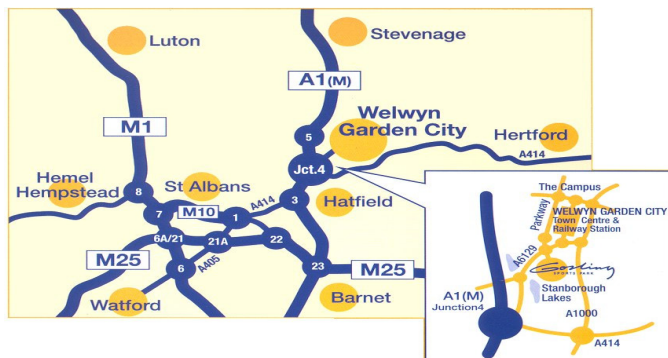

All ski poles must be fitted with rubber Bungs.

ERSA Race Rules apply.

Clear lubricant only – no coloured lubricant or solvent based products

Race Entry fee: £10 per racer

Postcode for Sat nav: **AL8 6XE**