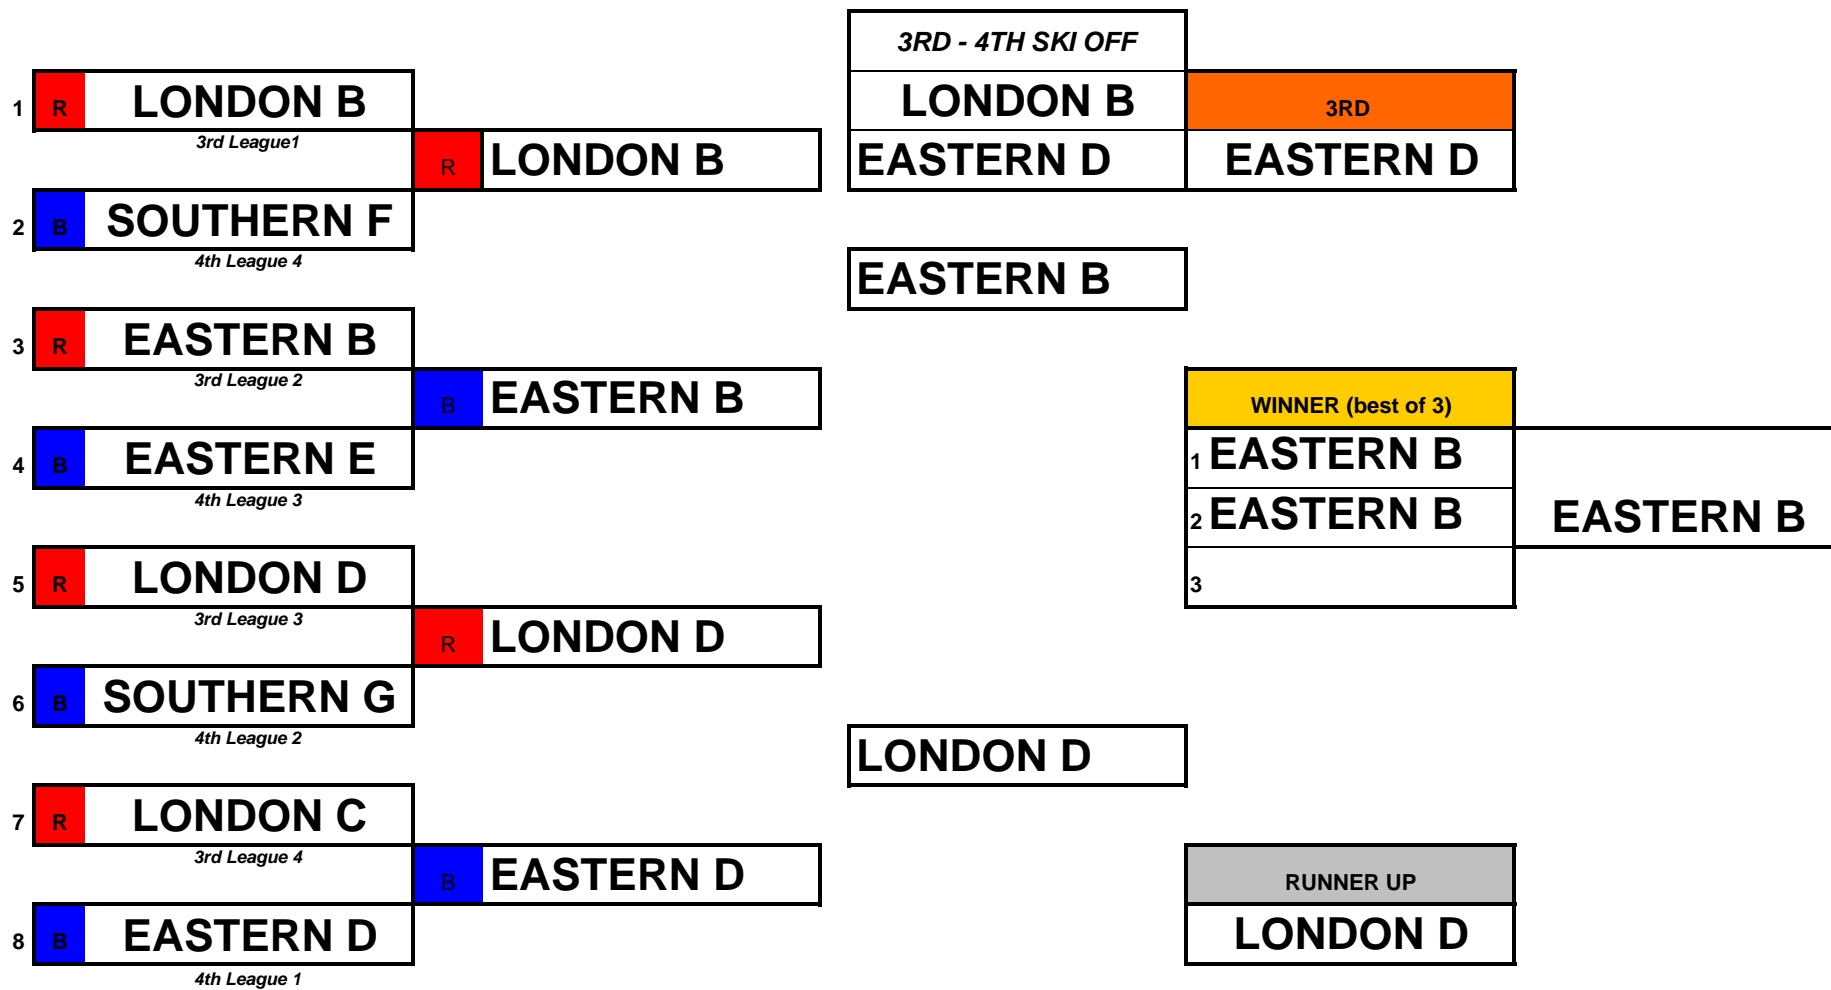

LSERSA TRI REGIONAL TEAM EVENT 2012

KNOCKOUT STAGE (MAIN EVENT)

LSERSA TRI REGIONAL TEAM EVENT 2012

KNOCKOUT STAGE (PLATE COMPETITION)

LSERSA TRI REGIONAL TEAM EVENT 2012

KNOCKOUT STAGE (SHIELD COMPETITION)