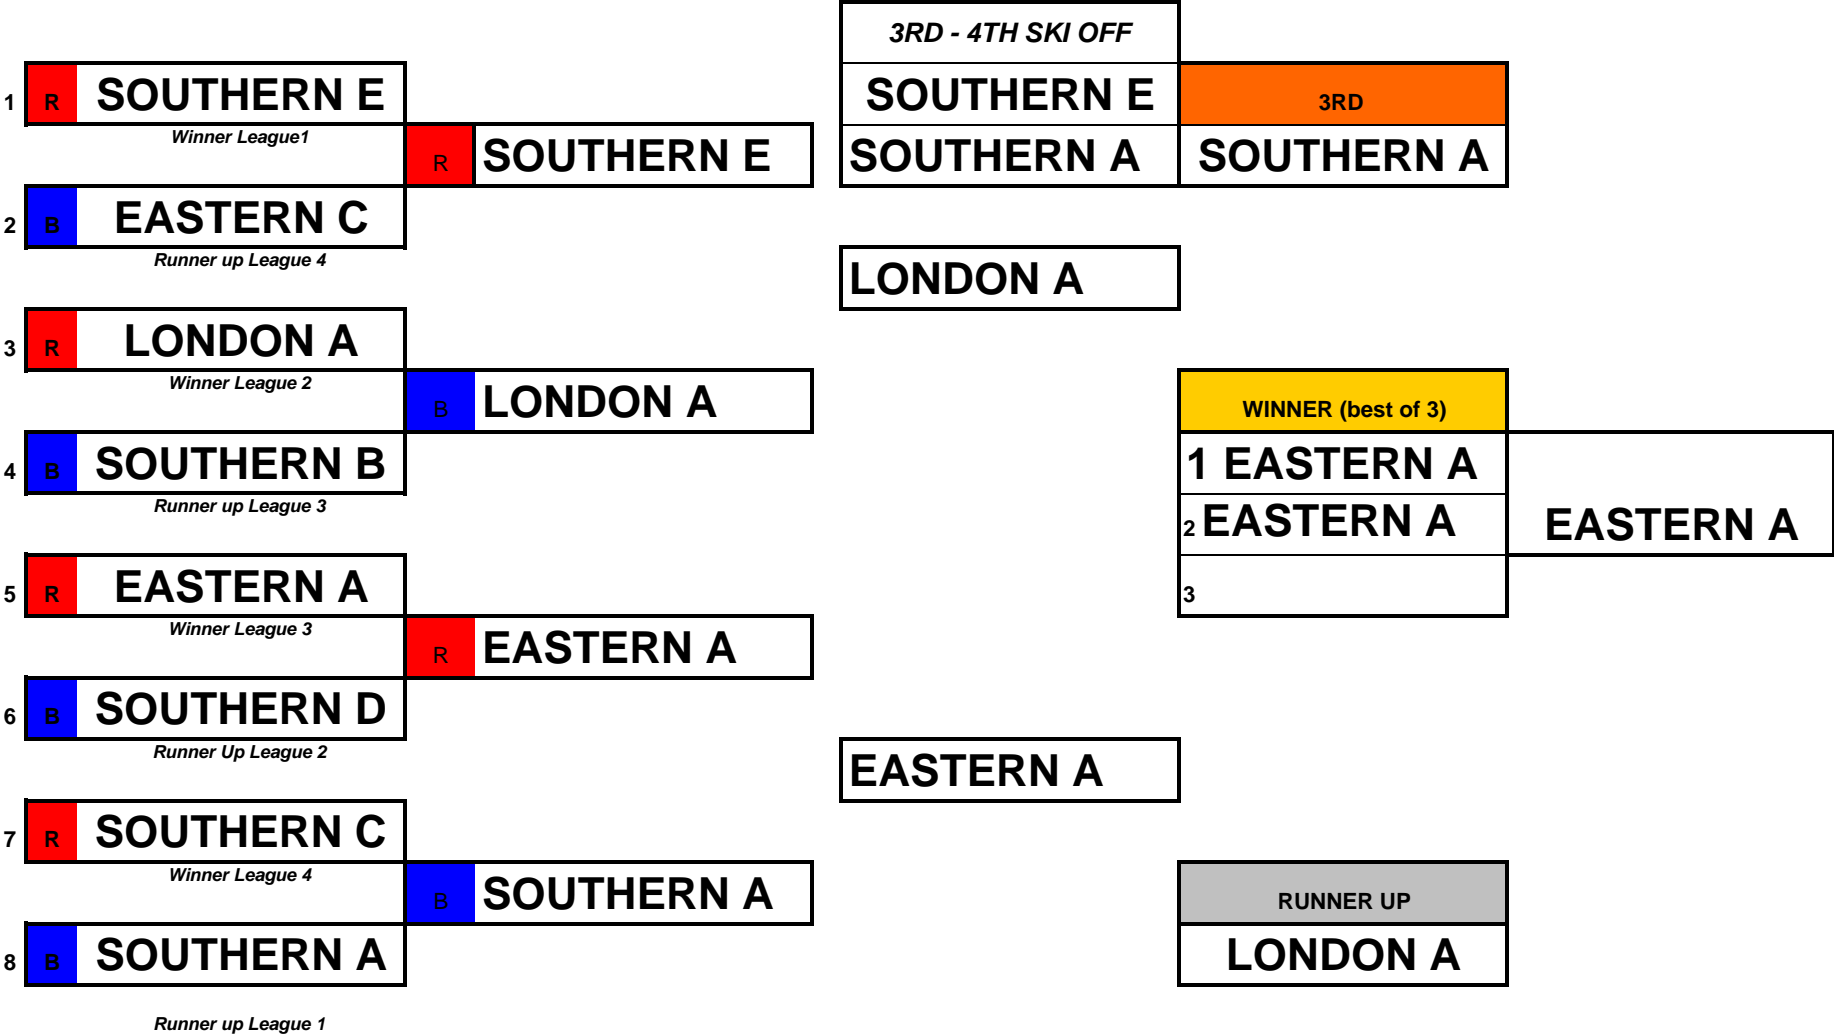

LSERSA TRI REGIONAL TEAM EVENT 2012

KNOCKOUT STAGE (MAIN EVENT)

LSERSA TRI REGIONAL TEAM EVENT 2012

KNOCKOUT STAGE (PLATE COMPETITION)

LSERSA TRI REGIONAL TEAM EVENT 2012

KNOCKOUT STAGE (SHIELD COMPETITION)