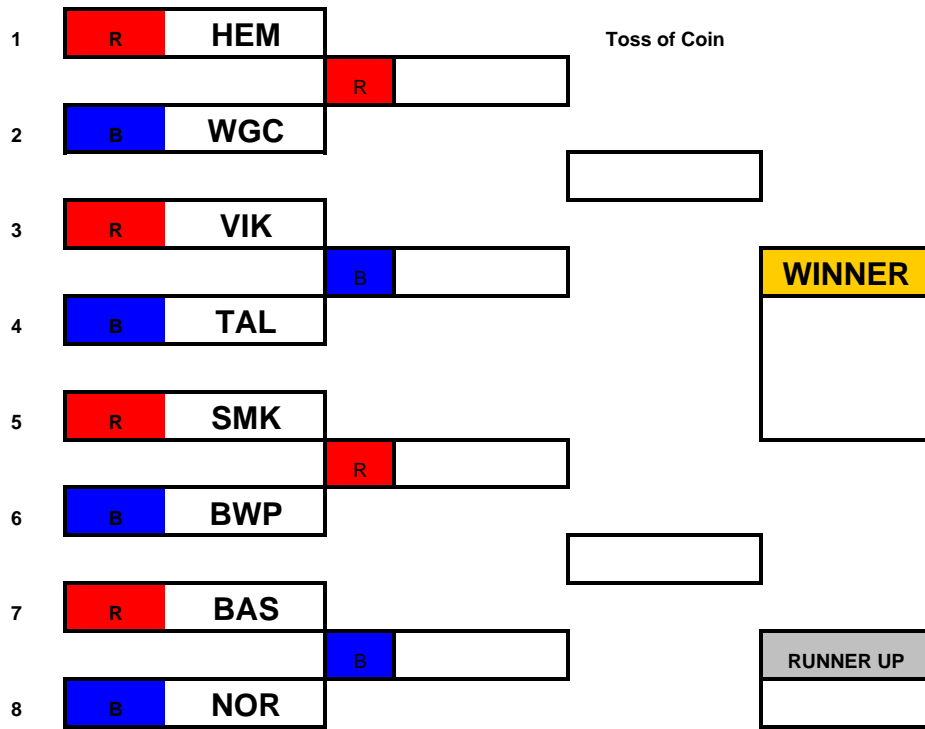

ERSA Summer League - 2013

Open "B" Age Groups