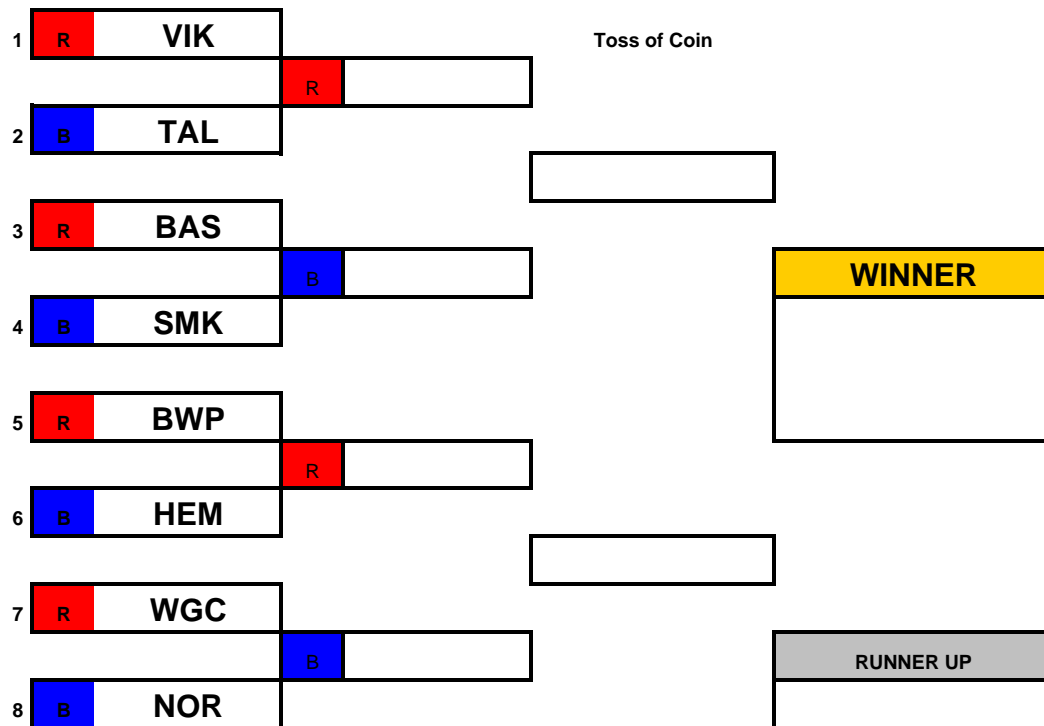

ERSA Summer League - 2013

NOR Dual Slalom Event

Childrens Age Group