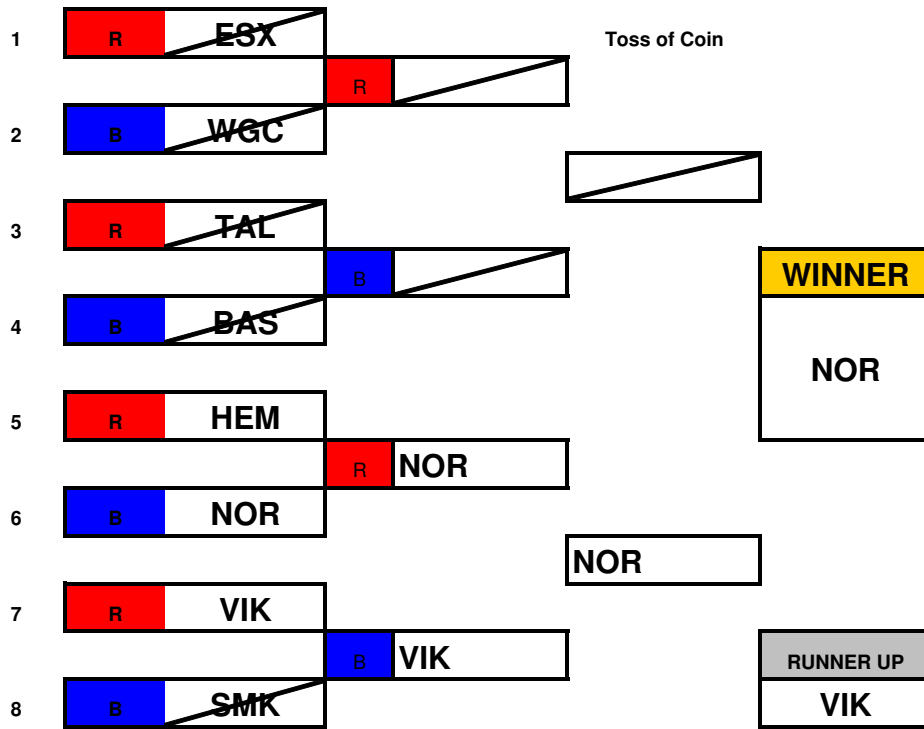

ERSA Summer League - 2013

TAL Dual Slalom Event

Childrens Age Group