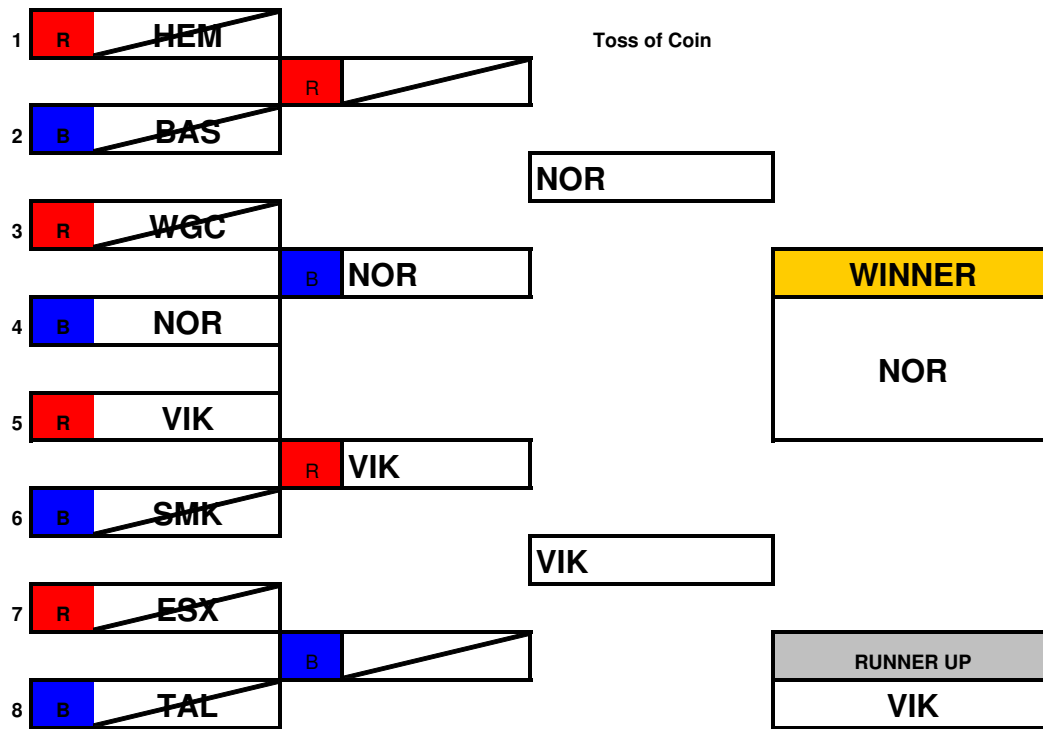

ERSA Summer League - 2013

Open "B" Age Groups