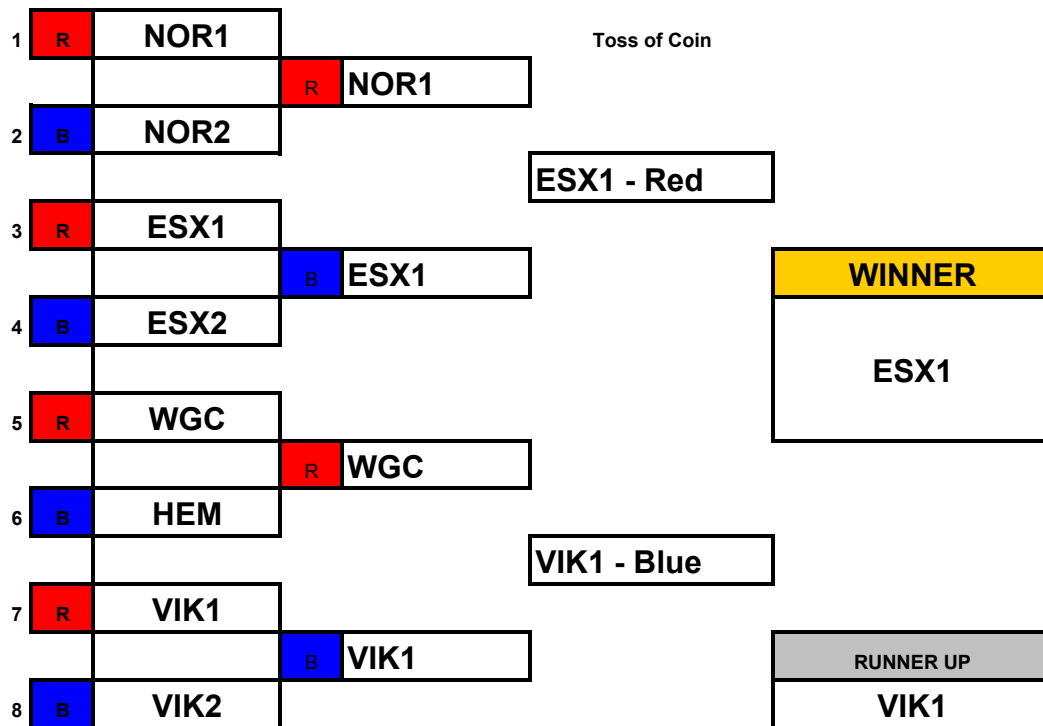

ERSA Summer League - 2015

Vikings Dual Slalom

Childrens Age Group

Open "A" Age Group

ERSA Summer League - 2015

Open "B" Age Groups

ERSA Summer League - 2015

Essex Dual Slalom

Childrens Age Group

Open "A" Age Group

ERSA Summer League - 2015

Open "B" Age Groups

ERSA Summer League - 2015

Tallington Dual Slalom

Childrens Age Group

Open "A" Age Group

Open "A" Age Group

1	R	NOR 1				
			R	NOR 1		
2	B	VIK 2				
					NOR 1	
3	R	WGC				
			B	NOR 2		
4	B	NOR 2				
						WINNER
						NOR 1
5	R	HEM 1				
			R	HEM 1		
6	B					
					VIK 1	
7	R	VIK 1				
			B	VIK 1		
8	B	HEM 2				
						RUNNER UP
						VIK 1