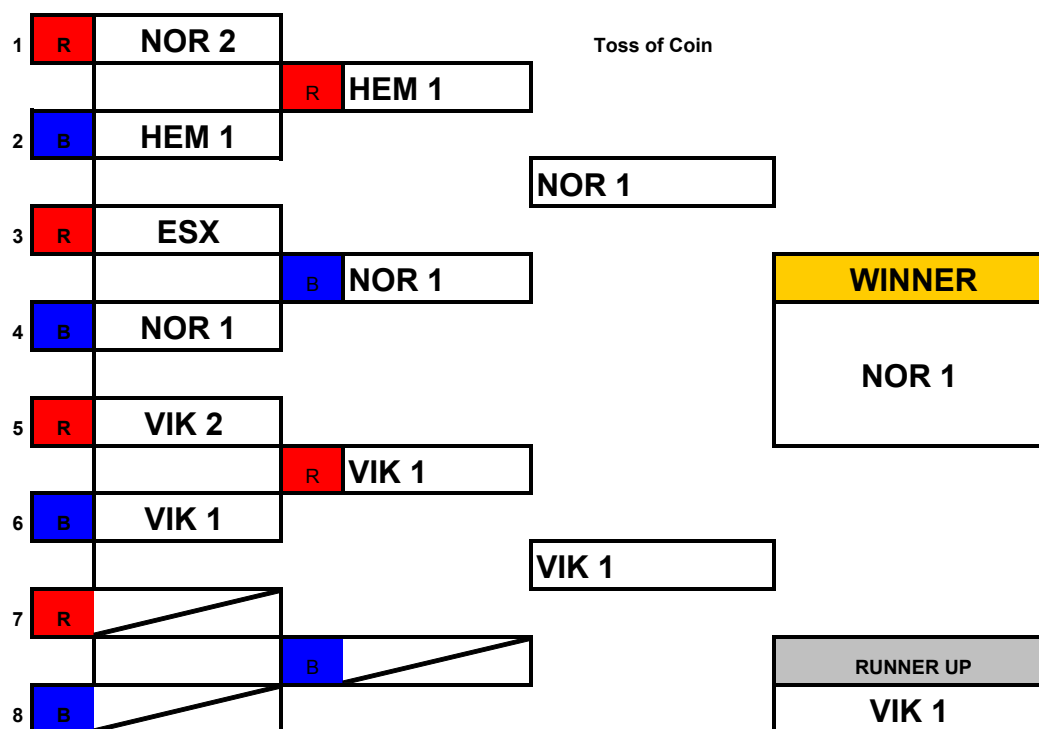

ERSA Summer League - 2015

Vikings Dual Slalom

Childrens Age Group

Open "A" Age Group

ERSA Summer League - 2015

Open "B" Age Groups

ERSA Summer League - 2015

Essex Dual Slalom

Childrens Age Group

Open "A" Age Group

ERSA Summer League - 2015

Open "B" Age Groups

ERSA Summer League - 2015

Tallington Dual Slalom

Childrens Age Group

Open "A" Age Group