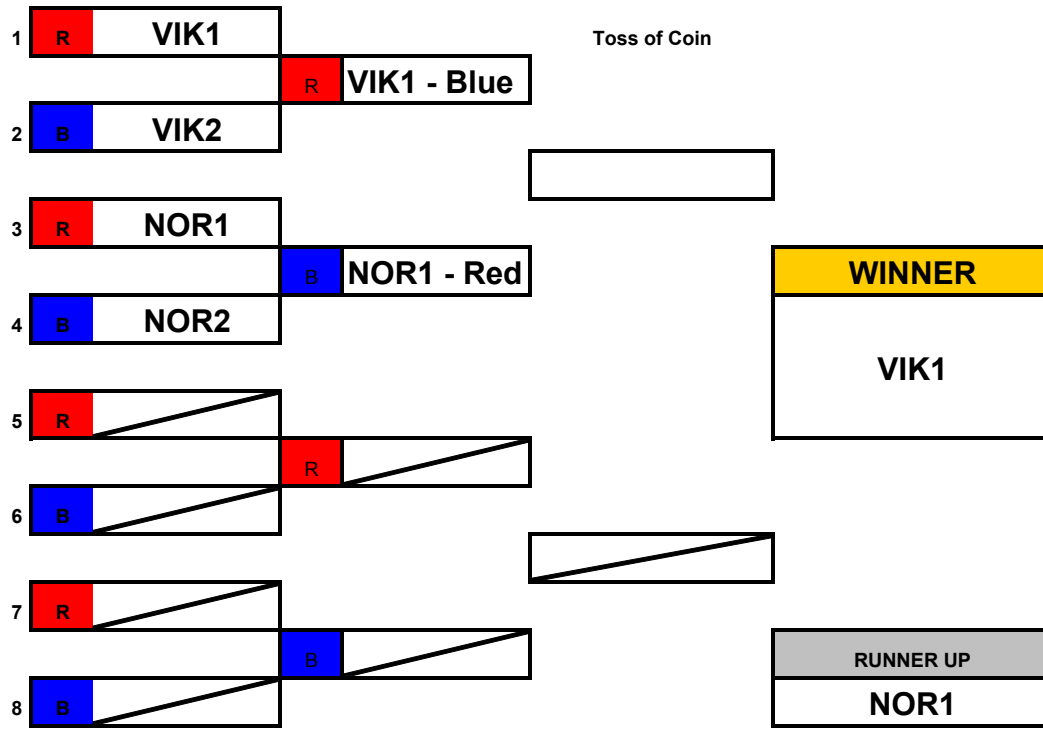

ERSA Summer League - 2015

Vikings Dual Slalom

Childrens Age Group

Open "A" Age Group

ERSA Summer League - 2015

Open "B" Age Groups

ERSA Summer League - 2015

Essex Dual Slalom

Childrens Age Group

Open "A" Age Group

ERSA Summer League - 2015

Open "B" Age Groups

ERSA Summer League - 2015

Tallington Dual Slalom

Childrens Age Group

Open "A" Age Group

Open "A" Age Group

1	R	NOR 1				
			R	NOR 1		
2	B	VIK 2				
					NOR 1	
3	R	WGC				
			B	NOR 2		
4	B	NOR 2				
						WINNER
						NOR 1
5	R	HEM 1				
			R	HEM 1		
6	B					
					VIK 1	
7	R	VIK 1				
			B	VIK 1		
8	B	HEM 2				
						RUNNER UP
						VIK 1