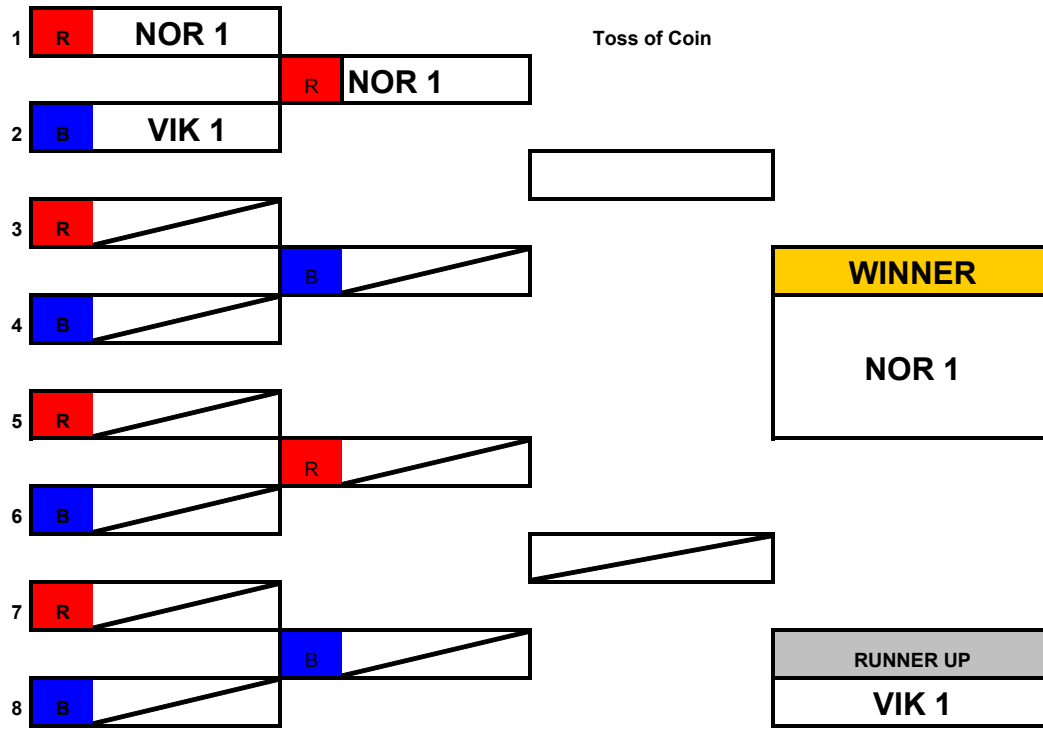

Childrens Age Group

Open "A" Age Group

ERSA Summer League - 2015

Open "B" Age Groups

ERSA Summer League - 2015

Tallington Dual Slalom

Childrens Age Group

Open "A" Age Group

ERSA Summer League - 2015

Open "B" Age Groups

ERSA Summer League - 2015

Welwyn Dual Slalom

Childrens Age Group

1	R	HEM 1				
			R	HEM 1		
2	B	NOR 2				
					HEM 1	
3	R	HEM 2				
			B	HEM 2		
4	B	VIK 1				
						WINNER
						NOR 1
5	R	NOR 1				
			R	NOR 1		
6	B	VIK 2				
					NOR 1	
7	R					
			B			
8	B					
						RUNNER UP
						HEM 1