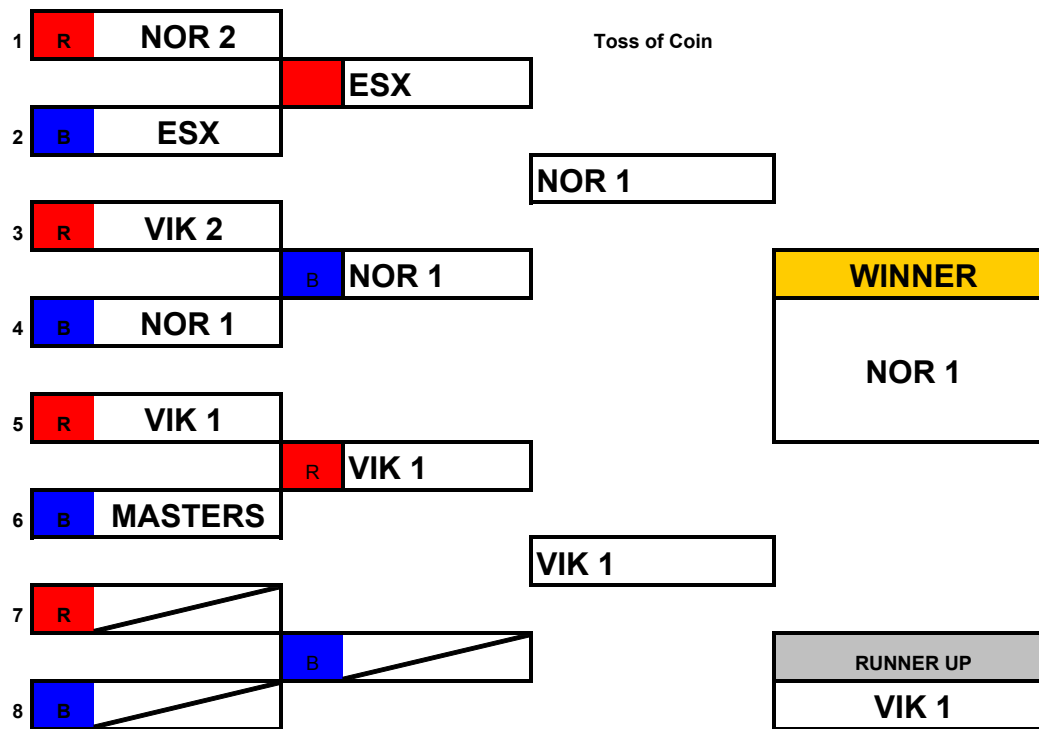

ERSA Summer League - 2015

Vikings Dual Slalom

Childrens Age Group

Open "A" Age Group

ERSA Summer League - 2015

Open "B" Age Groups

ERSA Summer League - 2015

Essex Dual Slalom

Childrens Age Group

Open "A" Age Group

ERSA Summer League - 2015

Open "B" Age Groups

ERSA Summer League - 2015

Tallington Dual Slalom

Childrens Age Group

Open "A" Age Group