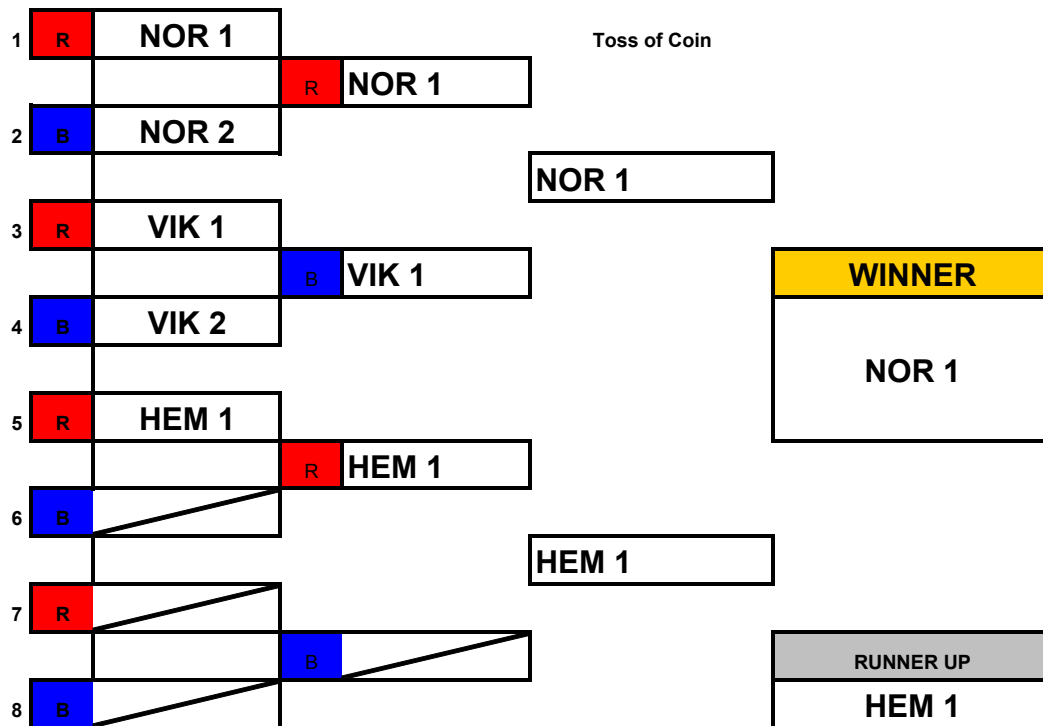

Childrens Age Group

Open "A" Age Group

ERSA Summer League - 2015

Open "B" Age Groups

ERSA Summer League - 2015

Tallington Dual Slalom

Childrens Age Group

Open "A" Age Group

ERSA Summer League - 2015

Open "B" Age Groups

ERSA Summer League - 2015

Welwyn Dual Slalom

Childrens Age Group

1	R	HEM 1				
			R	HEM 1		
2	B	NOR 2				
					HEM 1	
3	R	HEM 2				
			B	HEM 2		
4	B	VIK 1				
						WINNER
						NOR 1
5	R	NOR 1				
			R	NOR 1		
6	B	VIK 2				
					NOR 1	
7	R					
			B			
8	B					
						RUNNER UP
						HEM 1