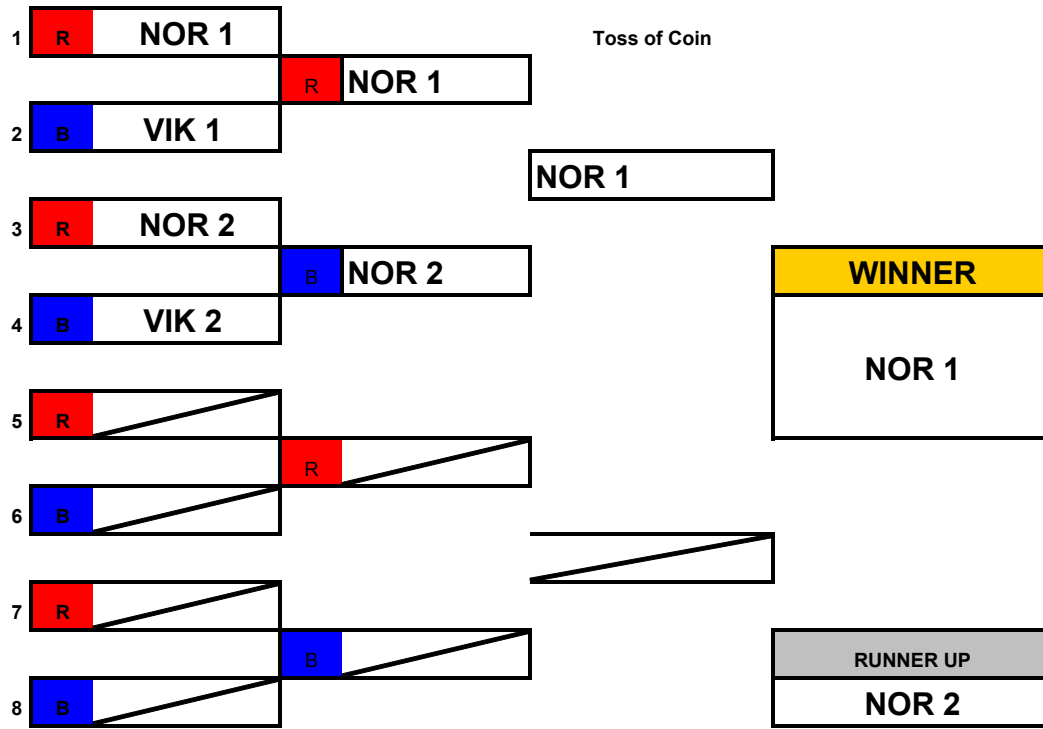

Childrens Age Group

Open "A" Age Group

ERSA Summer League - 2015

Open "B" Age Groups

ERSA Summer League - 2015

Tallington Dual Slalom

Childrens Age Group

Open "A" Age Group

ERSA Summer League - 2015

Open "B" Age Groups

ERSA Summer League - 2015

Welwyn Dual Slalom

Childrens Age Group

1	R	HEM 1				
			R	HEM 1		
2	B	NOR 2				
					HEM 1	
3	R	HEM 2				
			B	HEM 2		
4	B	VIK 1				
						WINNER
						NOR 1
5	R	NOR 1				
			R	NOR 1		
6	B	VIK 2				
					NOR 1	
7	R					
			B			
8	B					
						RUNNER UP
						HEM 1

Open "A" Age Group

1	R	NOR 1				
			R	NOR 1		
2	B	VIK 2				
					NOR 1	
3	R	WGC				
			B	NOR 2		
4	B	NOR 2				
						WINNER
						NOR 1
5	R	HEM 1				
			R	HEM 1		
6	B					
					VIK 1	
7	R	VIK 1				
			B	VIK 1		
8	B	HEM 2				
						RUNNER UP
						VIK 1