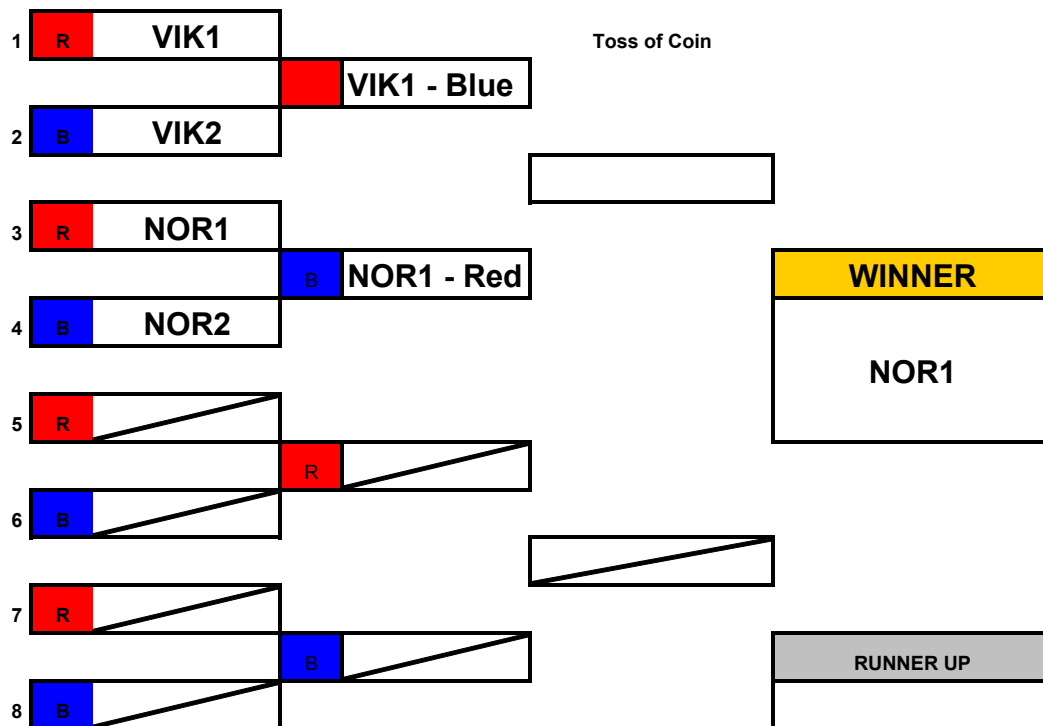

ERSA Summer League - 2015

Vikings Dual Slalom

Childrens Age Group

Open "A" Age Group

ERSA Summer League - 2015

Open "B" Age Groups

ERSA Summer League - 2015

Essex Dual Slalom

Childrens Age Group

Open "A" Age Group

ERSA Summer League - 2015

Open "B" Age Groups

ERSA Summer League - 2015

Tallington Dual Slalom

Childrens Age Group

Open "A" Age Group

ERSA Summer League - 2015

Open "B" Age Groups

ERSA Summer League - 2015

Welwyn Dual Slalom

Childrens Age Group

1	R	HEM 1				
			R	HEM 1		
2	B	NOR 2				
					HEM 1	
3	R	HEM 2				
			B	HEM 2		
4	B	VIK 1				
						WINNER
						NOR 1
5	R	NOR 1				
			R	NOR 1		
6	B	VIK 2				
					NOR 1	
7	R					
			B			
8	B					
						RUNNER UP
						HEM 1

Open "A" Age Group

1	R	NOR 1				
			R	NOR 1		
2	B	VIK 2				
					NOR 1	
3	R	WGC				
			B	NOR 2		
4	B	NOR 2				
						WINNER
						NOR 1
5	R	HEM 1				
			R	HEM 1		
6	B					
					VIK 1	
7	R	VIK 1				
			B	VIK 1		
8	B	HEM 2				
						RUNNER UP
						VIK 1