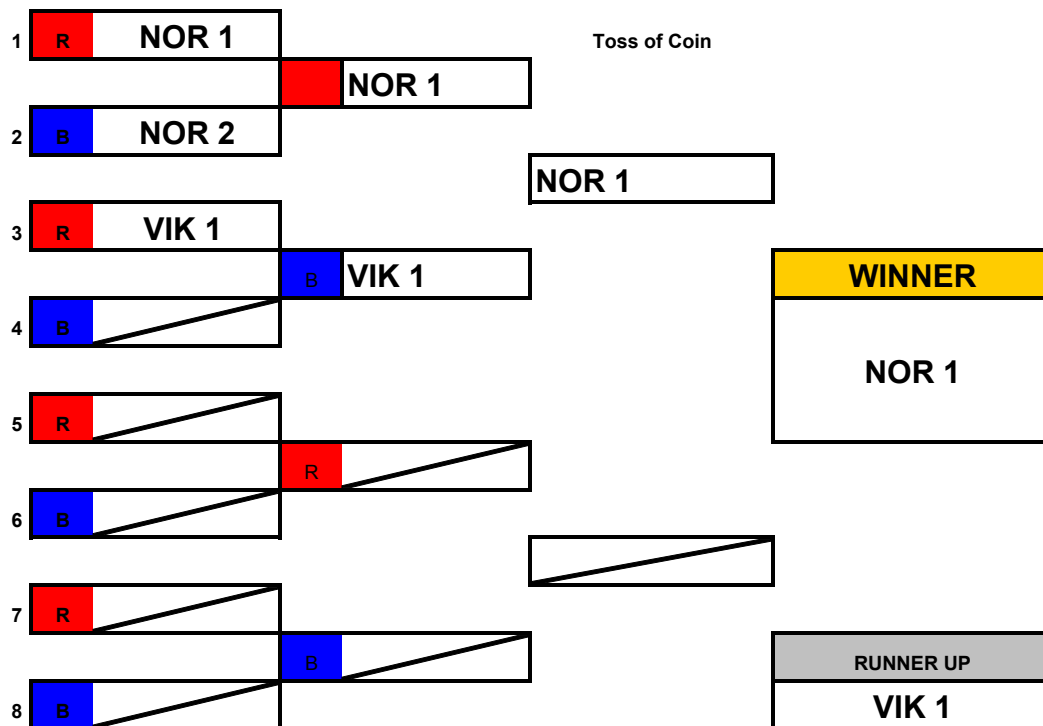

Childrens Age Group

Open "A" Age Group

ERSA Summer League - 2015

Open "B" Age Groups

ERSA Summer League - 2015

Tallington Dual Slalom

Childrens Age Group

Open "A" Age Group

ERSA Summer League - 2015

Open "B" Age Groups

ERSA Summer League - 2015

Welwyn Dual Slalom

Childrens Age Group

1	R	HEM 1				
			R	HEM 1		
2	B	NOR 2				
					HEM 1	
3	R	HEM 2				
			B	HEM 2		
4	B	VIK 1				
						WINNER
						NOR 1
5	R	NOR 1				
			R	NOR 1		
6	B	VIK 2				
					NOR 1	
7	R					
			B			
8	B					
						RUNNER UP
						HEM 1

Open "A" Age Group

1	R	NOR 1				
			R	NOR 1		
2	B	VIK 2				
					NOR 1	
3	R	WGC				
			B	NOR 2		
4	B	NOR 2				
						WINNER
						NOR 1
5	R	HEM 1				
			R	HEM 1		
6	B					
					VIK 1	
7	R	VIK 1				
			B	VIK 1		
8	B	HEM 2				
						RUNNER UP
						VIK 1