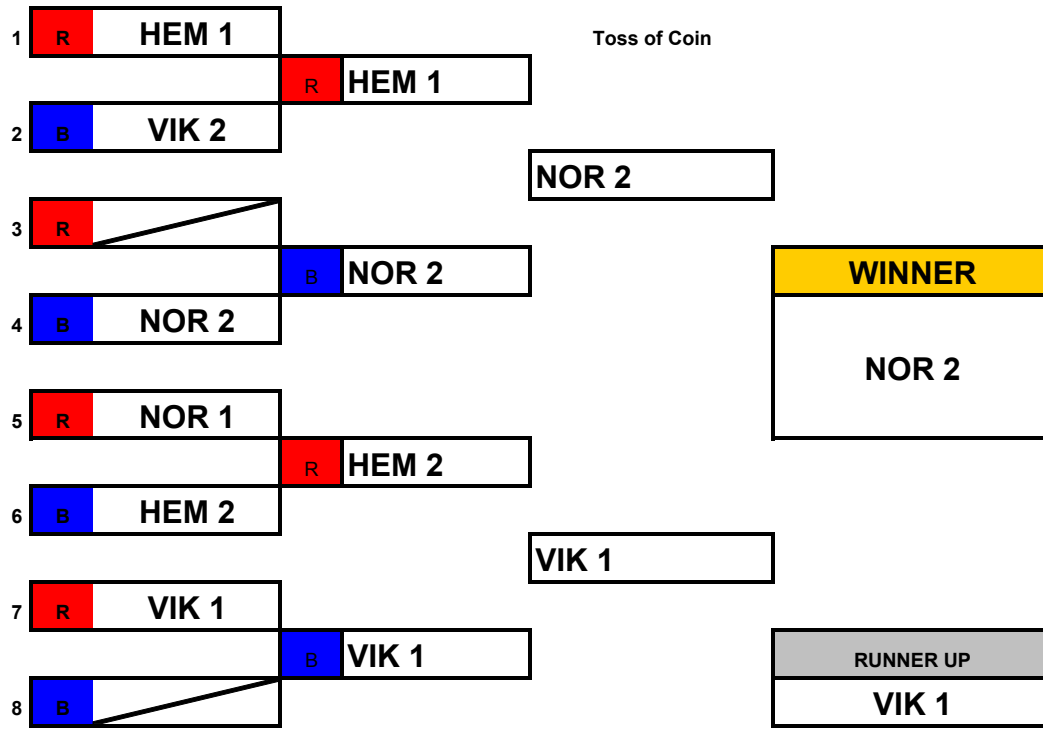

ERSA Summer League - 2015

Open "B" Age Groups