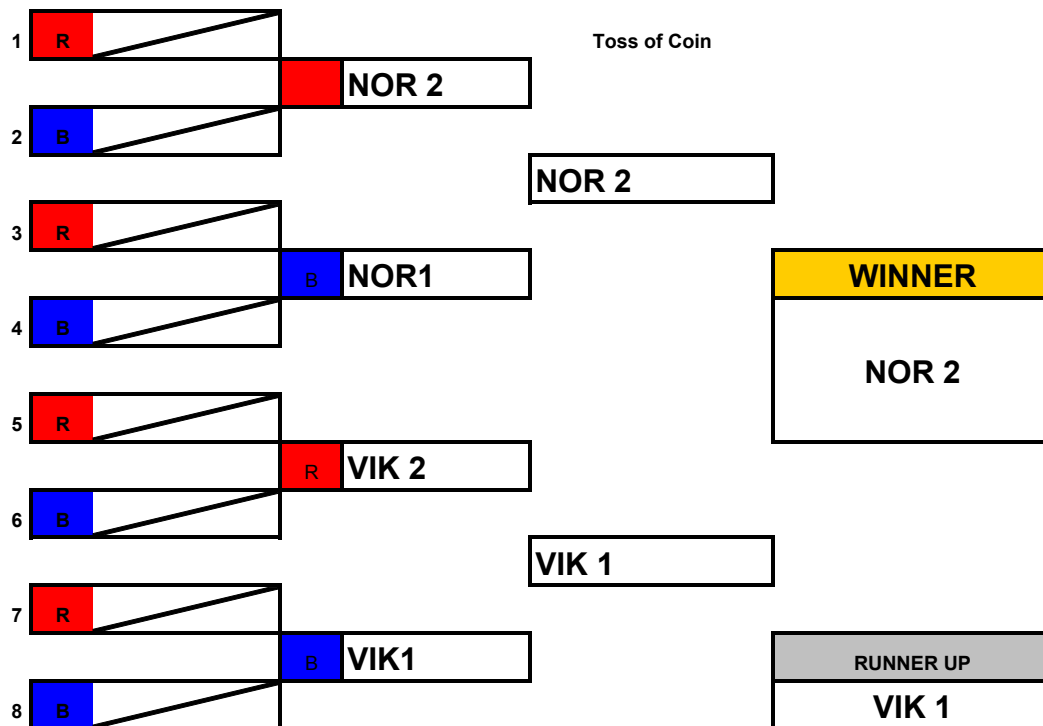

ERSA Summer League - 2015

Open "B" Age Groups

ERSA Summer League - 2015

Welwyn Dual Slalom

Childrens Age Group

1	R	HEM 1				
			R	HEM 1		
2	B	NOR 2				
					HEM 1	
3	R	HEM 2				
			B	HEM 2		
4	B	VIK 1				
						WINNER
						NOR 1
5	R	NOR 1				
			R	NOR 1		
6	B	VIK 2				
					NOR 1	
7	R					
			B			
8	B					
						RUNNER UP
						HEM 1

Open "A" Age Group

1	R	NOR 1				
			R	NOR 1		
2	B	VIK 2				
					NOR 1	
3	R	WGC				
			B	NOR 2		
4	B	NOR 2				
						WINNER
						NOR 1
5	R	HEM 1				
			R	HEM 1		
6	B					
					VIK 1	
7	R	VIK 1				
			B	VIK 1		
8	B	HEM 2				
						RUNNER UP
						VIK 1

ERSA Summer League - 2015

Open "B" Age Groups

ERSA Summer League - 2015

Norfolk Dual Slalom

Childrens Age Group

Open "A" Age Group

ERSA Summer League - 2015

Open "B" Age Groups