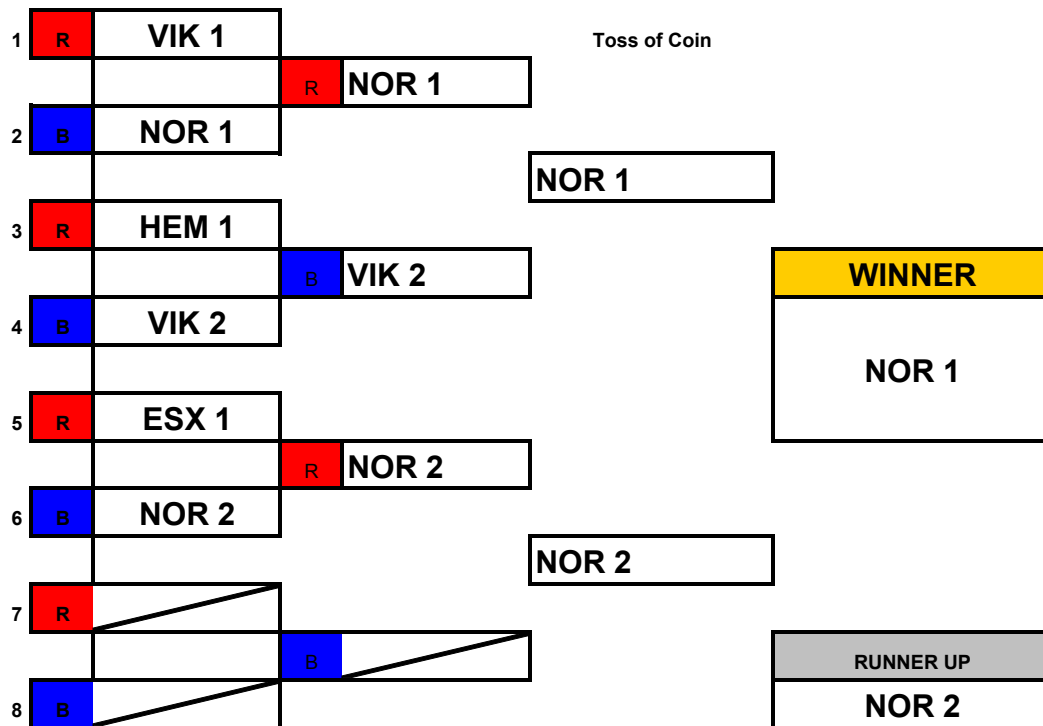

ERSA Summer League - 2015

Open "B" Age Groups

ERSA Summer League - 2015

Welwyn Dual Slalom

Childrens Age Group

1	R	HEM 1				
			R	HEM 1		
2	B	NOR 2				
					HEM 1	
3	R	HEM 2				
			B	HEM 2		
4	B	VIK 1				
						WINNER
						NOR 1
5	R	NOR 1				
			R	NOR 1		
6	B	VIK 2				
					NOR 1	
7	R					
			B			
8	B					
						RUNNER UP
						HEM 1

Open "A" Age Group

1	R	NOR 1				
			R	NOR 1		
2	B	VIK 2				
					NOR 1	
3	R	WGC				
			B	NOR 2		
4	B	NOR 2				
						WINNER
						NOR 1
5	R	HEM 1				
			R	HEM 1		
6	B					
					VIK 1	
7	R	VIK 1				
			B	VIK 1		
8	B	HEM 2				
						RUNNER UP
						VIK 1

ERSA Summer League - 2015

Open "B" Age Groups

ERSA Summer League - 2015

Norfolk Dual Slalom

Childrens Age Group

Open "A" Age Group

ERSA Summer League - 2015

Open "B" Age Groups