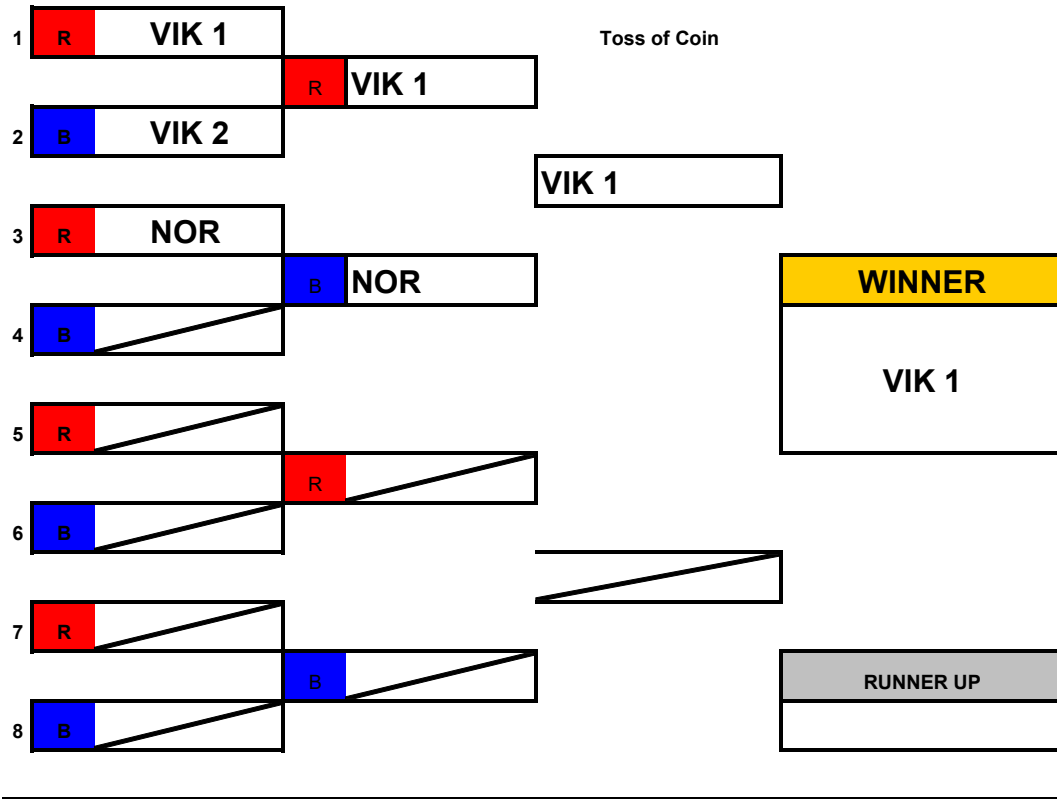

ERSA Summer League - 2016

Open "B" Age Groups