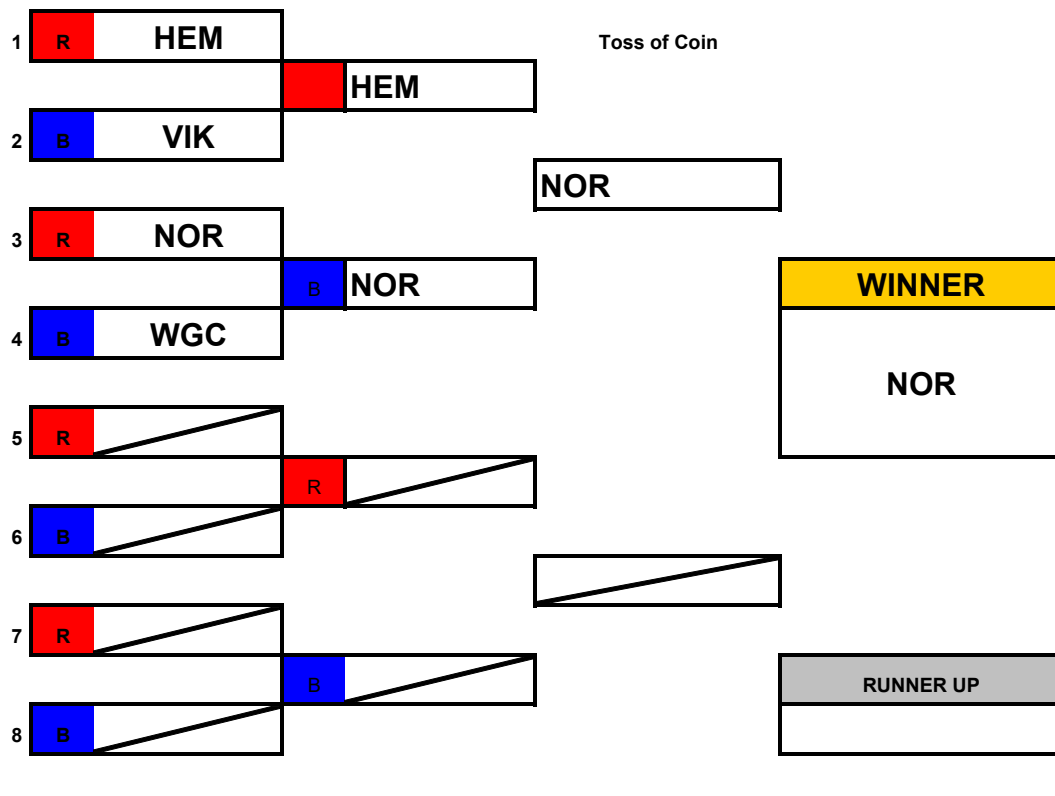

Open "A" Age Group