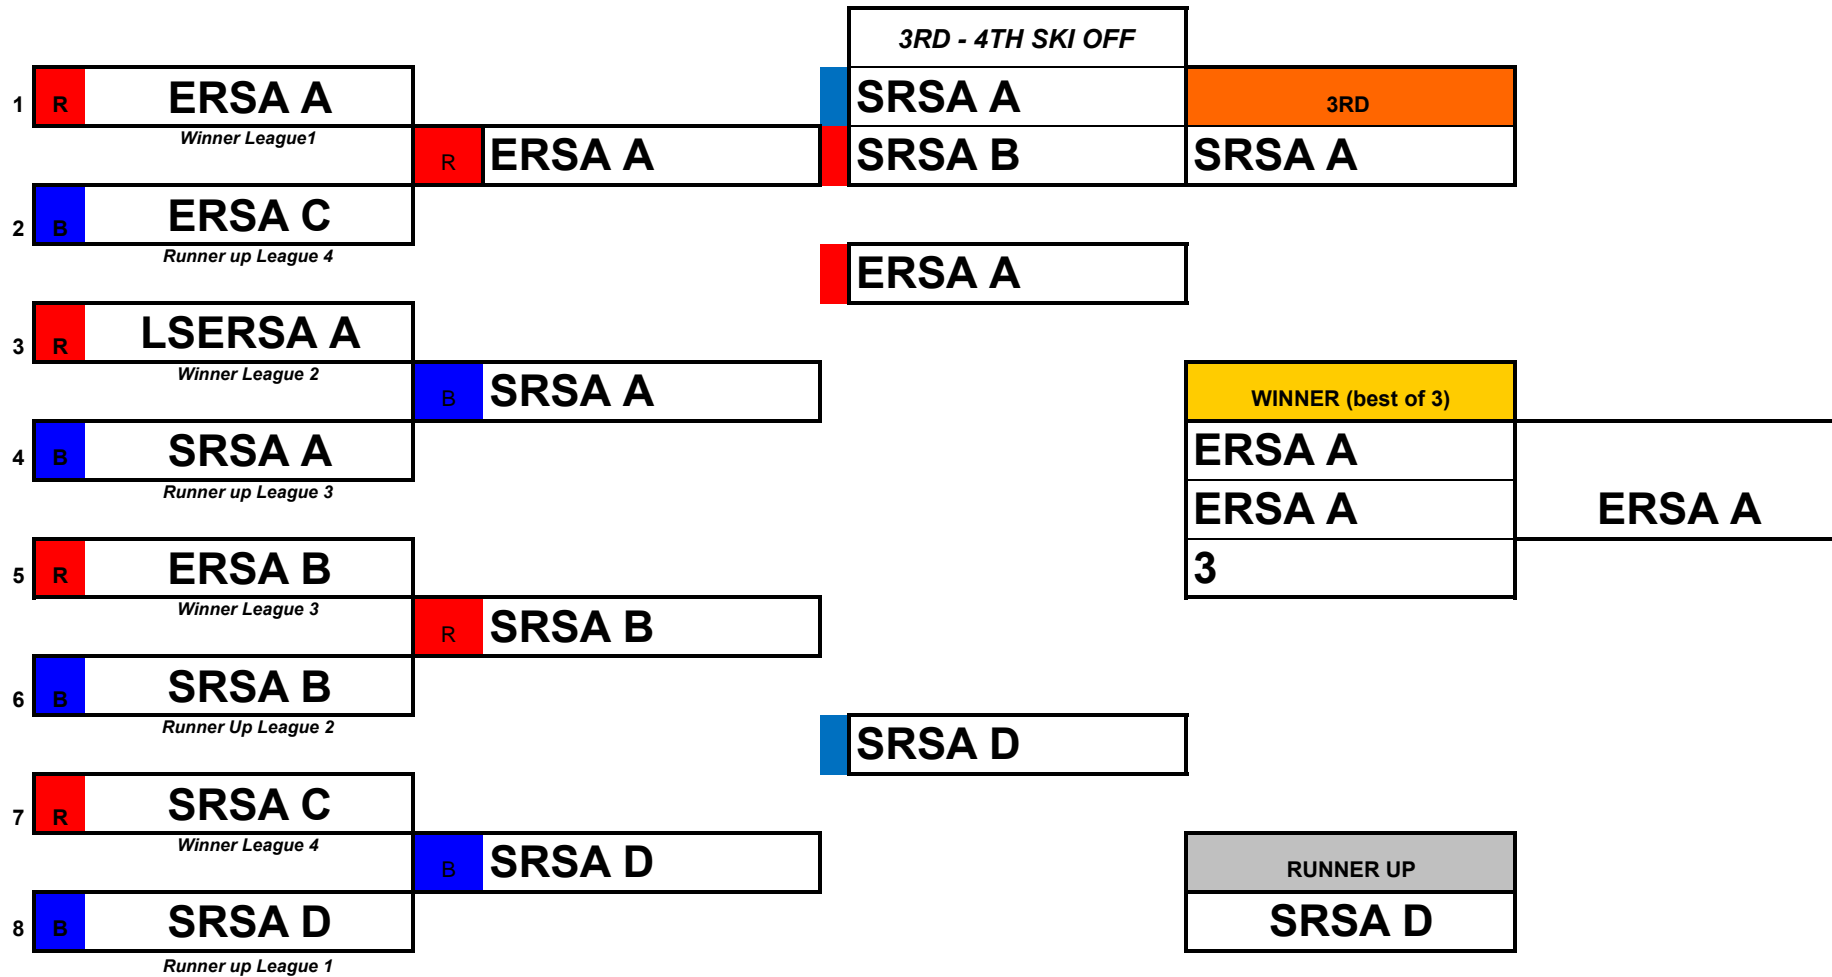

POSITION	TEAM	POINTS
1ST	LSERSA A	18
2ND	SRSA B	14
3ND	ERSA D	12
4TH	LSERSA E	8
5TH	ERSA G	6
6TH	SRSA H	2

LEAGUE 3

	ROUND 1	ROUND 2	ROUND 3	ROUND 4	ROUND 5	ROUND 6	ROUND 7	ROUND 8	ROUND 9	ROUND 10	TOTALS
SRSA A	0	2	0	2	2	2	2	2	2	2	16
ERSA B	2	2	2	2	2	0	2	2	2	2	18
LSERSA D	0	2	2	0	0	0	2	2	0	0	8
SRSA E	2	0	2	2	2	2	0	0	0	2	12
LSERSA G	0	0	0	0	0	2	0	0	0	0	2
ERSA H	2	0	0	0	0	0	0	0	2	0	4

POSITION	TEAM	POINTS
1ST	ERSA B	18
2ND	SRSA A	16
3ND	SRSA E	12
4TH	LSERSA D	8
5TH	ERSA H	4
6TH	LSERSA G	2

LEAGUE 4

	ROUND 1	ROUND 2	ROUND 3	ROUND 4	ROUND 5	ROUND 6	ROUND 7	ROUND 8	ROUND 9	ROUND 10	TOTALS
SRSA C	0	2	2	2	0	2	2	2	2	2	16
LSERSA C	2	0	2	0	2	0	2	2	0	2	12
ERSA C	0	2	2	2	2	2	2	2	2	0	16
SRSA F	2	2	0	2	2	0	0	0	0	2	10
LSERSA F	0	0	0	0	0	0	0	0	0	0	0
ERSA F	2	0	0	0	0	2	0	0	2	0	6

POSITION	TEAM	POINTS
1ST	SRSA C	16
2ND	ERSA C	16
3ND	LSERSA C	12
4TH	SRSA F	10
5TH	ERSA F	6
6TH	LSERSA F	0

TRI REGIONAL TEAM EVENT 2017

KNOCKOUT STAGE (MAIN EVENT)

TRI REGIONAL TEAM EVENT 2017

KNOCKOUT STAGE (PLATE COMPETITION)