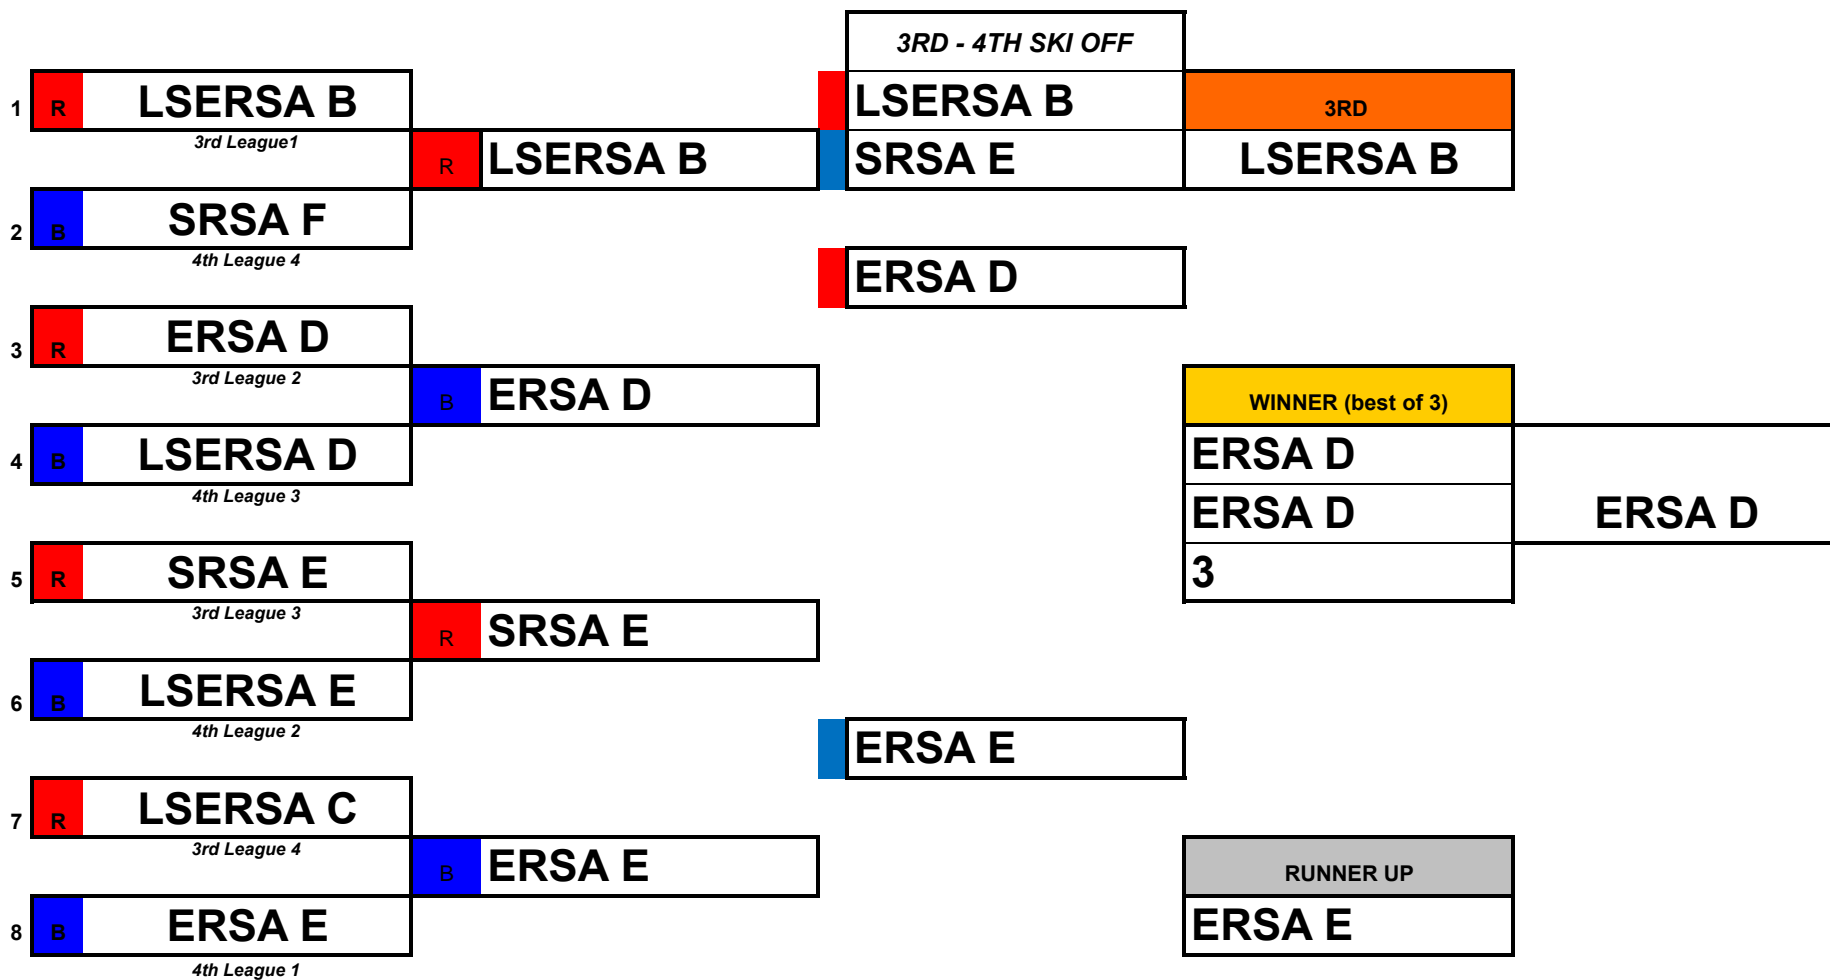

POSITION	TEAM	POINTS
1ST	LSERSA A	18
2ND	SRSA B	14
3ND	ERSA D	12
4TH	LSERSA E	8
5TH	ERSA G	6
6TH	SRSA H	2

LEAGUE 3

	ROUND 1	ROUND 2	ROUND 3	ROUND 4	ROUND 5	ROUND 6	ROUND 7	ROUND 8	ROUND 9	ROUND 10	TOTALS
SRSA A	0	2	0	2	2	2	2	2	2	2	16
ERSA B	2	2	2	2	2	0	2	2	2	2	18
LSERSA D	0	2	2	0	0	0	2	2	0	0	8
SRSA E	2	0	2	2	2	2	0	0	0	2	12
LSERSA G	0	0	0	0	0	2	0	0	0	0	2
ERSA H	2	0	0	0	0	0	0	0	2	0	4

POSITION	TEAM	POINTS
1ST	ERSA B	18
2ND	SRSA A	16
3ND	SRSA E	12
4TH	LSERSA D	8
5TH	ERSA H	4
6TH	LSERSA G	2

LEAGUE 4

	ROUND 1	ROUND 2	ROUND 3	ROUND 4	ROUND 5	ROUND 6	ROUND 7	ROUND 8	ROUND 9	ROUND 10	TOTALS
SRSA C	0	2	2	2	0	2	2	2	2	2	16
LSERSA C	2	0	2	0	2	0	2	2	0	2	12
ERSA C	0	2	2	2	2	2	2	2	2	0	16
SRSA F	2	2	0	2	2	0	0	0	0	2	10
LSERSA F	0	0	0	0	0	0	0	0	0	0	0
ERSA F	2	0	0	0	0	2	0	0	2	0	6

POSITION	TEAM	POINTS
1ST	SRSA C	16
2ND	ERSA C	16
3ND	LSERSA C	12
4TH	SRSA F	10
5TH	ERSA F	6
6TH	LSERSA F	0

TRI REGIONAL TEAM EVENT 2017

KNOCKOUT STAGE (MAIN EVENT)

TRI REGIONAL TEAM EVENT 2017

KNOCKOUT STAGE (PLATE COMPETITION)

TRI REGIONAL TEAM EVENT 2017

KNOCKOUT STAGE (SHIELD COMPETITION)