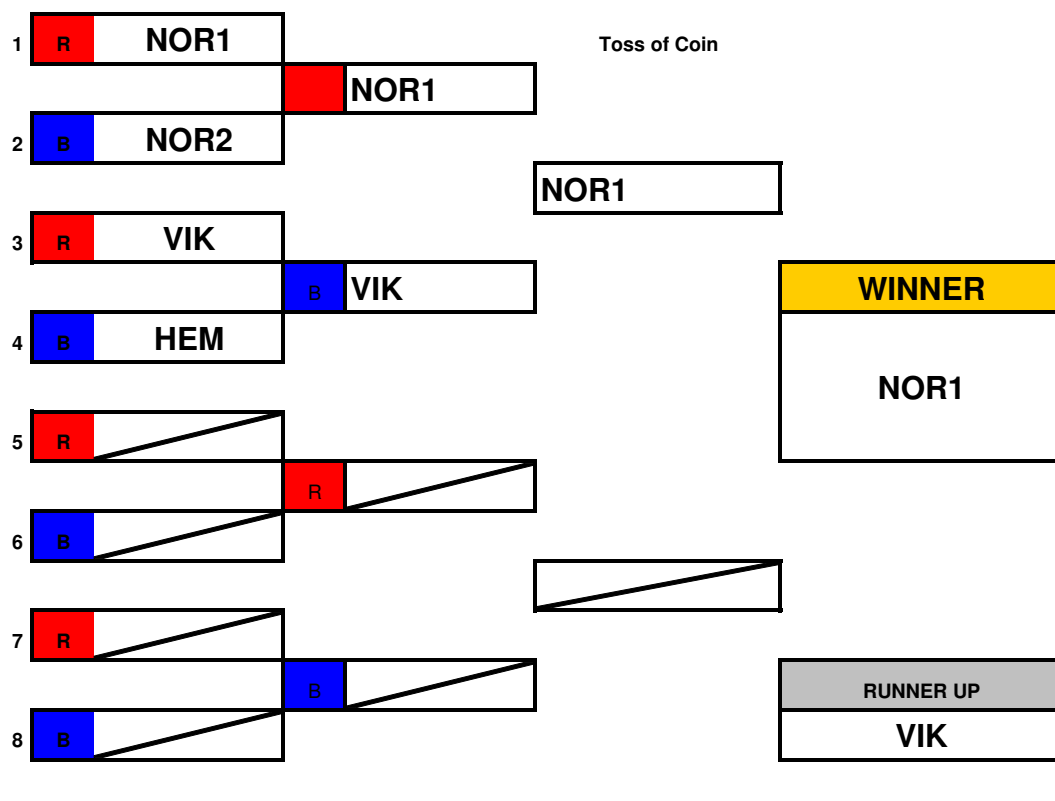

ERSA Summer League - 2017

Vikings Dual Slalom

Childrens Age Group

Open "A" Age Group

ERSA Summer League - 2017

Open "B" Age Groups

ERSA Summer League - 2017

Essex Dual Slalom

Childrens Age Group

Open "A" Age Group

ERSA Summer League - 2017

Open "B" Age Groups

ERSA Summer League - 2017

Tallington Dual Slalom

Childrens Age Group

Open "A" Age Group

ERSA Summer League - 2017

Norfolk Dual Slalom

Childrens Age Group

Open "A" Age Group

ERSA Summer League - 2017

Open "B" Age Groups

Eastern Region Summer League Team Event Overall 2017

RACE POINTS - 4 win, 3 runner up, 2 and 1. Only one team from a club can score