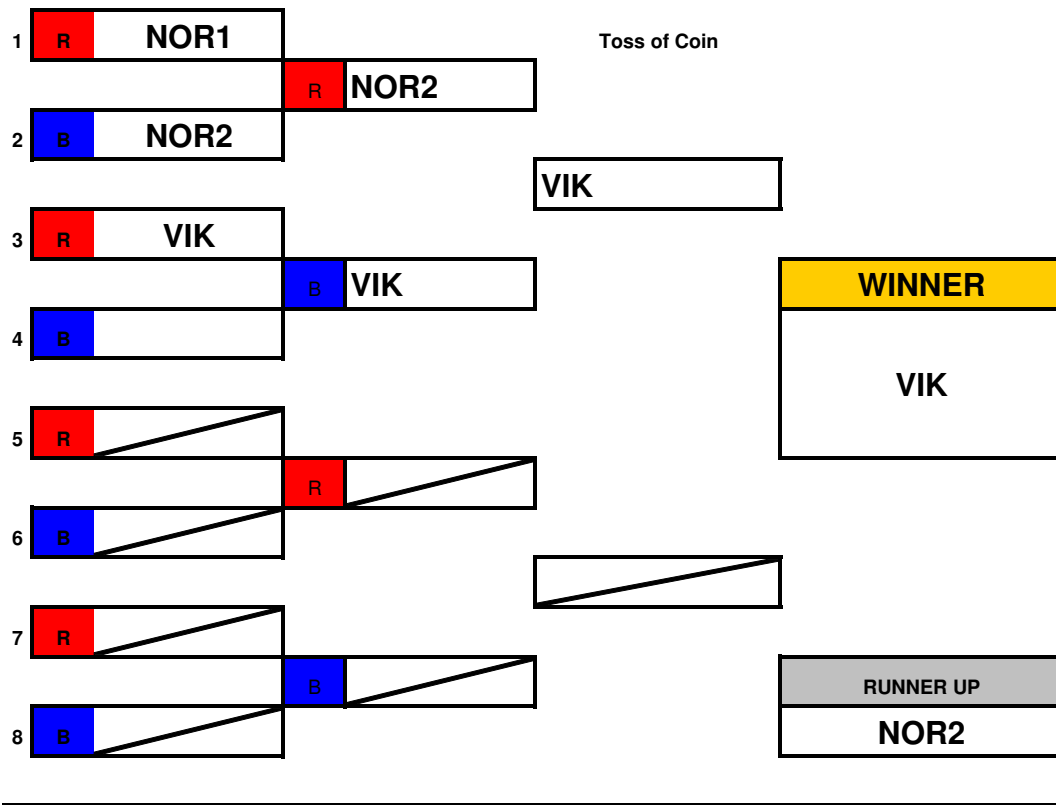

ERSA Summer League - 2017

Vikings Dual Slalom

Childrens Age Group

Open "A" Age Group

ERSA Summer League - 2017

Open "B" Age Groups

ERSA Summer League - 2017

Essex Dual Slalom

Childrens Age Group

Open "A" Age Group

ERSA Summer League - 2017

Open "B" Age Groups

ERSA Summer League - 2017

Tallington Dual Slalom

Childrens Age Group

Open "A" Age Group

ERSA Summer League - 2017

Norfolk Dual Slalom

Childrens Age Group

Open "A" Age Group

ERSA Summer League - 2017

Open "B" Age Groups

Eastern Region Summer League Team Event Overall 2017

RACE POINTS - 4 win, 3 runner up, 2 and 1. Only one team from a club can score