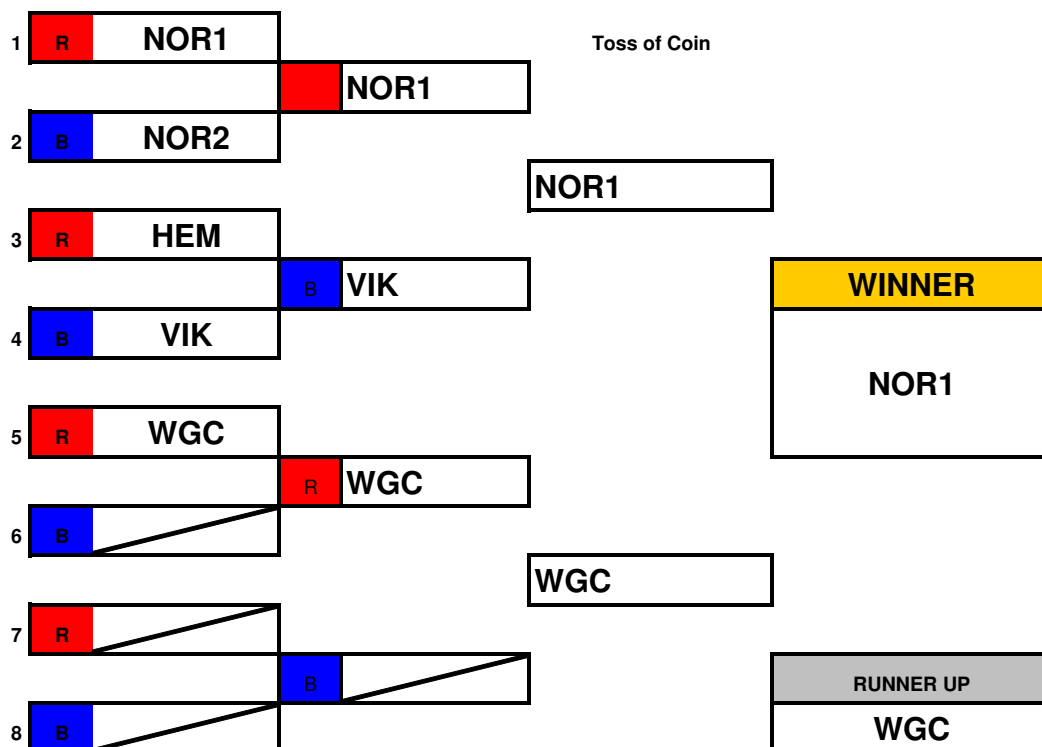

Childrens Age Group

Open "A" Age Group

ERSA Summer League - 2017

Open "B" Age Groups

ERSA Summer League - 2017

Tallington Dual Slalom

Childrens Age Group

Open "A" Age Group

ERSA Summer League - 2017

Open "B" Age Groups

ERSA Summer League - 2017

Welwyn Dual Slalom

Childrens Age Group

Open "A" Age Group

ERSA Summer League - 2017

Open "B" Age Groups

ERSA Summer League - 2017

Norfolk Dual Slalom

Childrens Age Group

Open "A" Age Group

ERSA Summer League - 2017

Open "B" Age Groups

Eastern Region Summer League Team Event Overall 2017

RACE POINTS - 4 win, 3 runner up, 2 and 1. Only one team from a club can score

CHILDRENS EVENT		WGC	NOR	VIK	TAL	ESX	TOTAL
CLUB	NOR	3	4	4	4	4	19
	VIK	4	2	2	3	2	13
	HEM	2	3	3		3	11
	ESX						0
	WGC						0
	BAS						0
	SMK						0

OPEN A EVENT		WGC	NOR	VIK	TAL	ESX	TOTAL
CLUB	NOR	4	4	4	4	2	18
	VIK	2	3	3	1	3	12
	HEM		2	2	3	1	8
	ESX		2			4	6
	WGC	3					3
	BAS						0
	SMK						0