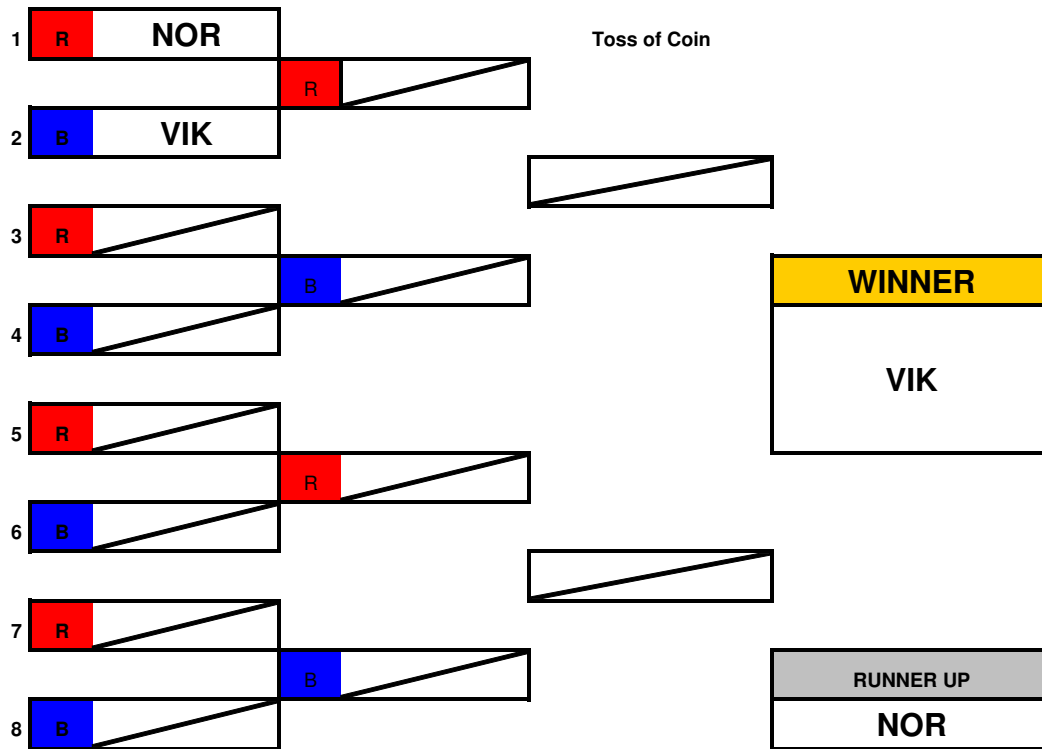

ERSA Summer League - 2017

Open "B" Age Groups