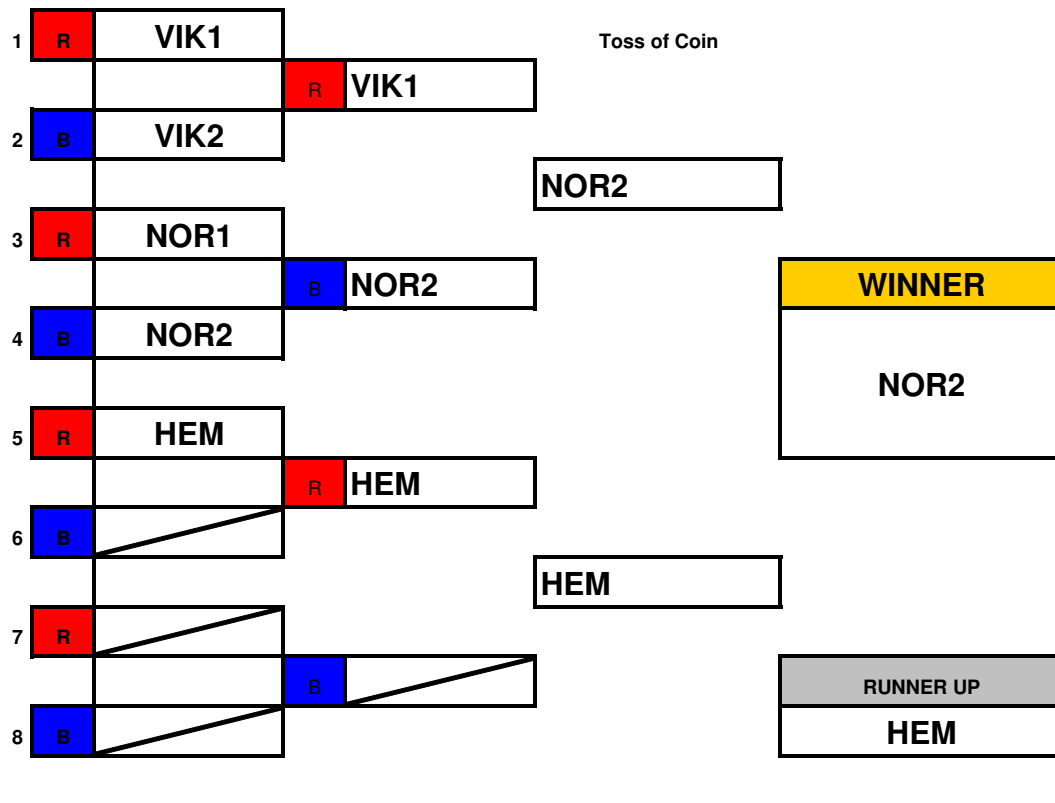

ERSA Summer League - 2017

Vikings Dual Slalom

Childrens Age Group

Open "A" Age Group

ERSA Summer League - 2017

Open "B" Age Groups

ERSA Summer League - 2017

Essex Dual Slalom

Childrens Age Group

Open "A" Age Group

ERSA Summer League - 2017

Open "B" Age Groups

ERSA Summer League - 2017

Tallington Dual Slalom

Childrens Age Group

Open "A" Age Group

ERSA Summer League - 2017

Norfolk Dual Slalom

Childrens Age Group

Open "A" Age Group

ERSA Summer League - 2017

Open "B" Age Groups

Eastern Region Summer League Team Event Overall 2017

RACE POINTS - 4 win, 3 runner up, 2 and 1. Only one team from a club can score