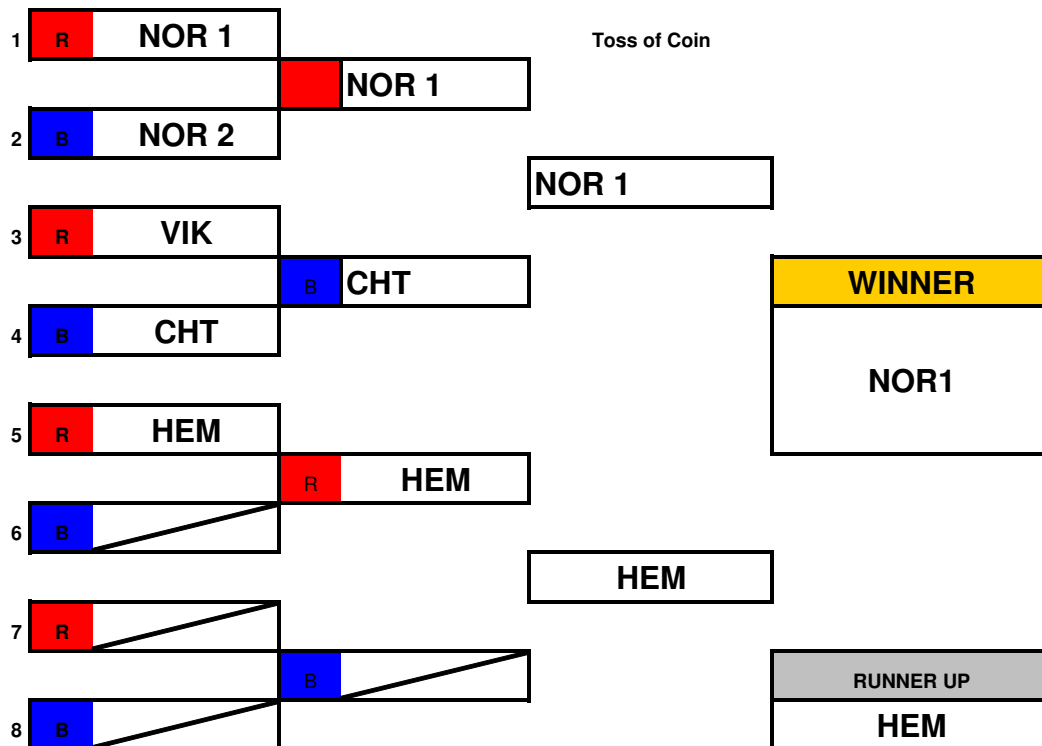

Childrens Age Group

Open "A" Age Group

ERSA Summer League - 2017

Open "B" Age Groups

ERSA Summer League - 2017

Tallington Dual Slalom

Childrens Age Group

Open "A" Age Group

ERSA Summer League - 2017

Open "B" Age Groups

ERSA Summer League - 2017

Welwyn Dual Slalom

Childrens Age Group

Open "A" Age Group

ERSA Summer League - 2017

Open "B" Age Groups

ERSA Summer League - 2017

Norfolk Dual Slalom

Childrens Age Group

Open "A" Age Group

ERSA Summer League - 2017

Open "B" Age Groups

Eastern Region Summer League Team Event Overall 2017

RACE POINTS - 4 win, 3 runner up, 2 and 1. Only one team from a club can score