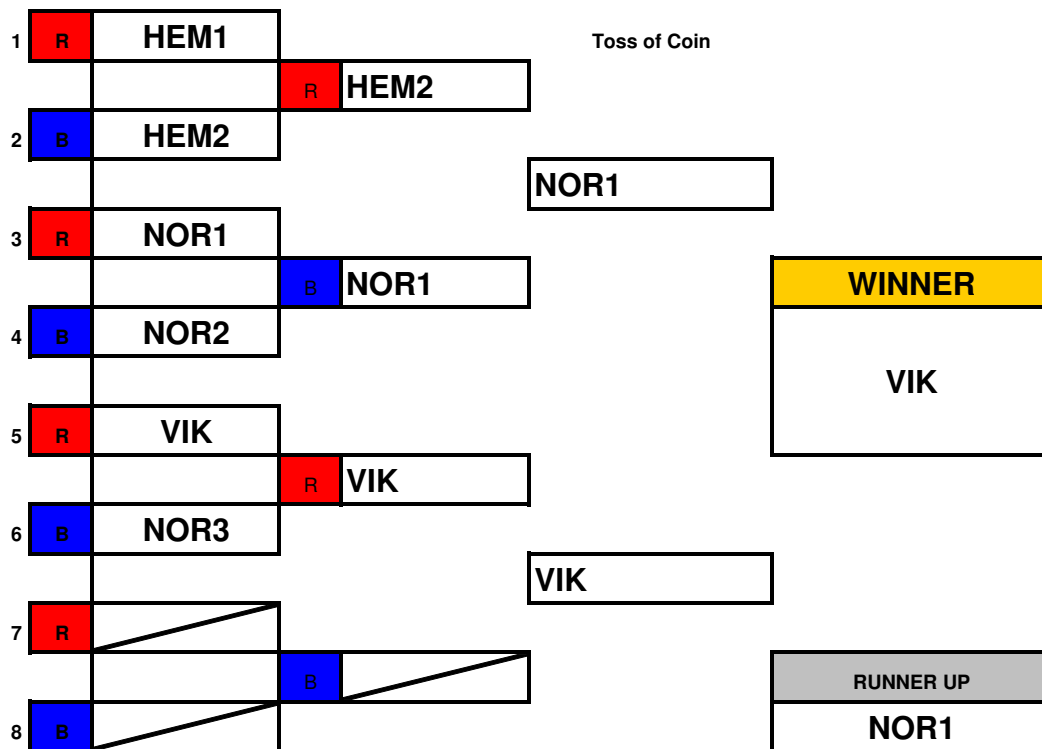

ERSA Summer League - 2017

Open "B" Age Groups

ERSA Summer League - 2017

Welwyn Dual Slalom

Childrens Age Group

Open "A" Age Group

ERSA Summer League - 2017

Open "B" Age Groups

ERSA Summer League - 2017

Norfolk Dual Slalom

Childrens Age Group

Open "A" Age Group

ERSA Summer League - 2017

Open "B" Age Groups

Eastern Region Summer League Team Event Overall 2017

RACE POINTS - 4 win, 3 runner up, 2 and 1. Only one team from a club can score

CHILDRENS EVENT		WGC	NOR	VIK	TAL	ESX	TOTAL
CLUB	NOR	3	4	4	4	4	19
	VIK	4	2	2	3	2	13
	HEM	2	3	3		3	11
	ESX						0
	WGC						0
	BAS						0
	SMK						0

OPEN A EVENT		WGC	NOR	VIK	TAL	ESX	TOTAL
CLUB	NOR	4	4	4	4	2	18
	VIK	2	3	3	1	3	12
	HEM		2	2	3	1	8
	ESX		2			4	6
	WGC	3					3
	BAS						0
	SMK						0