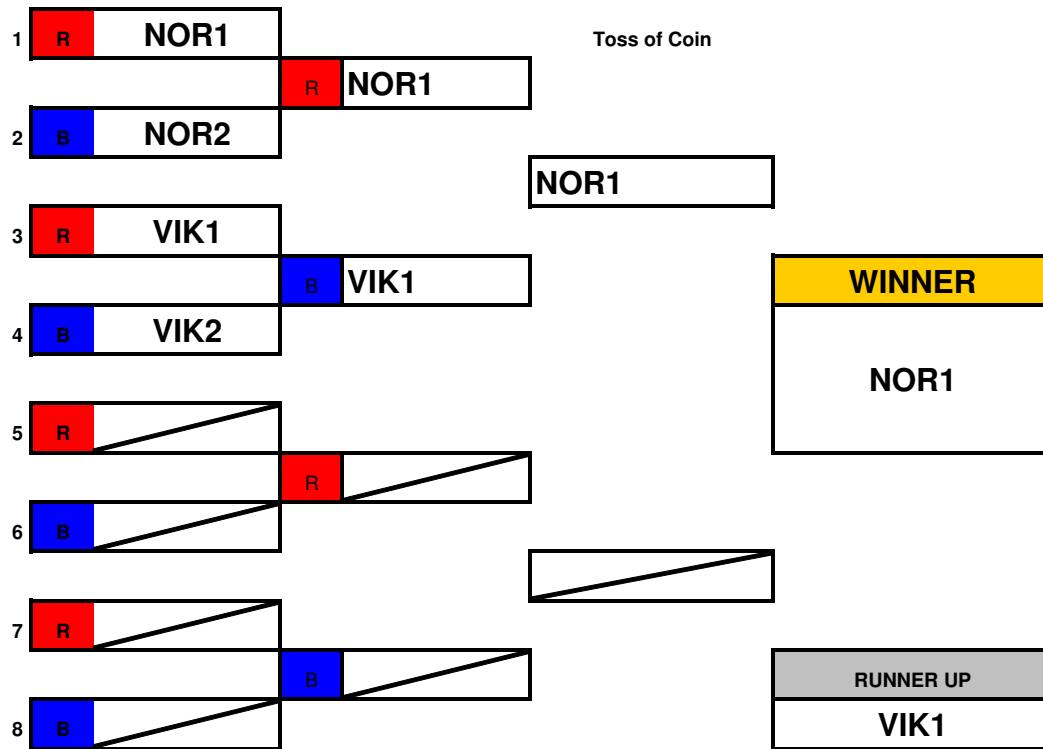

Childrens Age Group

Open "A" Age Group

ERSA Summer League - 2017

Open "B" Age Groups

ERSA Summer League - 2017

Tallington Dual Slalom

Childrens Age Group

Open "A" Age Group

ERSA Summer League - 2017

Open "B" Age Groups

ERSA Summer League - 2017

Welwyn Dual Slalom

Childrens Age Group

Open "A" Age Group

ERSA Summer League - 2017

Open "B" Age Groups

ERSA Summer League - 2017

Norfolk Dual Slalom

Childrens Age Group

Open "A" Age Group

ERSA Summer League - 2017

Open "B" Age Groups

Eastern Region Summer League Team Event Overall 2017

RACE POINTS - 4 win, 3 runner up, 2 and 1. Only one team from a club can score

CHILDRENS EVENT		WGC	NOR	VIK	TAL	ESX	TOTAL
CLUB	NOR	3	4	4	4	4	19
	VIK	4	2	2	3	2	13
	HEM	2	3	3		3	11
	ESX						0
	WGC						0
	BAS						0
	SMK						0

OPEN A EVENT		WGC	NOR	VIK	TAL	ESX	TOTAL
CLUB	NOR	4	4	4	4	2	18
	VIK	2	3	3	1	3	12
	HEM		2	2	3	1	8
	ESX		2			4	6
	WGC	3					3
	BAS						0
	SMK						0