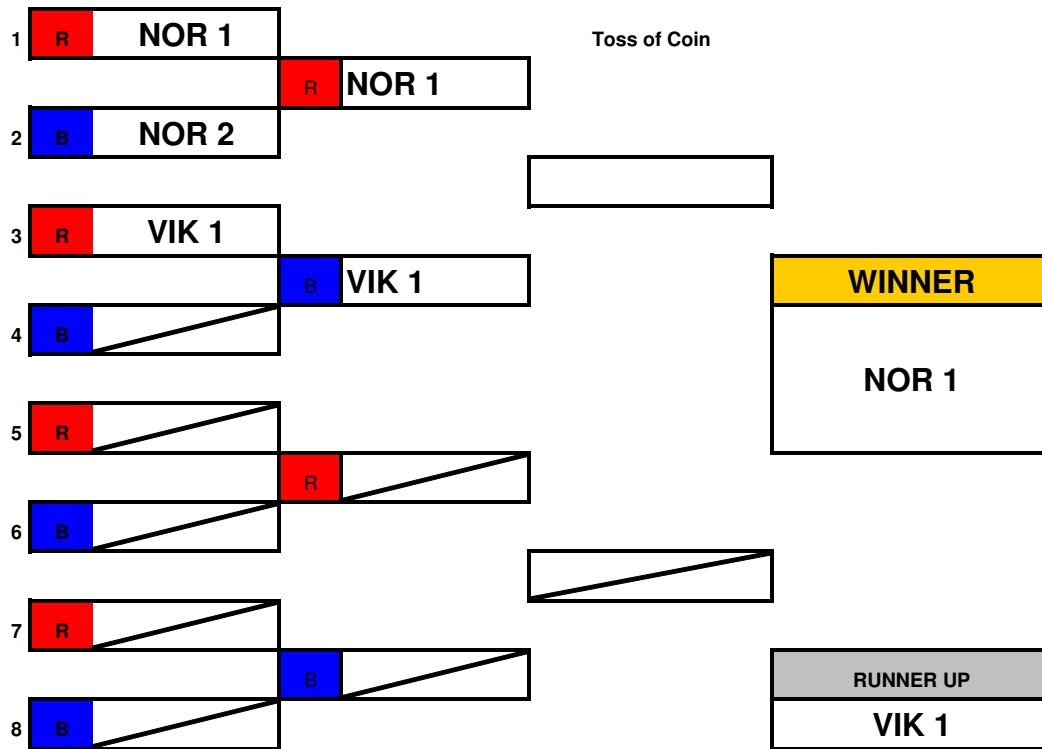

ERSA Summer League - 2017

Norfolk Dual Slalom

Childrens Age Group

Open "A" Age Group

ERSA Summer League - 2017

Open "B" Age Groups

Eastern Region Summer League Team Event Overall 2017

RACE POINTS - 4 win, 3 runner up, 2 and 1. Only one team from a club can score

CHILDRENS EVENT		WGC	NOR	VIK	TAL	ESX	TOTAL
CLUB	NOR	3	4	4	4	4	19
	VIK	4	2	2	3	2	13
	HEM	2	3	3		3	11
	ESX						0
	WGC						0
	BAS						0
	SMK						0

OPEN A EVENT		WGC	NOR	VIK	TAL	ESX	TOTAL
CLUB	NOR	4	4	4	4	2	18
	VIK	2	3	3	1	3	12
	HEM		2	2	3	1	8
	ESX		2			4	6
	WGC	3					3
	BAS						0
	SMK						0