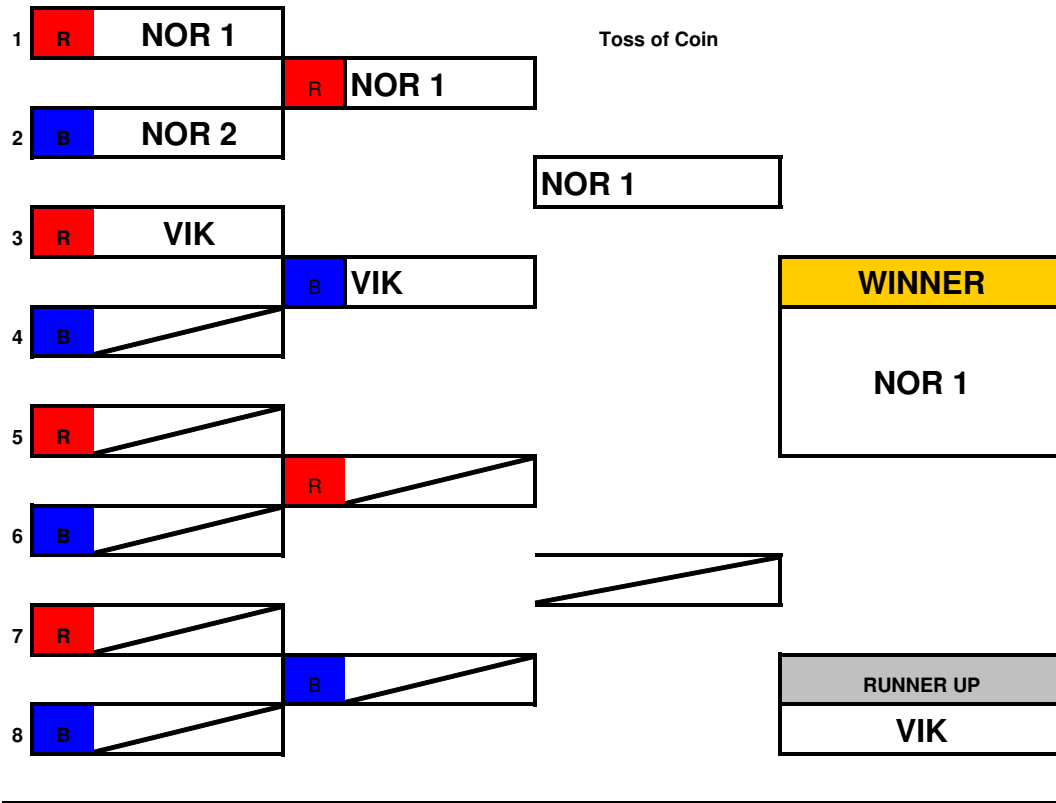

Childrens Age Group

Open "A" Age Group

ERSA Summer League - 2017

Open "B" Age Groups

ERSA Summer League - 2017

Tallington Dual Slalom

Childrens Age Group

Open "A" Age Group

ERSA Summer League - 2017

Open "B" Age Groups

ERSA Summer League - 2017

Welwyn Dual Slalom

Childrens Age Group

Open "A" Age Group

ERSA Summer League - 2017

Open "B" Age Groups

ERSA Summer League - 2017

Norfolk Dual Slalom

Childrens Age Group

Open "A" Age Group

ERSA Summer League - 2017

Open "B" Age Groups

Eastern Region Summer League Team Event Overall 2017

RACE POINTS - 4 win, 3 runner up, 2 and 1. Only one team from a club can score