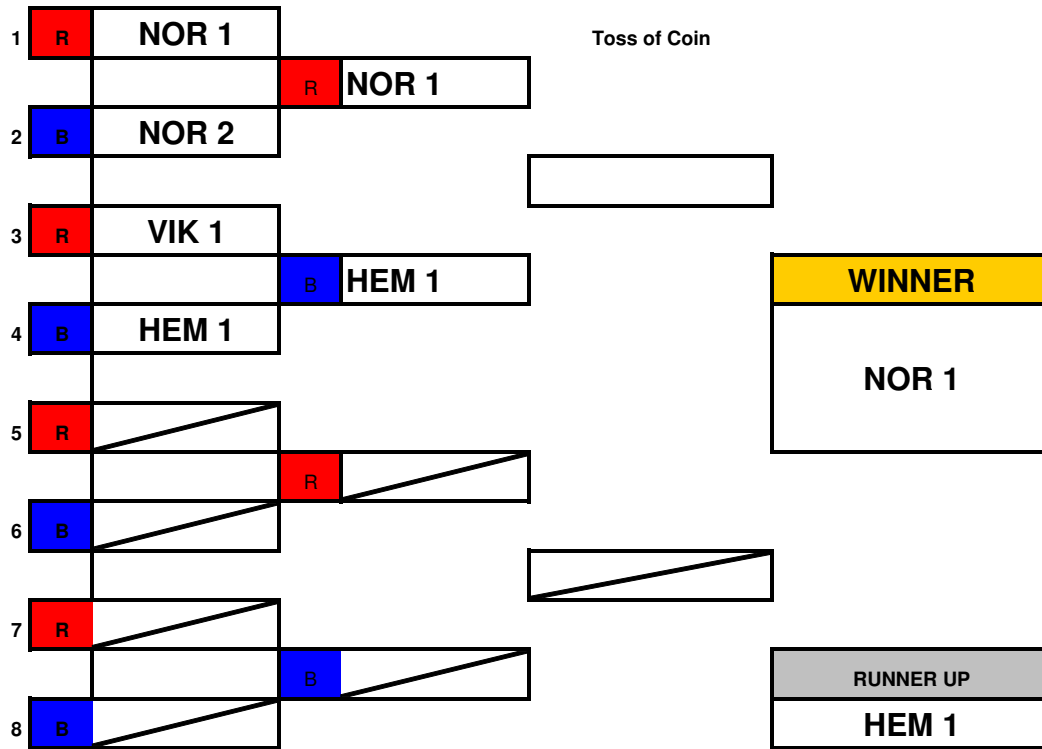

ERSA Summer League - 2017

Open "B" Age Groups

ERSA Summer League - 2017

Welwyn Dual Slalom

Childrens Age Group

Open "A" Age Group

ERSA Summer League - 2017

Open "B" Age Groups

ERSA Summer League - 2017

Norfolk Dual Slalom

Childrens Age Group

Open "A" Age Group

ERSA Summer League - 2017

Open "B" Age Groups

Eastern Region Summer League Team Event Overall 2017

RACE POINTS - 4 win, 3 runner up, 2 and 1. Only one team from a club can score