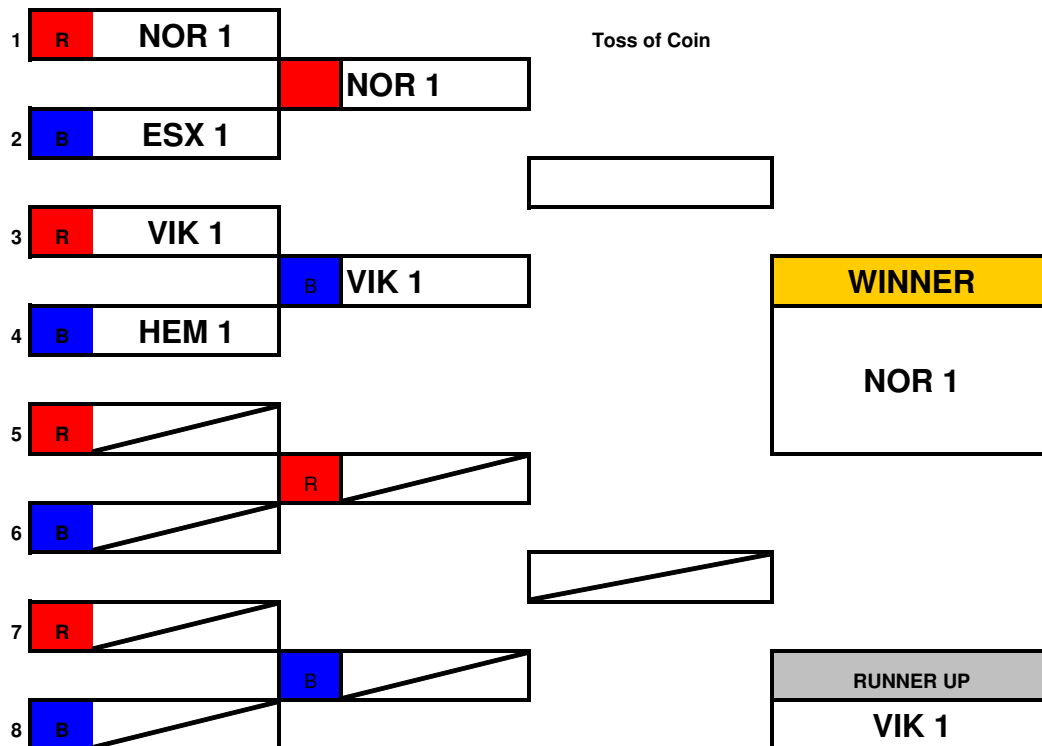

ERSA Summer League - 2017

Open "B" Age Groups

ERSA Summer League - 2017

Welwyn Dual Slalom

Childrens Age Group

Open "A" Age Group

ERSA Summer League - 2017

Open "B" Age Groups

ERSA Summer League - 2017

Norfolk Dual Slalom

Childrens Age Group

Open "A" Age Group

ERSA Summer League - 2017

Open "B" Age Groups

Eastern Region Summer League Team Event Overall 2017

RACE POINTS - 4 win, 3 runner up, 2 and 1. Only one team from a club can score