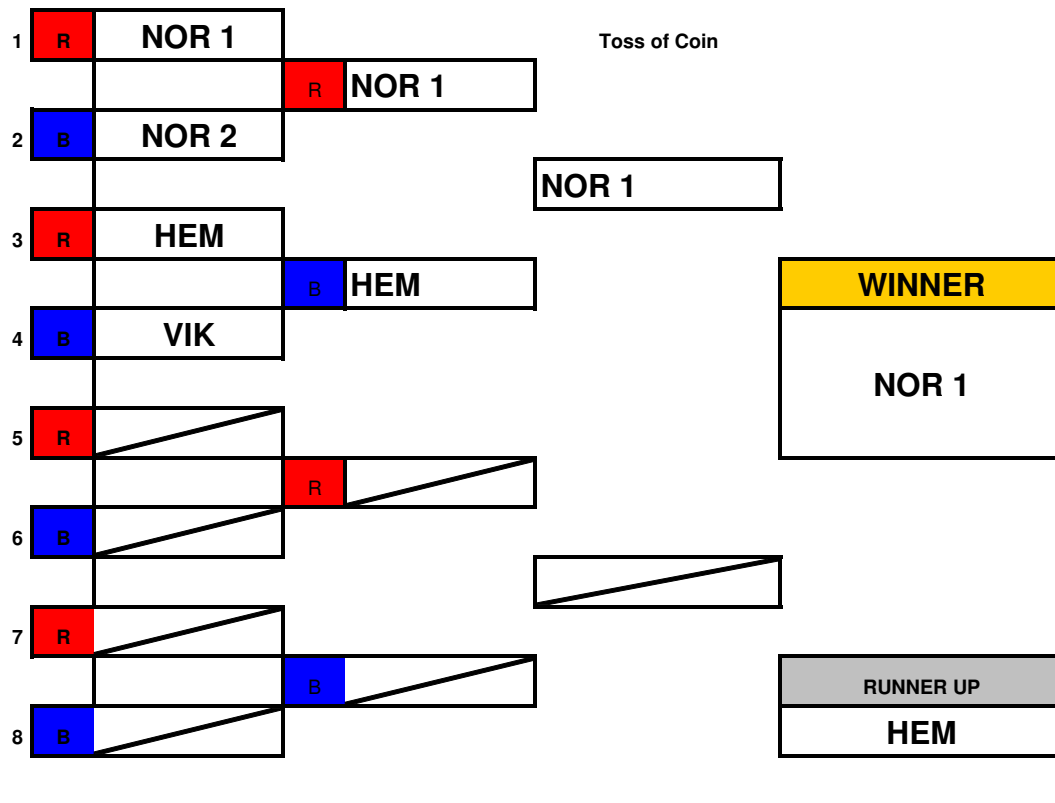

ERSA Summer League - 2017

Vikings Dual Slalom

Childrens Age Group

Open "A" Age Group

ERSA Summer League - 2017

Open "B" Age Groups

ERSA Summer League - 2017

Essex Dual Slalom

Childrens Age Group

Open "A" Age Group

ERSA Summer League - 2017

Open "B" Age Groups

ERSA Summer League - 2017

Tallington Dual Slalom

Childrens Age Group

Open "A" Age Group

ERSA Summer League - 2017

Norfolk Dual Slalom

Childrens Age Group

Open "A" Age Group

ERSA Summer League - 2017

Open "B" Age Groups

Eastern Region Summer League Team Event Overall 2017

RACE POINTS - 4 win, 3 runner up, 2 and 1. Only one team from a club can score