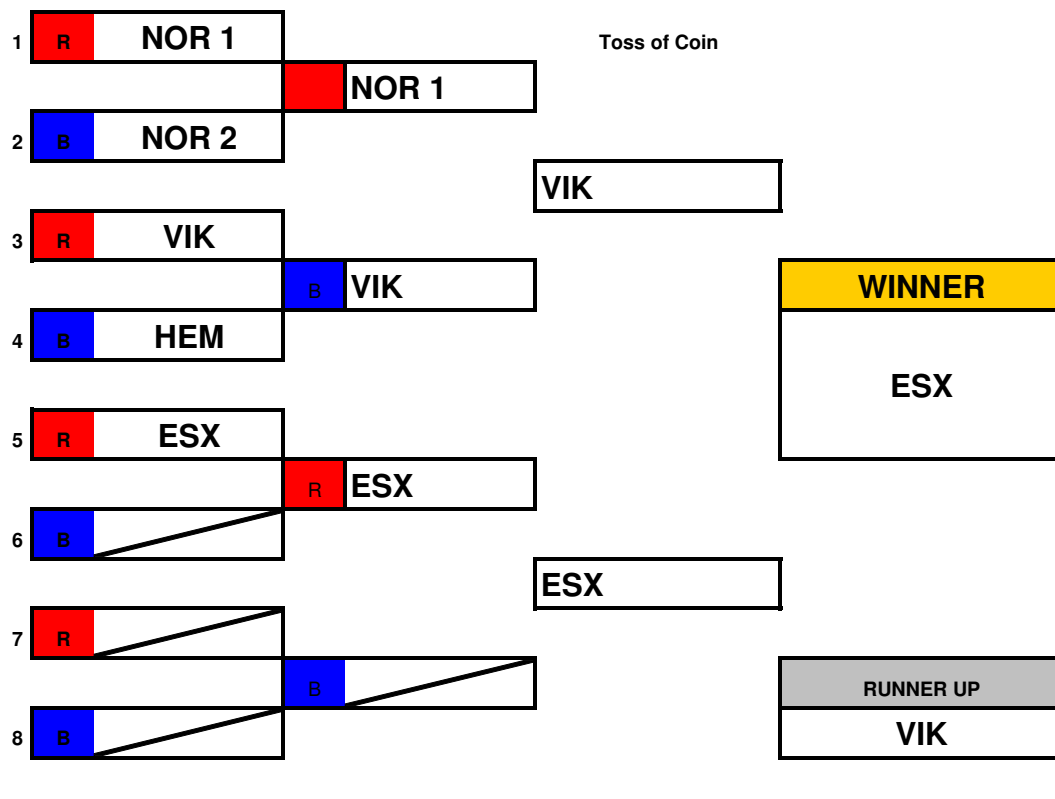

ERSA Summer League - 2017

Vikings Dual Slalom

Childrens Age Group

Open "A" Age Group

ERSA Summer League - 2017

Open "B" Age Groups

ERSA Summer League - 2017

Essex Dual Slalom

Childrens Age Group

Open "A" Age Group

ERSA Summer League - 2017

Open "B" Age Groups

ERSA Summer League - 2017

Tallington Dual Slalom

Childrens Age Group

Open "A" Age Group