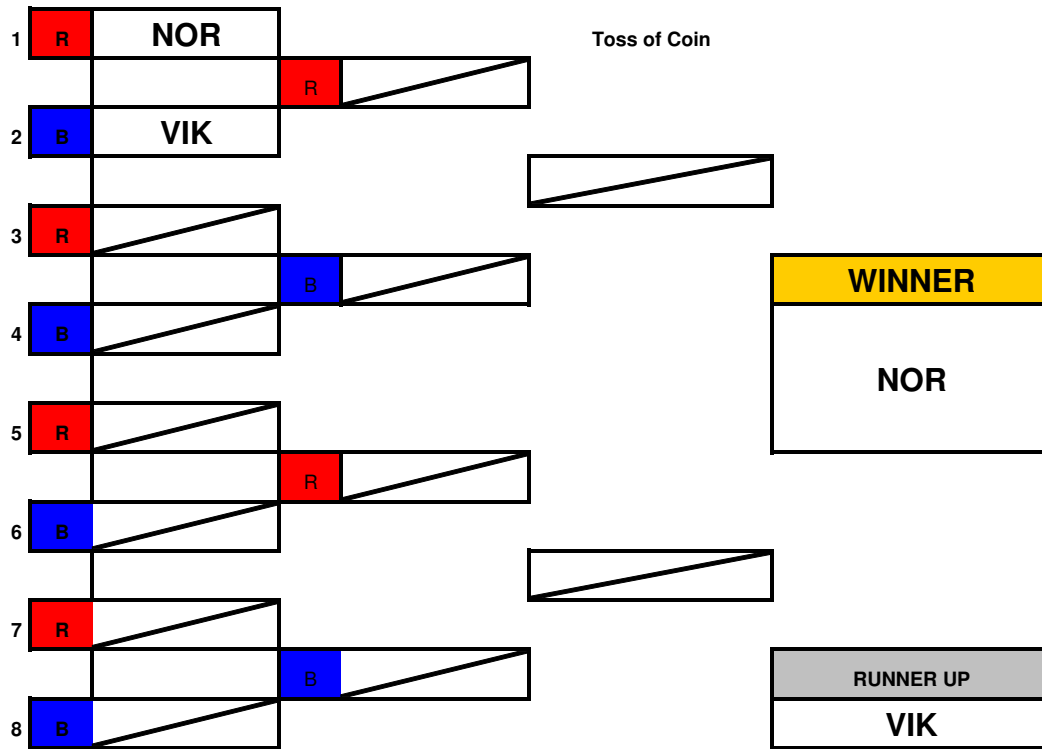

Childrens Age Group

Open "A" Age Group

ERSA Summer League - 2017

Open "B" Age Groups

ERSA Summer League - 2017

Tallington Dual Slalom

Childrens Age Group

Open "A" Age Group

ERSA Summer League - 2017

Norfolk Dual Slalom

Childrens Age Group

Open "A" Age Group

ERSA Summer League - 2017

Open "B" Age Groups

Eastern Region Summer League Team Event Overall 2017

RACE POINTS - 4 win, 3 runner up, 2 and 1. Only one team from a club can score