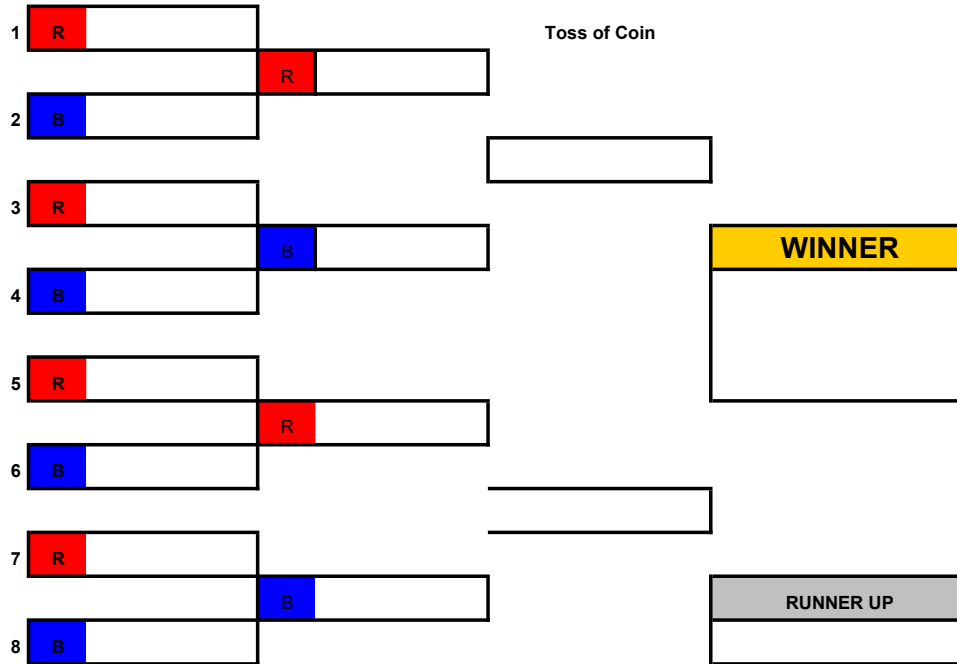

Essex Dual Slalom

Childrens Age Group

Run	Red (R)	Blue (B)	Toss of Coin	Winner	Runner Up
1	Red				
2	Blue				
3	Red				
4	Blue	Blue		WINNER	
5	Red				
6	Blue	Red			
7	Red				
8	Blue	Blue			RUNNER UP

Open "A" Age Group

Run	Red (R)	Blue (B)	Toss of Coin	Winner	Runner Up
1	Red				
2	Blue	Red			
3	Red				
4	Blue	Blue		WINNER	
5	Red				
6	Blue	Red			
7	Red				
8	Blue	Blue			RUNNER UP

ERSA Summer League - 201

Open "B" Age Groups