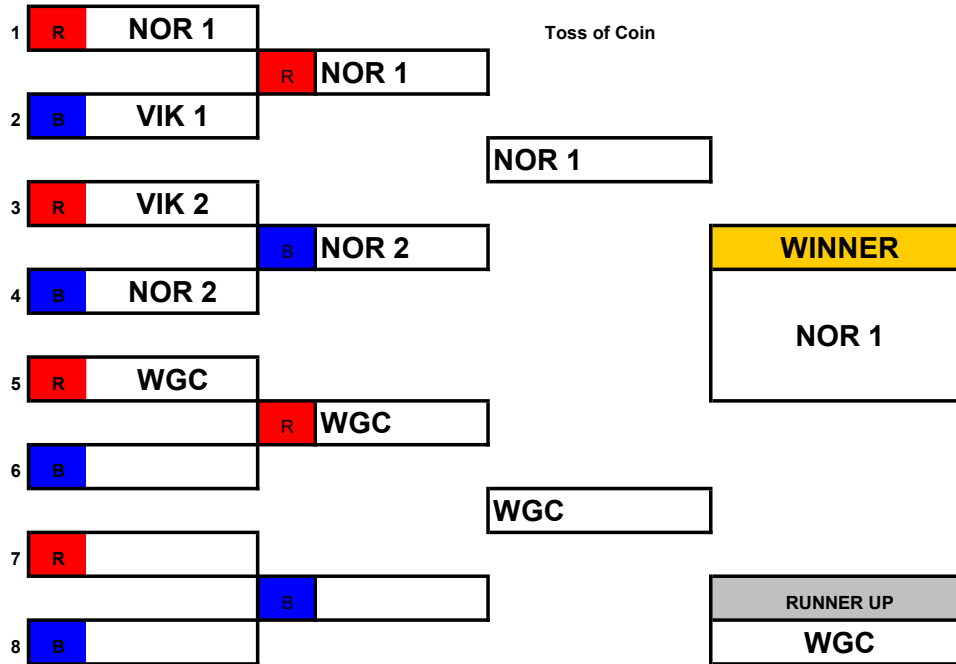

ERSA Summer League - 2018

Open "B" Age Groups

ERSA Summer League - 2018

Norfolk Dual Slalom

Childrens Age Group

1	R	NOR 1			Toss of Coin	
			R	NOR 1		
2	B	VIK 1				
					NOR 1	
3	R					
			B	VIK 2		WINNER
4	B	VIK 2				HEM
5	R	HEM				
			R	HEM		
6	B	NOR 2				
					HEM	
7	R					
			B			RUNNER UP
8	B					NOR 1

Open "A" Age Group

1	R	ESX			Toss of Coin	
			R	ESX		
2	B	HEM				
3	R	NOR 1				
			B	NOR 1		WINNER
4	B	NOR 2				NOR 1
5	R					
			R			
6	B					
7	R					
			B			RUNNER UP
8	B					ESX

ERSA Summer League - 2018

Essex Dual Slalom

Childrens Age Group

Run	Red (R)	Blue (B)	Toss of Coin	Winner	Runner Up
1	Red				
2	Blue				
3	Red				
4	Blue	Blue		WINNER	
5	Red				
6	Blue	Red			
7	Red				
8	Blue	Blue			RUNNER UP

Open "A" Age Group