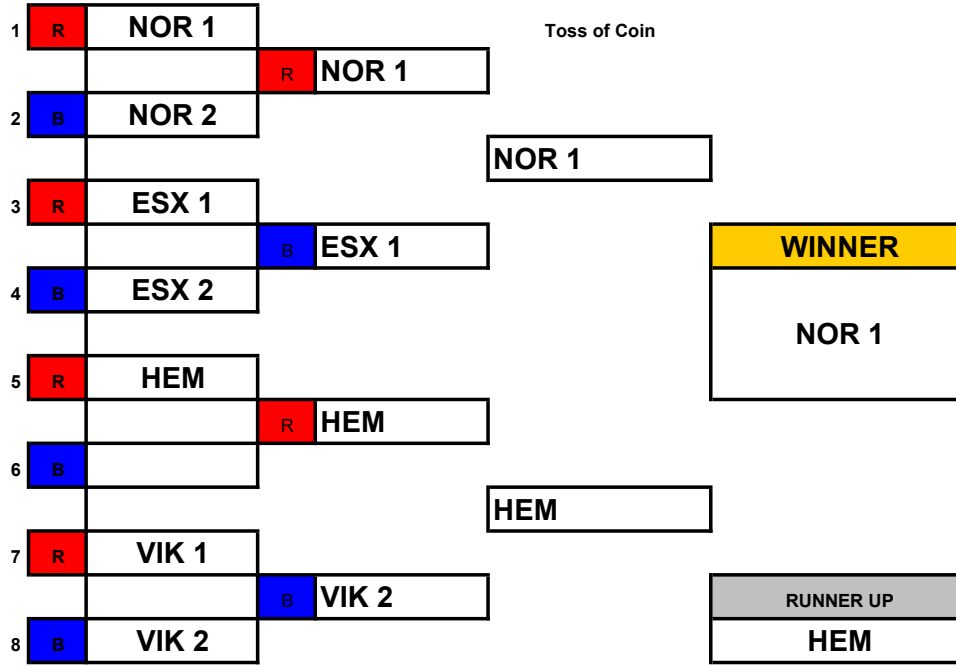

Open "A" Age Group

1	R	ESX			Toss of Coin	
			R	ESX		
2	B	HEM				
3	R	NOR 1				
			B	NOR 1		WINNER
4	B	NOR 2				NOR 1
5	R					
			R			
6	B					
7	R					
			B			RUNNER UP
8	B					ESX

ERSA Summer League - 2018

Open "B" Age Groups

ERSA Summer League - 2018

Vikings Dual Slalom

Childrens Age Group

Open "A" Age Group

ERSA Summer League - 2018

Open "B" Age Groups

ERSA Summer League - 201

Essex Dual Slalom

Childrens Age Group

Run	Red (R)	Blue (B)	Toss of Coin	Winner	Runner Up
1	Red				
2	Blue				
3	Red				
4	Blue	Blue		WINNER	
5	Red				
6	Blue	Red			
7	Red				
8	Blue	Blue			RUNNER UP

Open "A" Age Group

Run	Red (R)	Blue (B)	Toss of Coin	Winner	Runner Up
1	Red				
2	Blue	Red			
3	Red				
4	Blue	Blue		WINNER	
5	Red				
6	Blue	Red			
7	Red				
8	Blue	Blue			RUNNER UP

ERSA Summer League - 201

Open "B" Age Groups