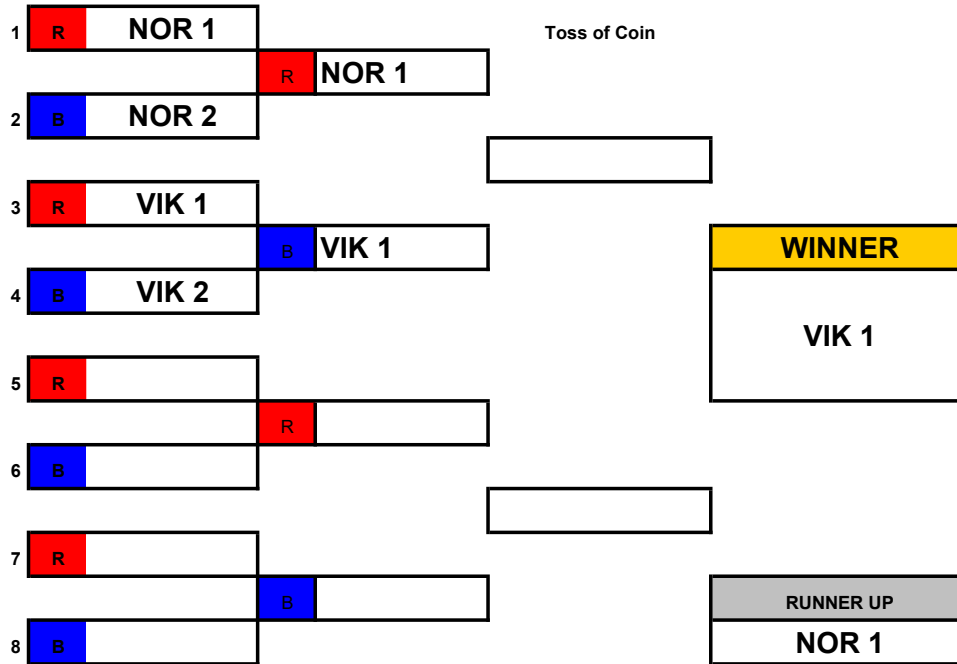

Open "A" Age Group

1	R	ESX			Toss of Coin	
			R	ESX		
2	B	HEM				
3	R	NOR 1				
			B	NOR 1		WINNER
4	B	NOR 2				NOR 1
5	R					
			R			
6	B					
7	R					
			B			RUNNER UP
8	B					ESX

ERSA Summer League - 2018

Open "B" Age Groups

ERSA Summer League - 2018

Vikings Dual Slalom

Childrens Age Group

Open "A" Age Group

ERSA Summer League - 2018

Open "B" Age Groups

ERSA Summer League - 201

Essex Dual Slalom

Childrens Age Group

Run	Red (R)	Blue (B)	Toss of Coin	Winner	Runner Up
1	Red				
2	Blue				
3	Red				
4	Blue	Blue		WINNER	
5	Red				
6	Blue	Red			
7	Red				
8	Blue	Blue			RUNNER UP

Open "A" Age Group