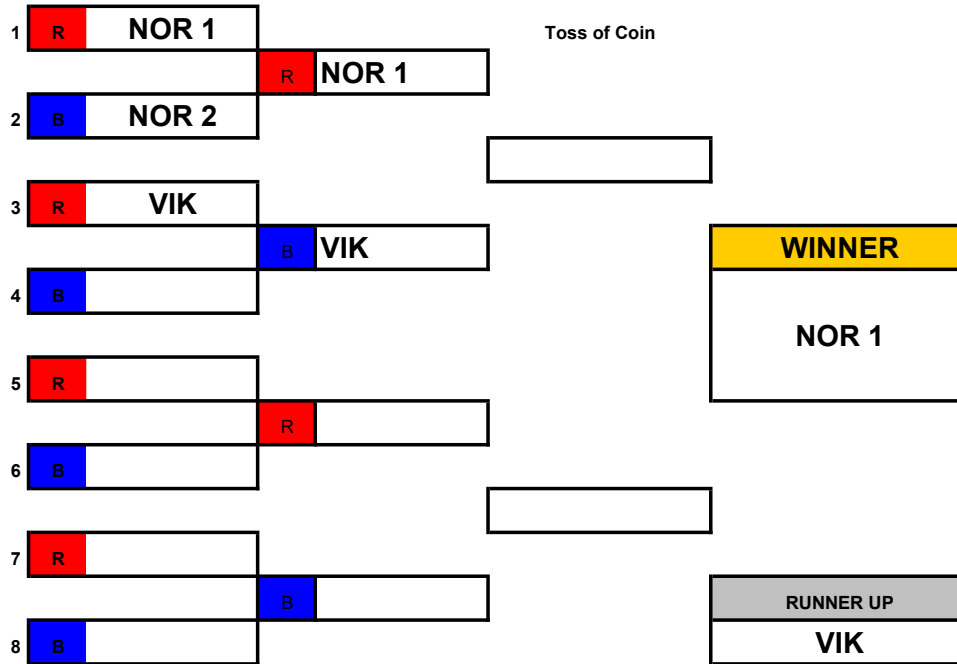

ERSA Summer League - 2018

Norfolk Dual Slalom

Childrens Age Group

1	R	NOR 1			Toss of Coin	
			R	NOR 1		
2	B	VIK 1				
					NOR 1	
3	R					
			B	VIK 2		WINNER
4	B	VIK 2				HEM
5	R	HEM				
			R	HEM		
6	B	NOR 2				
					HEM	
7	R					
			B			RUNNER UP
8	B					NOR 1

Open "A" Age Group

1	R	ESX			Toss of Coin	
			R	ESX		
2	B	HEM				
3	R	NOR 1				
			B	NOR 1		WINNER
4	B	NOR 2				NOR 1
5	R					
			R			
6	B					
7	R					
			B			RUNNER UP
8	B					ESX

ERSA Summer League - 2018

Open "B" Age Groups