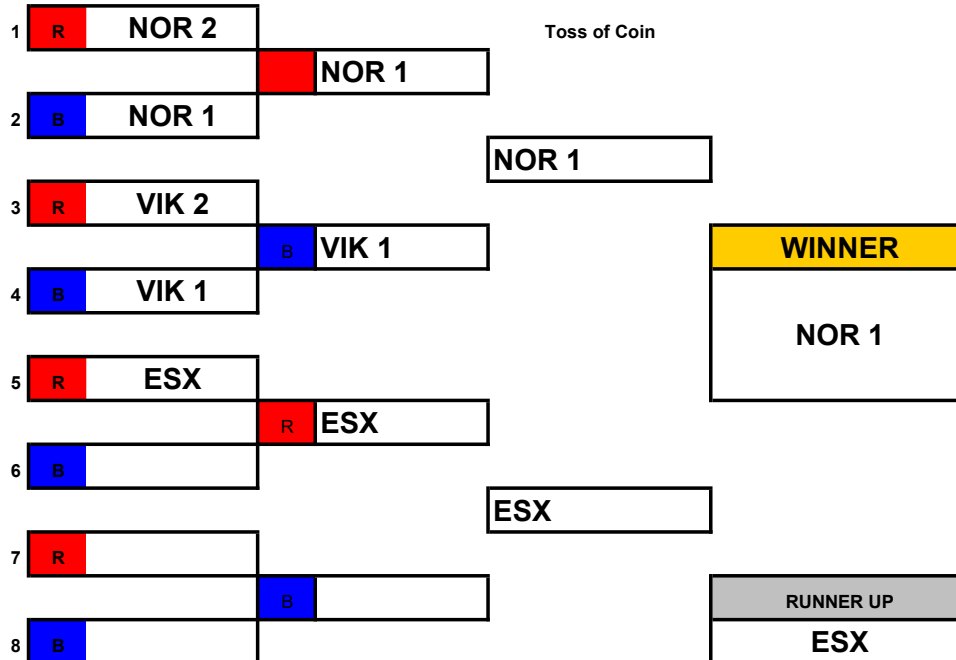

Open "A" Age Group

1	R	ESX			Toss of Coin	
			R	ESX		
2	B	HEM				
3	R	NOR 1				
			B	NOR 1		WINNER
4	B	NOR 2				NOR 1
5	R					
			R			
6	B					
7	R					
			B			RUNNER UP
8	B					ESX

ERSA Summer League - 2018

Open "B" Age Groups

ERSA Summer League - 2018

Vikings Dual Slalom

Childrens Age Group

Open "A" Age Group

ERSA Summer League - 2018

Open "B" Age Groups

ERSA Summer League - 201

Essex Dual Slalom

Childrens Age Group

Run	Red (R)	Blue (B)	Toss of Coin	Winner	Runner Up
1	Red				
2	Blue				
3	Red				
4	Blue	Blue		WINNER	
5	Red				
6	Blue	Red			
7	Red				
8	Blue	Blue			RUNNER UP

Open "A" Age Group

Run	Red (R)	Blue (B)	Toss of Coin	Winner	Runner Up
1	Red				
2	Blue	Red			
3	Red				
4	Blue	Blue		WINNER	
5	Red				
6	Blue	Red			
7	Red				
8	Blue	Blue			RUNNER UP

ERSA Summer League - 201

Open "B" Age Groups